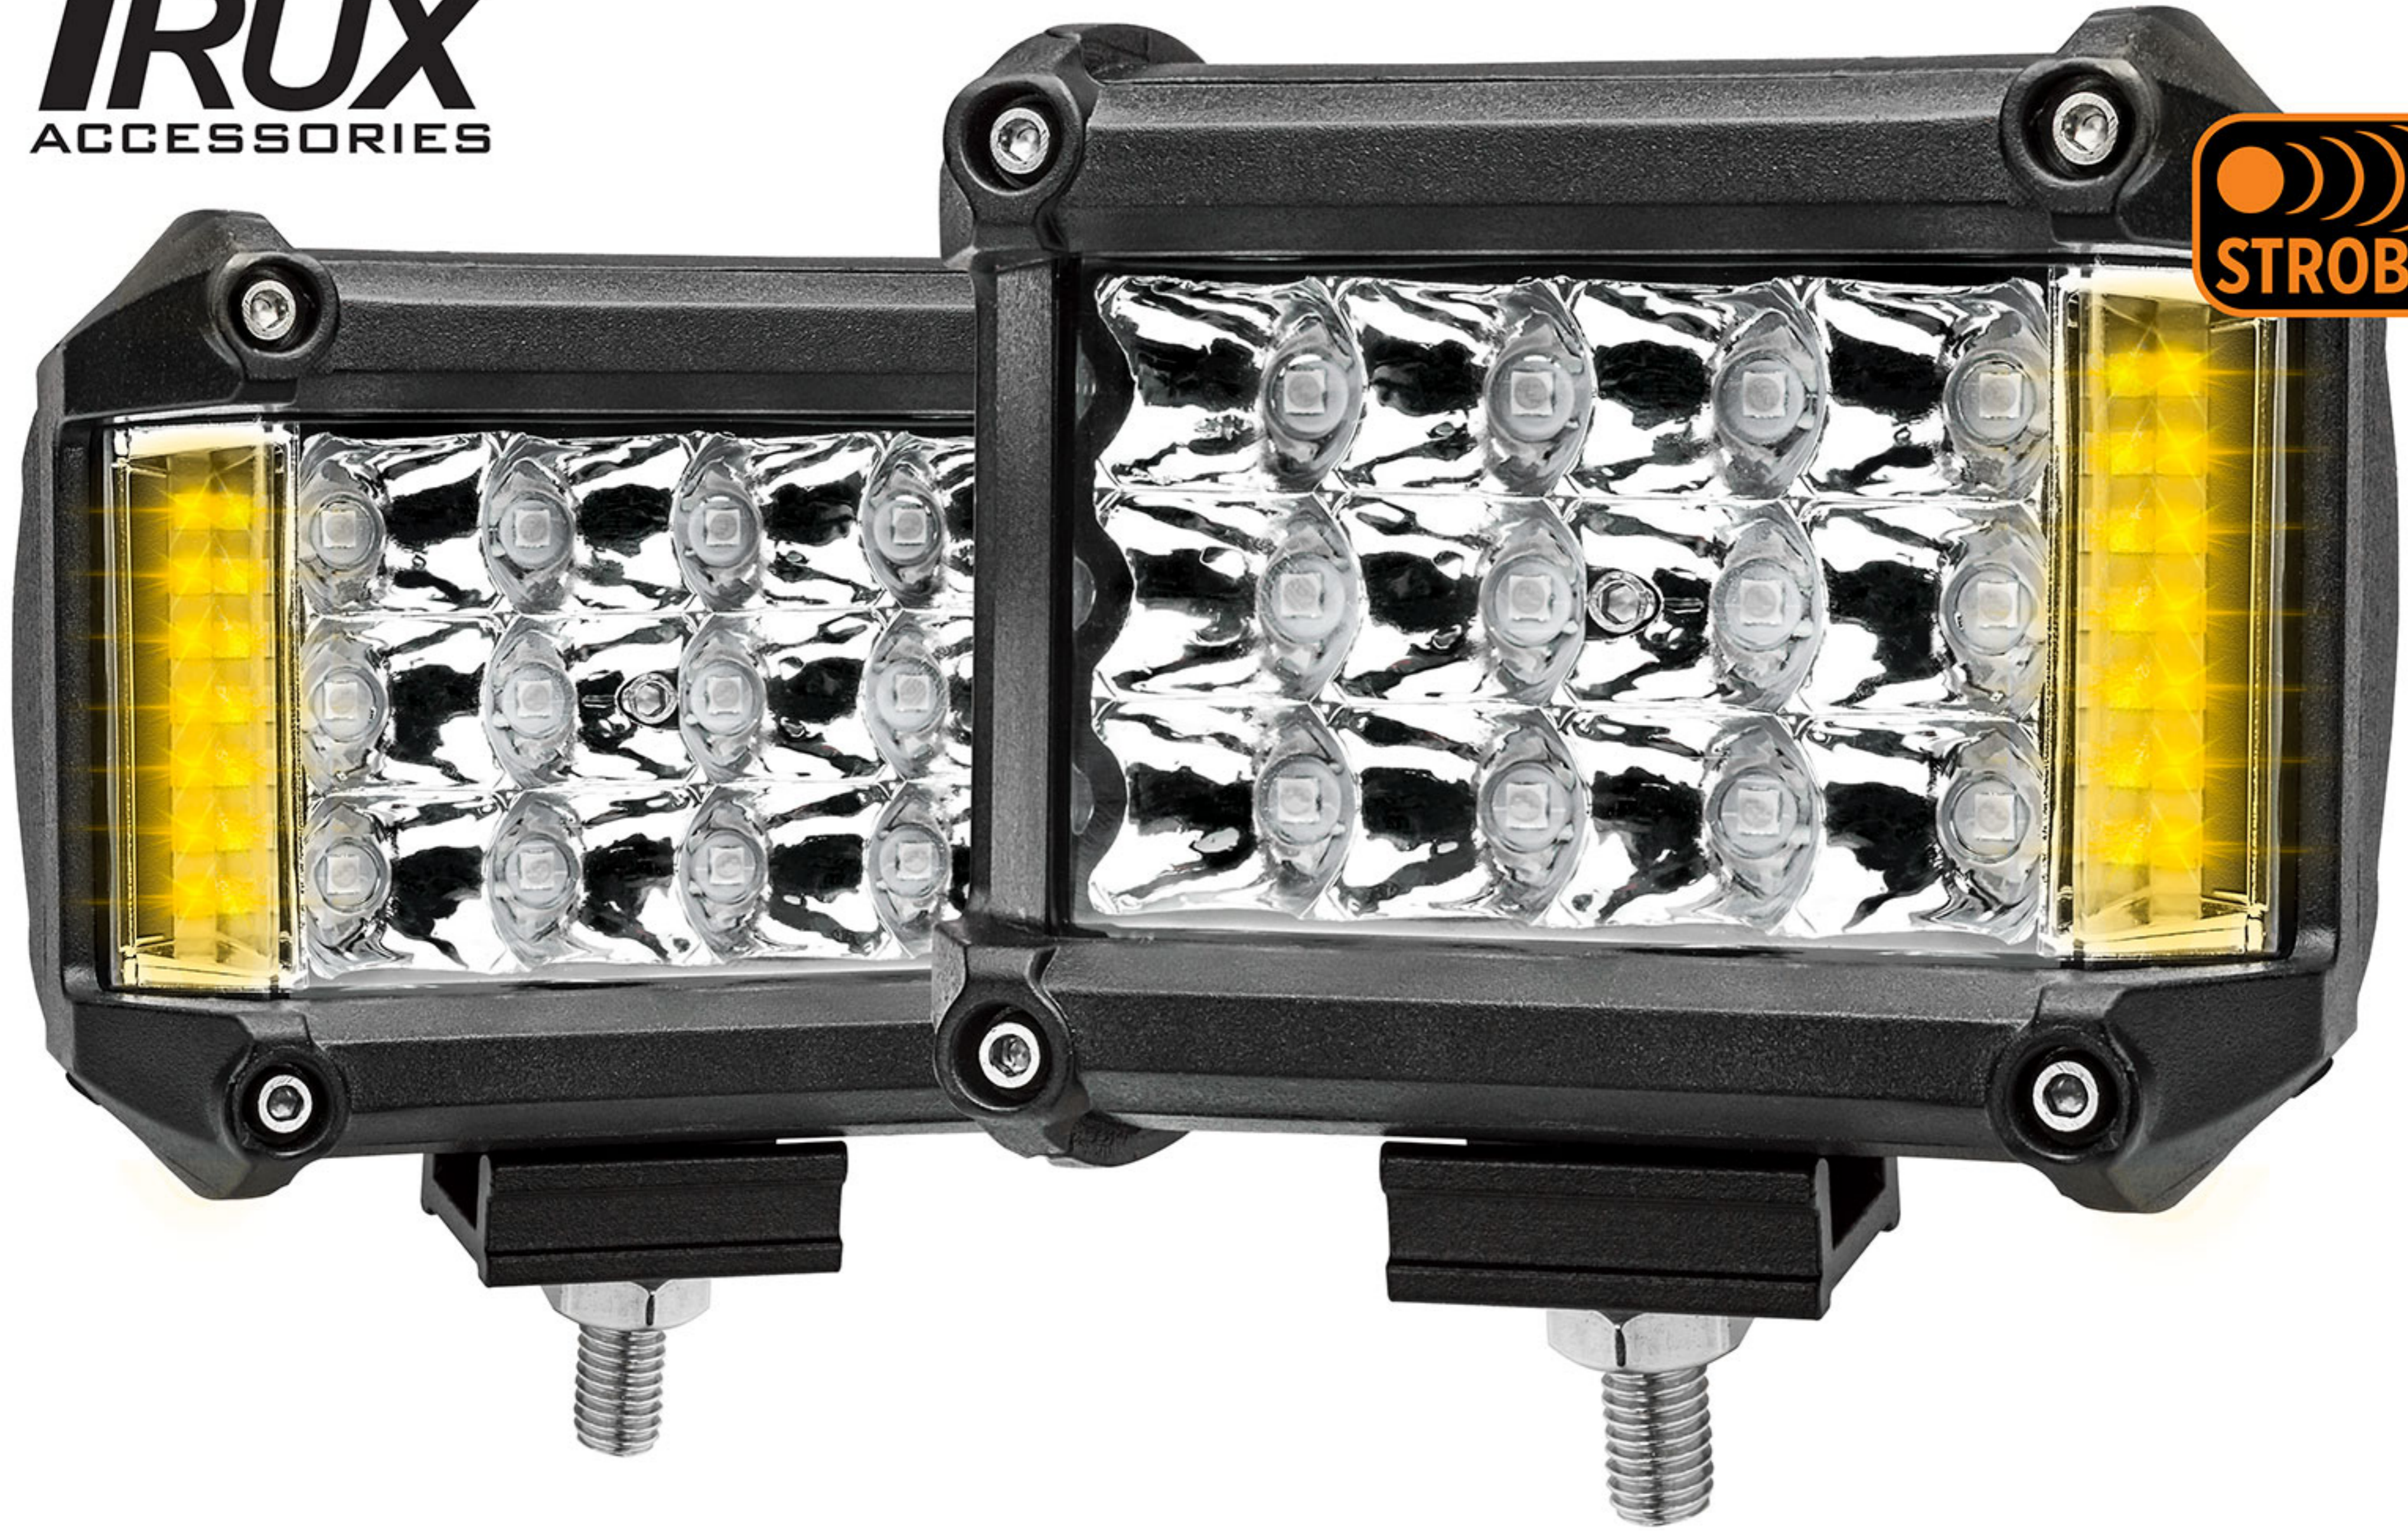

TRUX
ACCESSORIES

STROBE