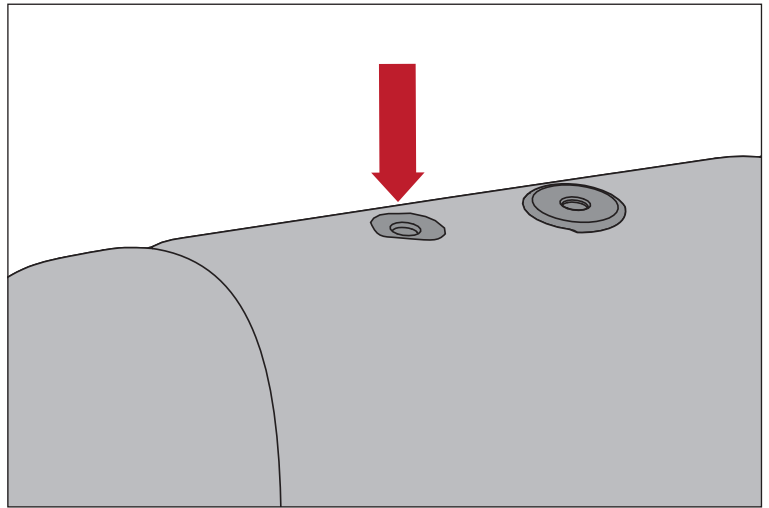

7. Press fabric down around head rest buttons until through cut outs in fabric.

8. For 2007-2010 models, slide Head Rest Covers over head rests. For 2011-current models, slide Head Rest Covers over head rests and secure with hook and loop fabric.

9. Replace head rests on top of seats.