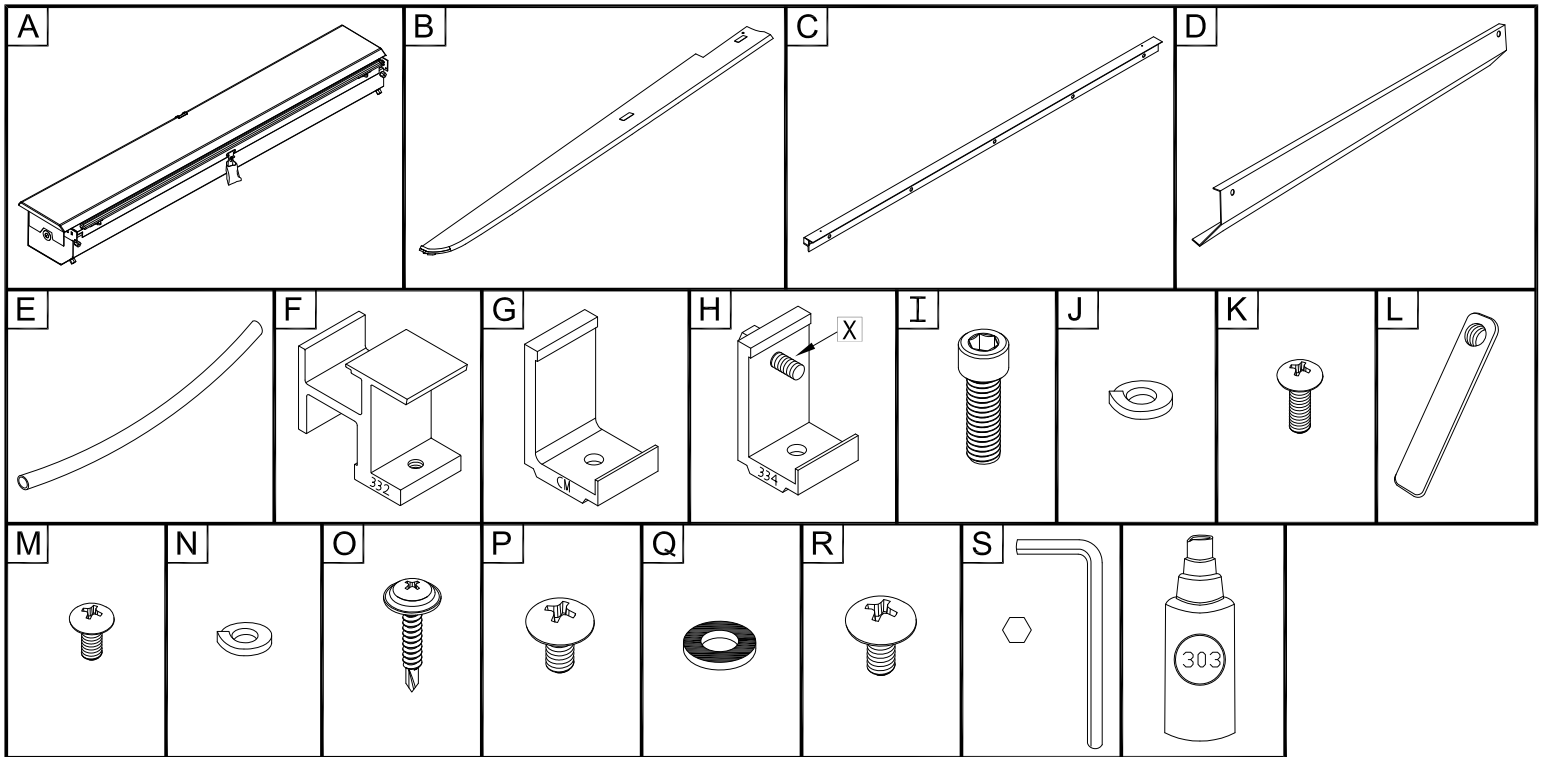

Parts List

Item	Part Name	Qty.	Item	Part Name	Qty.	Item	Part Name	Qty.
A	Housing	1	G	Bed Clamp (CM)	4	M	#10-24 x 3/8" Screw	4
B	Track	2	H	Bed Clamp (334)	2	N	#10 Lock Washer	4
C	Tailgate Extrusion	1	I	5/16" Socket Cap Screw	6	O	#8x3/4" Self Tap Screw	5
D	Cargo Shield	1	J	5/16" Lock Washer	6	P	1/4-20 x 3/8" Screw	4
E	Drain Tube	2	K	#10-24 x 1/2" Screw Black w/nylon patch	4	Q	Black Rubber Washer	4
F	Track Clamps (332)	4	L	Cargo Nut	4	R	1/4" Lid Screw Black	2
						S	Allen Wrench (1/4")	1
							303 Vinyl Protector	1