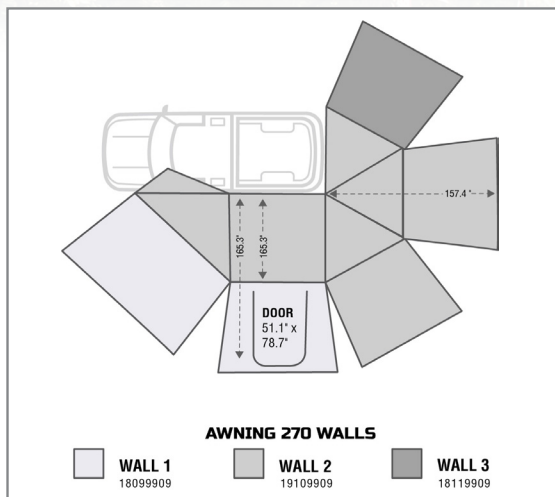

THE OVS DIFFERENCE

NOMADIC AWNINGS

| FEATURES | NOMADIC AWNING 270(DRIVER) | NOMADIC AWNING 270 (PASSENGER) | NOMADIC AWNING 180 | NOMADIC AWNING 6.5 | NOMADIC AWNING 8.5 |
|---------------------------|-----------------------------|---------------------------------|----------------------|---------------------------|----------------------------|
| Size Closed | 88"x7"x6" (WxLxH) | 88"x7"x6" (WxLxH) | 88"x7"x6" (WxLxH) | 81.5" x 3.9 x 4.7 (WxLxH) | 101.2" x 3.9 x 4.7 (WxLxH) |
| Size Open | 240" x 157" (WxLxH) | 240" x 157" (WxLxH) | 240" x 78.5" (WxLxH) | 98.5" x 78.5" (WxLxH) | 98.5" x 101.5" (WxLxH) |
| Gross Weight | 71.87lbs | 71.87lbs | 53.35 lbs | 24.25 lbs | 29.76 lbs |
| Awning Part Number | 19519907 | 19529907 | 19609907 | 18049909 | 18059909 |
| Jobber | \$899.99 | \$899.99 | \$699.99 | \$299.99 | \$399.99 |

AWNING WALLS

| FEATURES | NOMADIC Wall 270 (Driver) | NOMADIC Wall 270 (Passenger) | NOMADIC WALL 180 |
|-------------------------|-----------------------------|-------------------------------|----------------------------|
| SIZE CLOSED | | | |
| WALL #1 | 12 x 17 x 5 (WxLxH) | 12 x 17 x 5 (WxLxH) | 14.2x7.9x19.7 (WxLxH) |
| WALL #2 | 12 x 17 x 5 (WxLxH) | 12 x 17 x 5 (WxLxH) | - |
| WALL #3 | 12 x 17 x 3 (WxLxH) | 12 x 17 x 3 (WxLxH) | - |
| SIZE OPEN | | | |
| WALL #1 | 240x88.5X88.5 (WxLxH) | 240x88.5X88.5 (WxLxH) | 240" x78.7 X 88.5" (WxLxH) |
| WALL #2 | 240"x157.4X204.6 (WxLxH) | 240"x157.4X204.6 (WxLxH) | - |
| WALL #3 | 102.3 x 78.7 x 88.5 (WxLxH) | 102.3 x 78.7 x 88.5 (WxLxH) | - |
| WEIGHT | | | |
| Gross Weight | 15.00 lbs | 15.00 Lbs | 20.5 Lbs |
| WALL PART NUMBER | | | |
| WALL #1 | 18099909 | 18129909 | 18159909 |
| WALL #2 | 18109909 | 18139909 | - |
| WALL #3 | 18119909 | 18149909 | - |
| Jobber | \$239.99 | \$239.99 | \$299.99 |