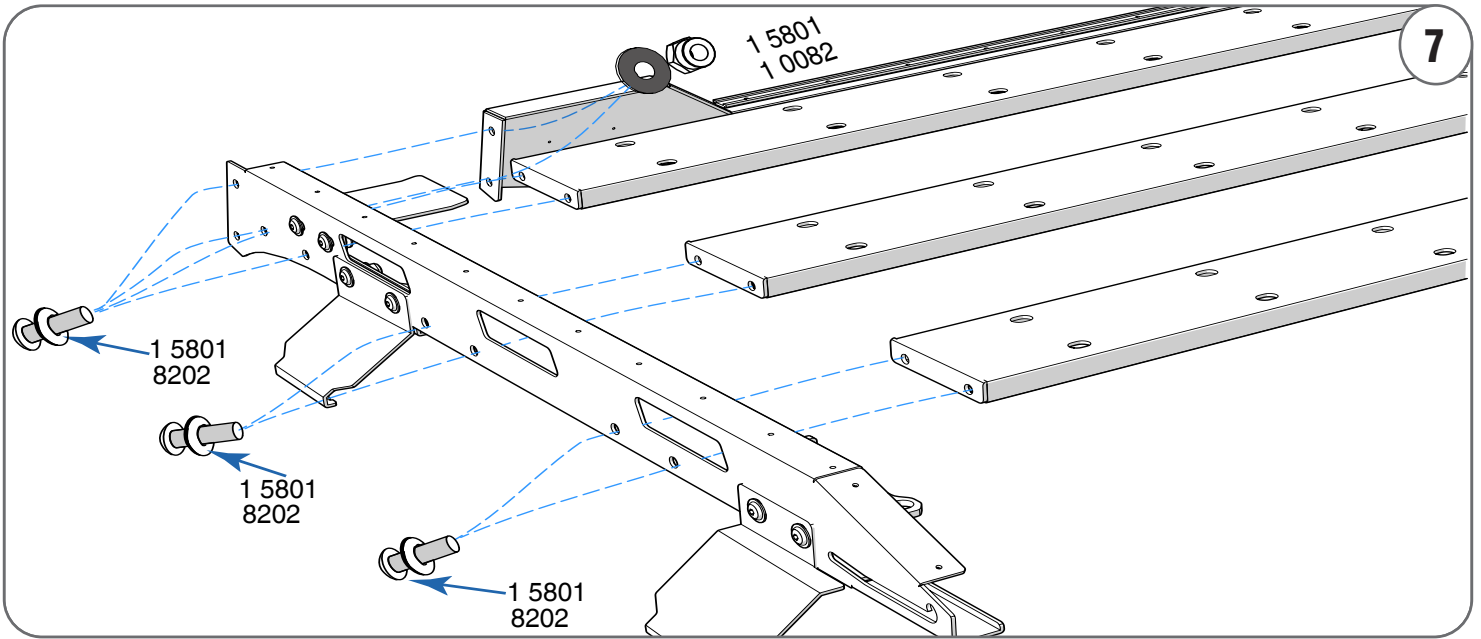

NO	Illustration	Description	Part#	QTY.
1		Driver Side Rail	5121 4301	1
2		Passenger Side Rail	5121 4302	1
3		Driver Side Front Bracket - Outer	5121 4303	1
4		Driver Side Front Bracket - Inner	5121 4304	1
5		Driver Side Front Bracket - Top	5121 4305	1
6		Driver Side Rear Bracket - Outer	5121 4306	1
7		Driver Side Rear Bracket - Inner	5121 4307	1
8		Side Rail Rear Bracket -Top	5121 4308	2
9		Passenger Side Front Bracket - Outer	5121 4309	1
10		Passenger Side Front Bracket - Inner	5121 4310	1
11		Passenger Side Front Bracket -Top	5121 4311	1
12		Passenger Side Rear Bracket-Outer	5121 4312	1
13		Passenger Side Rear Bracket - Inner	5121 4313	1
14		Cross bar	5121 4314	3
15		Rear fairing	5121 4315	1
16		Washer Plate	5121 4316	10
17		Stopper Plate	5121 4317	2
18		Bolt 8x30 (1. 18"	8302	4
19		Bolt 8x20 (0.78"	8202	24
20		Washer	1 5801	44 + 2 extra
21		Lock Nut	1 0082	16 + 1 extra
22		#10 & #13 Wrench	#1013	1
23		#5 Allen Wrench	#5	1

1

2

3

Driver Side Brackets
Bottom edge with 1 cut off marks

4

Passenger Side Brackets
Bottom edge with 2 cut off marks

5

Passenger Side Rail

6

Passenger Side Rail

BEFORE BEGINNING, SEE THE ASSEMBLY INSTRUCTION VIDEO ON EZTRUNK.NET

Put the EZ roof rack into your vehicle. Install the passenger side rail and snap the bracket into the groove on the roof.