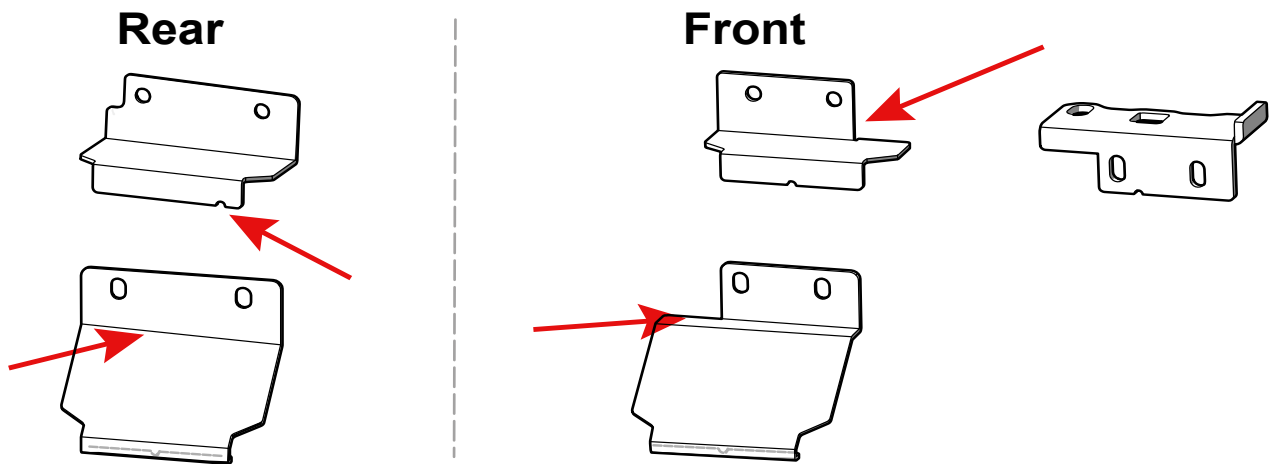

NO	Illustration	Description	Part#	QTY.
1		Driver Side Rail	5121 4301	1
2		Passenger Side Rail	5121 4302	1
3		Driver Side Front Bracket - Outer	5121 4303	1
4		Driver Side Front Bracket - Inner	5121 4304	1
5		Driver Side Front Bracket - Top	5121 4305	1
6		Driver Side Rear Bracket - Outer	5121 4306	1
7		Driver Side Rear Bracket - Inner	5121 4307	1
8		Side Rail Rear Bracket -Top	5121 4308	2
9		Passenger Side Front Bracket - Outer	5121 4309	1
10		Passenger Side Front Bracket - Inner	5121 4310	1
11		Passenger Side Front Bracket -Top	5121 4311	1
12		Passenger Side Rear Bracket-Outer	5121 4312	1
13		Passenger Side Rear Bracket - Inner	5121 4313	1
14		Cross bar	5121 4314	3
15		Rear fairing	5121 4315	1
16		Washer Plate	5121 4316	10
17		Stopper Plate	5121 4317	2
18		Bolt 8x30 (1. 18"	8302	4
19		Bolt 8x20 (0.78"	8202	24
20		Washer	1 5801	44 + 2 extra
21		Lock Nut	1 0082	16 + 1 extra
22		#10 & #13 Wrench	#1013	1
23		#5 Allen Wrench	#5	1

1

2

3

Driver Side Brackets
Bottom edge with 1 cut off marks

4

Passenger Side Brackets
Bottom edge with 2 cut off marks

5

Passenger Side Rail

6

Passenger Side Rail

BEFORE BEGINNING, SEE THE ASSEMBLY INSTRUCTION VIDEO ON EZTRUNK.NET

Put the EZ roof rack into your vehicle. Install the passenger side rail and snap the bracket into the groove on the roof.