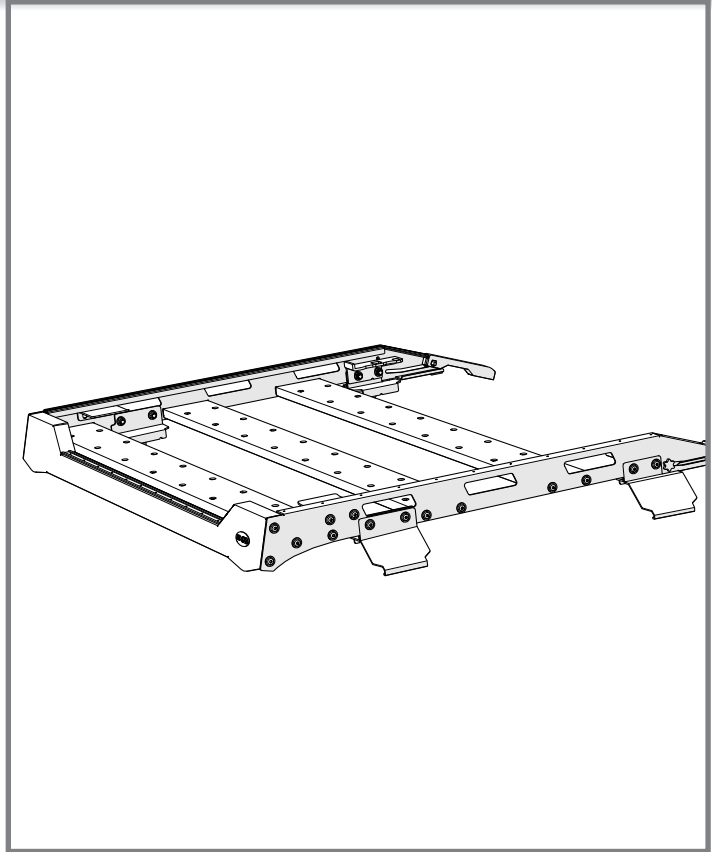

EZ Bronco Flip Top & Rack (3) Panel

EZTRUNK™ ASSEMBLY

MANUAL

5121 7343

MAKE IT EZ

Print the latest manual
Scan QR CODE for PDF MANUALS

Scan QR CODE
for Video MANUALS

Customer Service

NO	Illustration	Description	Part#	QTY.
1		Driver Side Rail	5121 4301	1
2		Passenger Side Rail	5121 4302	1
3		Driver Side Front Bracket - Outer	5121 4303	1
4		Driver Side Front Bracket - Inner	5121 4304	1
5		Driver Side Front Bracket - Top	5121 4305	1
6		Driver Side Rear Bracket - Outer	5121 4306	1
7		Driver Side Rear Bracket - Inner	5121 4307	1
8		Side Rail Rear Bracket -Top	5121 4308	2
9		Passenger Side Front Bracket - Outer	5121 4309	1
10		Passenger Side Front Bracket - Inner	5121 4310	1
11		Passenger Side Front Bracket -Top	5121 4311	1
12		Passenger Side Rear Bracket-Outer	5121 4312	1
13		Passenger Side Rear Bracket - Inner	5121 4313	1
14		Cross bar	5121 4314	3
15		Rear fairing	5121 4315	1
16		Washer Plate	5121 4316	10
17		Stopper Plate	5121 4317	2
18		Bolt 8x30 (1. 18"	8302	4
19		Bolt 8x20 (0.78"	8202	24
20		Washer	1 5801	44 + 2 extra
21		Lock Nut	1 0082	16 + 1 extra
22		#10 & #13 Wrench	#1013	1
23		#5 Allen Wrench	#5	1

1

2

3

Driver Side Brackets
Bottom edge with 1 cut off marks

4

Passenger Side Brackets
Bottom edge with 2 cut off marks

5

Passenger Side Rail

6

Passenger Side Rail

BEFORE BEGINNING, SEE THE ASSEMBLY INSTRUCTION VIDEO ON EZTRUNK.NET

Put the EZ roof rack into your vehicle. Install the passenger side rail and snap the bracket into the groove on the roof.