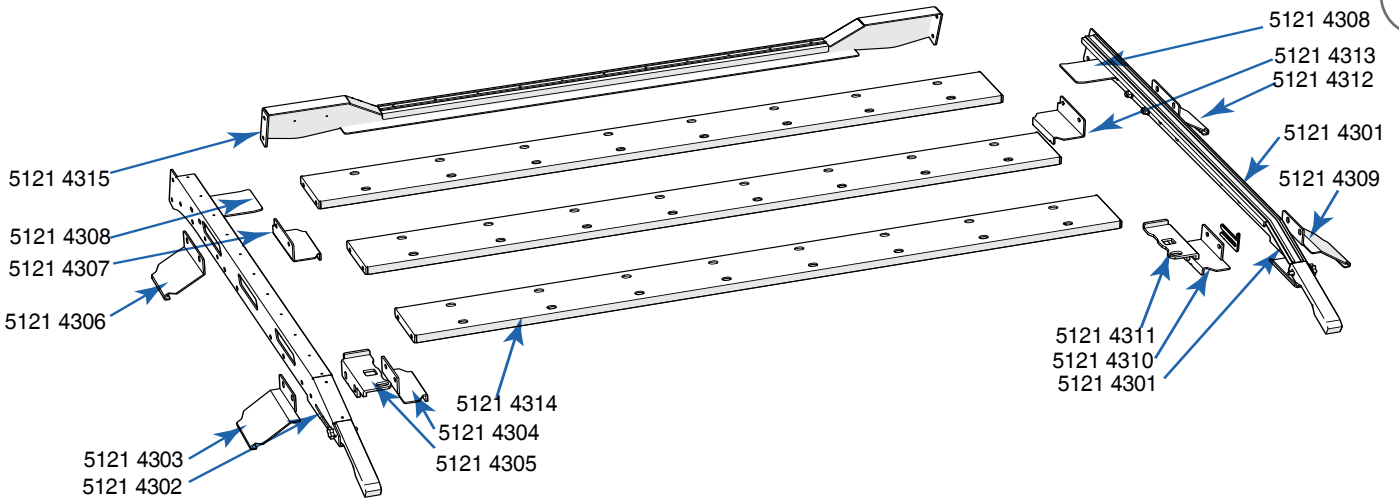

NO	Illustration	Description	Part#	QTY.
1		Driver Side Rail	5121 4301	1
2		Passenger Side Rail	5121 4302	1
3		Driver Side Front Bracket - Outer	5121 4303	1
4		Driver Side Front Bracket - Inner	5121 4304	1
5		Driver Side Front Bracket - Top	5121 4305	1
6		Driver Side Rear Bracket - Outer	5121 4306	1
7		Driver Side Rear Bracket - Inner	5121 4307	1
8		Side Rail Rear Bracket -Top	5121 4308	2
9		Passenger Side Front Bracket - Outer	5121 4309	1
10		Passenger Side Front Bracket - Inner	5121 4310	1
11		Passenger Side Front Bracket -Top	5121 4311	1
12		Passenger Side Rear Bracket-Outer	5121 4312	1
13		Passenger Side Rear Bracket - Inner	5121 4313	1
14		Cross bar	5121 4314	3
15		Rear fairing	5121 4315	1
16		Washer Plate	5121 4316	10
17		Stopper Plate	5121 4317	2
18		Bolt 8x30 (1. 18"	8302	4
19		Bolt 8x20 (0.78"	8202	24
20		Washer	1 5801	44 + 2 extra
21		Lock Nut	1 0082	16 + 1 extra
22		#10 & #13 Wrench	#1013	1
23		#5 Allen Wrench	#5	1

1

2

3

Driver Side Brackets
Bottom edge with 1 cut off marks

4

Passenger Side Brackets
Bottom edge with 2 cut off marks

5

Passenger Side Rail

6

Passenger Side Rail

BEFORE BEGINNING, SEE THE ASSEMBLY INSTRUCTION VIDEO ON EZTRUNK.NET

Put the EZ roof rack into your vehicle. Install the passenger side rail and snap the bracket into the groove on the roof.