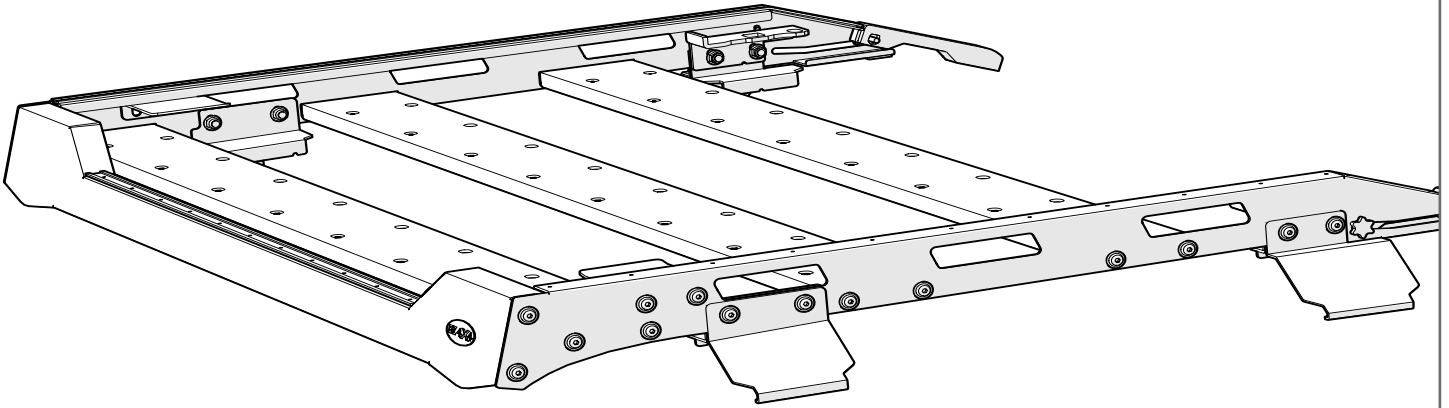

NO	Illustration	Description	Part#	QTY.
1		Driver Side Rail	5121 4301	1
2		Passenger Side Rail	5121 4302	1
3		Driver Side Front Bracket - Outer	5121 4303	1
4		Driver Side Front Bracket - Inner	5121 4304	1
5		Driver Side Front Bracket - Top	5121 4305	1
6		Driver Side Rear Bracket - Outer	5121 4306	1
7		Driver Side Rear Bracket - Inner	5121 4307	1
8		Side Rail Rear Bracket -Top	5121 4308	2
9		Passenger Side Front Bracket - Outer	5121 4309	1
10		Passenger Side Front Bracket - Inner	5121 4310	1
11		Passenger Side Front Bracket -Top	5121 4311	1
12		Passenger Side Rear Bracket-Outer	5121 4312	1
13		Passenger Side Rear Bracket - Inner	5121 4313	1
14		Cross bar	5121 4314	3
15		Rear fairing	5121 4315	1
16		Washer Plate	5121 4316	10
17		Stopper Plate	5121 4317	2
18		Bolt 8x30 (1. 18"	8302	4
19		Bolt 8x20 (0.78"	8202	24
20		Washer	1 5801	44 + 2 extra
21		Lock Nut	1 0082	16 + 1 extra
22		#10 & #13 Wrench	#1013	1
23		#5 Allen Wrench	#5	1

1

2

3

Driver Side Brackets
Bottom edge with 1 cut off marks

4

Passenger Side Brackets
Bottom edge with 2 cut off marks

5

Passenger Side Rail

6

Passenger Side Rail

BEFORE BEGINNING, SEE THE ASSEMBLY INSTRUCTION VIDEO ON EZTRUNK.NET

Put the EZ roof rack into your vehicle. Install the passenger side rail and snap the bracket into the groove on the roof.