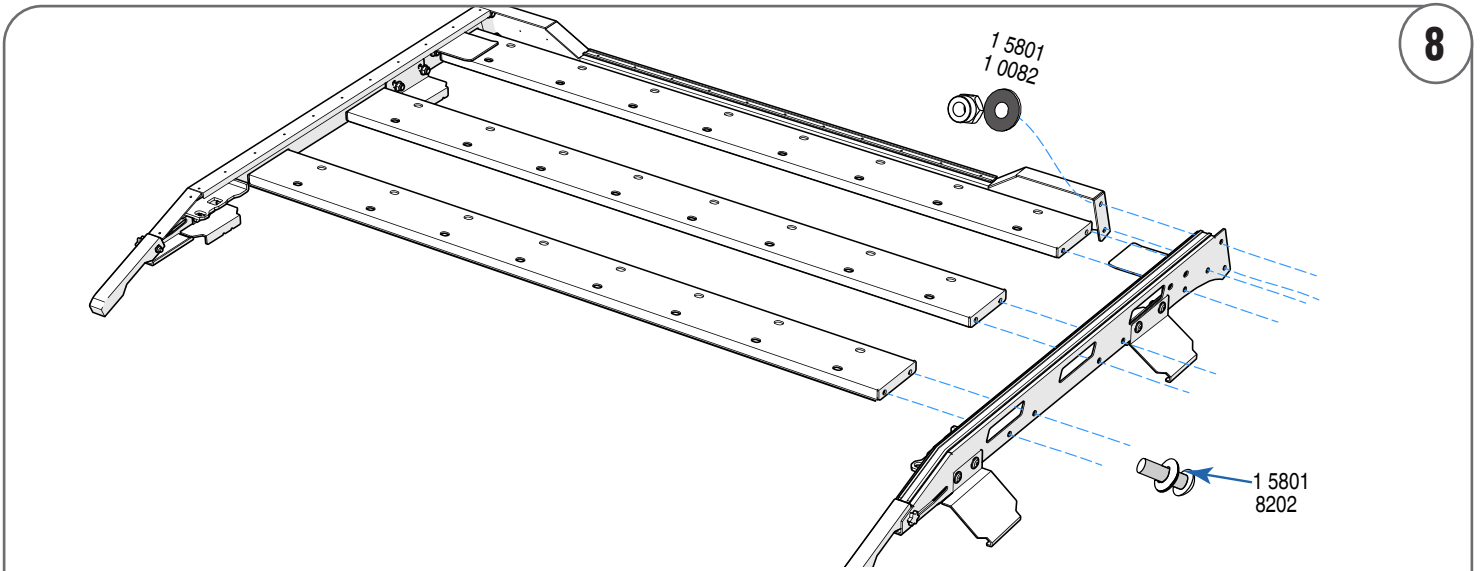

NO	Illustration	Description	Part#	QTY.
1		Driver Side Rail	5121 4301	1
2		Passenger Side Rail	5121 4302	1
3		Driver Side Front Bracket - Outer	5121 4303	1
4		Driver Side Front Bracket - Inner	5121 4304	1
5		Driver Side Front Bracket - Top	5121 4305	1
6		Driver Side Rear Bracket - Outer	5121 4306	1
7		Driver Side Rear Bracket - Inner	5121 4307	1
8		Side Rail Rear Bracket -Top	5121 4308	2
9		Passenger Side Front Bracket - Outer	5121 4309	1
10		Passenger Side Front Bracket - Inner	5121 4310	1
11		Passenger Side Front Bracket -Top	5121 4311	1
12		Passenger Side Rear Bracket-Outer	5121 4312	1
13		Passenger Side Rear Bracket - Inner	5121 4313	1
14		Cross bar	5121 4314	3
15		Rear fairing	5121 4315	1
16		Washer Plate	5121 4316	10
17		Stopper Plate	5121 4317	2
18		Bolt 8x30 (1. 18"	8302	4
19		Bolt 8x20 (0.78"	8202	24
20		Washer	1 5801	44 + 2 extra
21		Lock Nut	1 0082	16 + 1 extra
22		#10 & #13 Wrench	#1013	1
23		#5 Allen Wrench	#5	1

1

2

3

Driver Side Brackets
Bottom edge with 1 cut off marks

4

Passenger Side Brackets
Bottom edge with 2 cut off marks

5

Passenger Side Rail

6

Passenger Side Rail

BEFORE BEGINNING, SEE THE ASSEMBLY INSTRUCTION VIDEO ON EZTRUNK.NET

Put the EZ roof rack into your vehicle. Install the passenger side rail and snap the bracket into the groove on the roof.