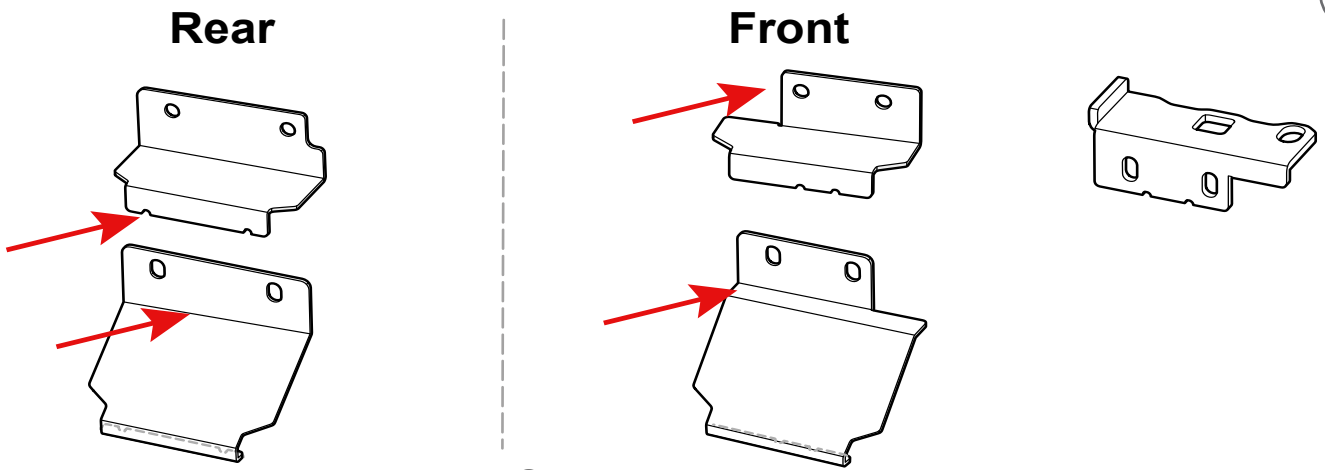

NO	Illustration	Description	Part#	QTY.
1		Driver Side Rail	5121 4301	1
2		Passenger Side Rail	5121 4302	1
3		Driver Side Front Bracket - Outer	5121 4303	1
4		Driver Side Front Bracket - Inner	5121 4304	1
5		Driver Side Front Bracket - Top	5121 4305	1
6		Driver Side Rear Bracket - Outer	5121 4306	1
7		Driver Side Rear Bracket - Inner	5121 4307	1
8		Side Rail Rear Bracket -Top	5121 4308	2
9		Passenger Side Front Bracket - Outer	5121 4309	1
10		Passenger Side Front Bracket - Inner	5121 4310	1
11		Passenger Side Front Bracket -Top	5121 4311	1
12		Passenger Side Rear Bracket-Outer	5121 4312	1
13		Passenger Side Rear Bracket - Inner	5121 4313	1
14		Cross bar	5121 4314	3
15		Rear fairing	5121 4315	1
16		Washer Plate	5121 4316	10
17		Stopper Plate	5121 4317	2
18		Bolt 8x30 (1. 18"	8302	4
19		Bolt 8x20 (0.78"	8202	24
20		Washer	1 5801	44 + 2 extra
21		Lock Nut	1 0082	16 + 1 extra
22		#10 & #13 Wrench	#1013	1
23		#5 Allen Wrench	#5	1

1

2

3

Driver Side Brackets
Bottom edge with 1 cut off marks

4

Passenger Side Brackets
Bottom edge with 2 cut off marks

5

Passenger Side Rail

6

Passenger Side Rail

BEFORE BEGINNING, SEE THE ASSEMBLY INSTRUCTION VIDEO ON EZTRUNK.NET

Put the EZ roof rack into your vehicle. Install the passenger side rail and snap the bracket into the groove on the roof.