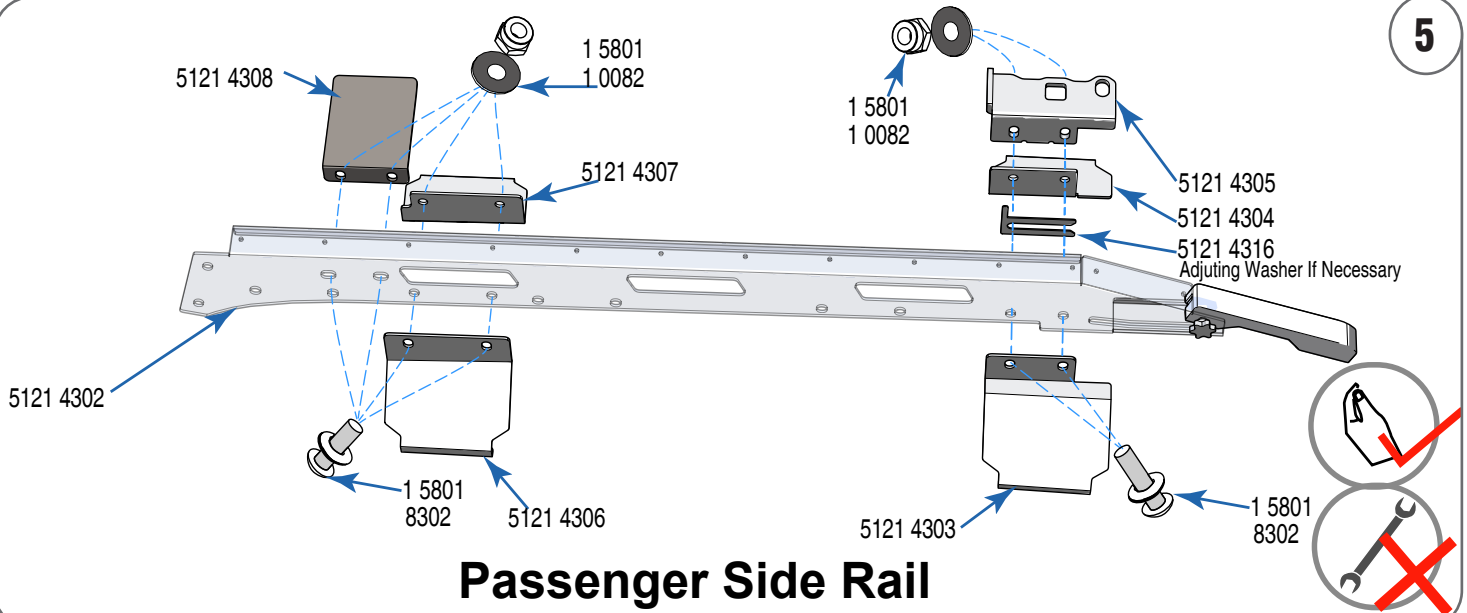

NO	Illustration	Description	Part#	QTY.
1		Driver Side Rail	5121 4301	1
2		Passenger Side Rail	5121 4302	1
3		Driver Side Front Bracket - Outer	5121 4303	1
4		Driver Side Front Bracket - Inner	5121 4304	1
5		Driver Side Front Bracket - Top	5121 4305	1
6		Driver Side Rear Bracket - Outer	5121 4306	1
7		Driver Side Rear Bracket - Inner	5121 4307	1
8		Side Rail Rear Bracket -Top	5121 4308	2
9		Passenger Side Front Bracket - Outer	5121 4309	1
10		Passenger Side Front Bracket - Inner	5121 4310	1
11		Passenger Side Front Bracket -Top	5121 4311	1
12		Passenger Side Rear Bracket-Outer	5121 4312	1
13		Passenger Side Rear Bracket - Inner	5121 4313	1
14		Cross bar	5121 4314	3
15		Rear fairing	5121 4315	1
16		Washer Plate	5121 4316	10
17		Stopper Plate	5121 4317	2
18		Bolt 8x30 (1. 18"	8302	4
19		Bolt 8x20 (0.78"	8202	24
20		Washer	1 5801	44 + 2 extra
21		Lock Nut	1 0082	16 + 1 extra
22		#10 & #13 Wrench	#1013	1
23		#5 Allen Wrench	#5	1

1

2

3

Driver Side Brackets
Bottom edge with 1 cut off marks

4

Passenger Side Brackets
Bottom edge with 2 cut off marks

5

Passenger Side Rail

6

Passenger Side Rail

BEFORE BEGINNING, SEE THE ASSEMBLY INSTRUCTION VIDEO ON EZTRUNK.NET

Put the EZ roof rack into your vehicle. Install the passenger side rail and snap the bracket into the groove on the roof.