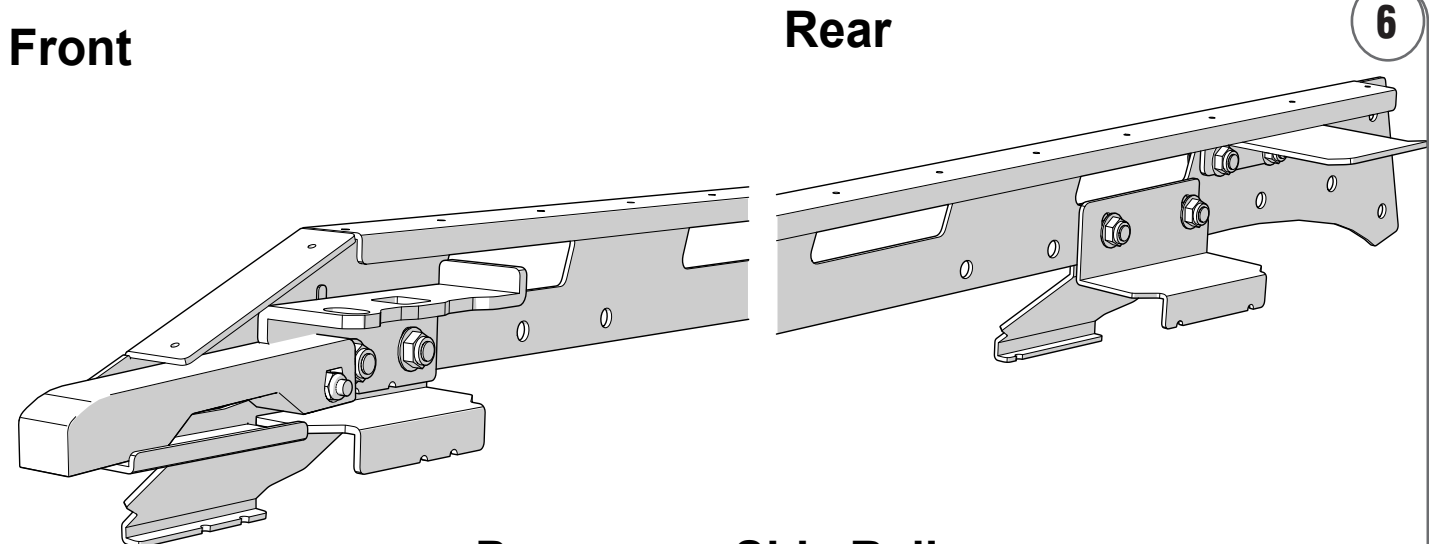

1

2

3

Driver Side Brackets
Bottom edge with 1 cut off marks

4

Passenger Side Brackets
Bottom edge with 2 cut off marks

5

Passenger Side Rail

6

Passenger Side Rail

BEFORE BEGINNING, SEE THE ASSEMBLY INSTRUCTION VIDEO ON EZTRUNK.NET

Put the EZ roof rack into your vehicle. Install the passenger side rail and snap the bracket into the groove on the roof.