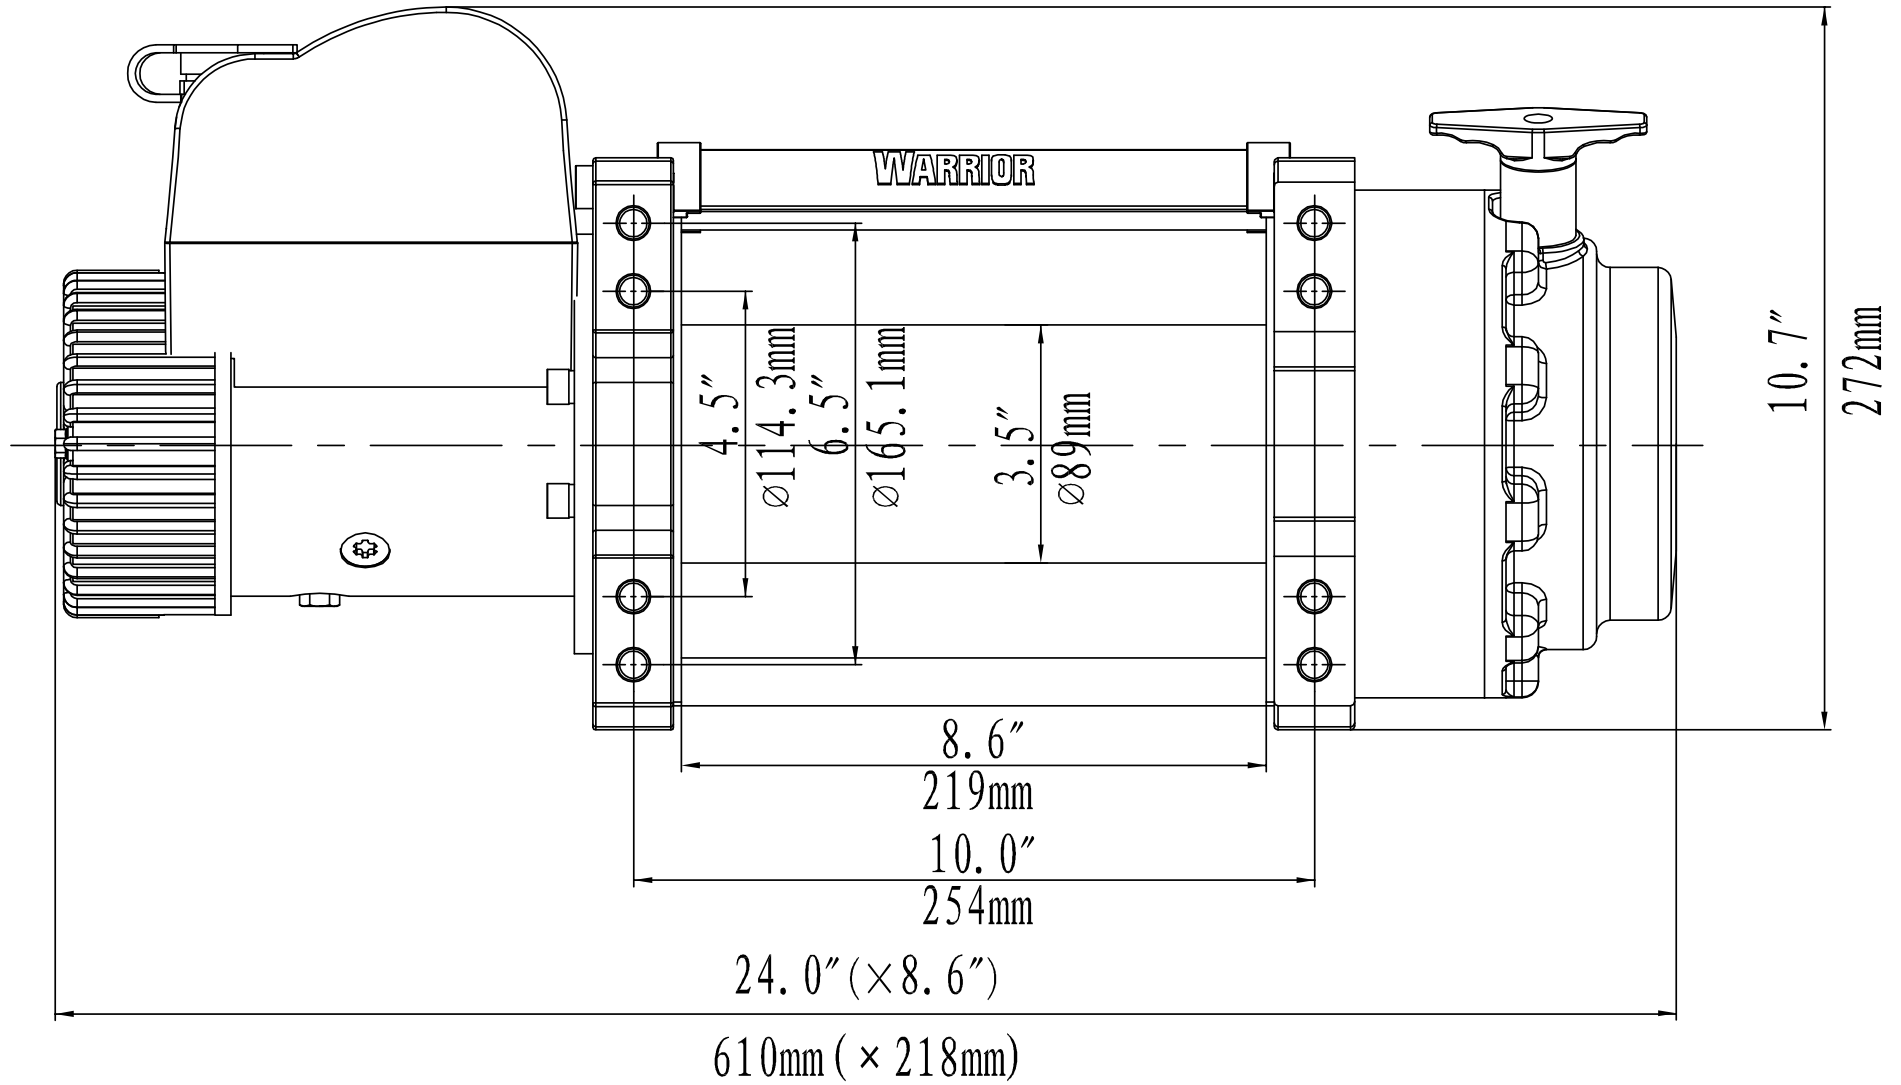

17500 SAMURAI TECHNICAL DRAWING

VALUE WITHOUT COMPROMISE