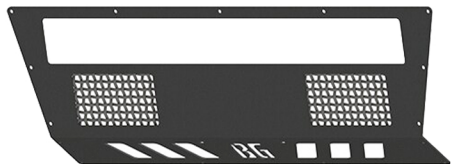

\* Compatability varies by vehicle

**SKID PLATES**

APL

Single Light Bar, No Sensor Cutouts

Single Light Bar, With Sensor Cutouts

Double Light Bar, No Sensor Cutouts

Double Light Bar, With Sensor Cutouts