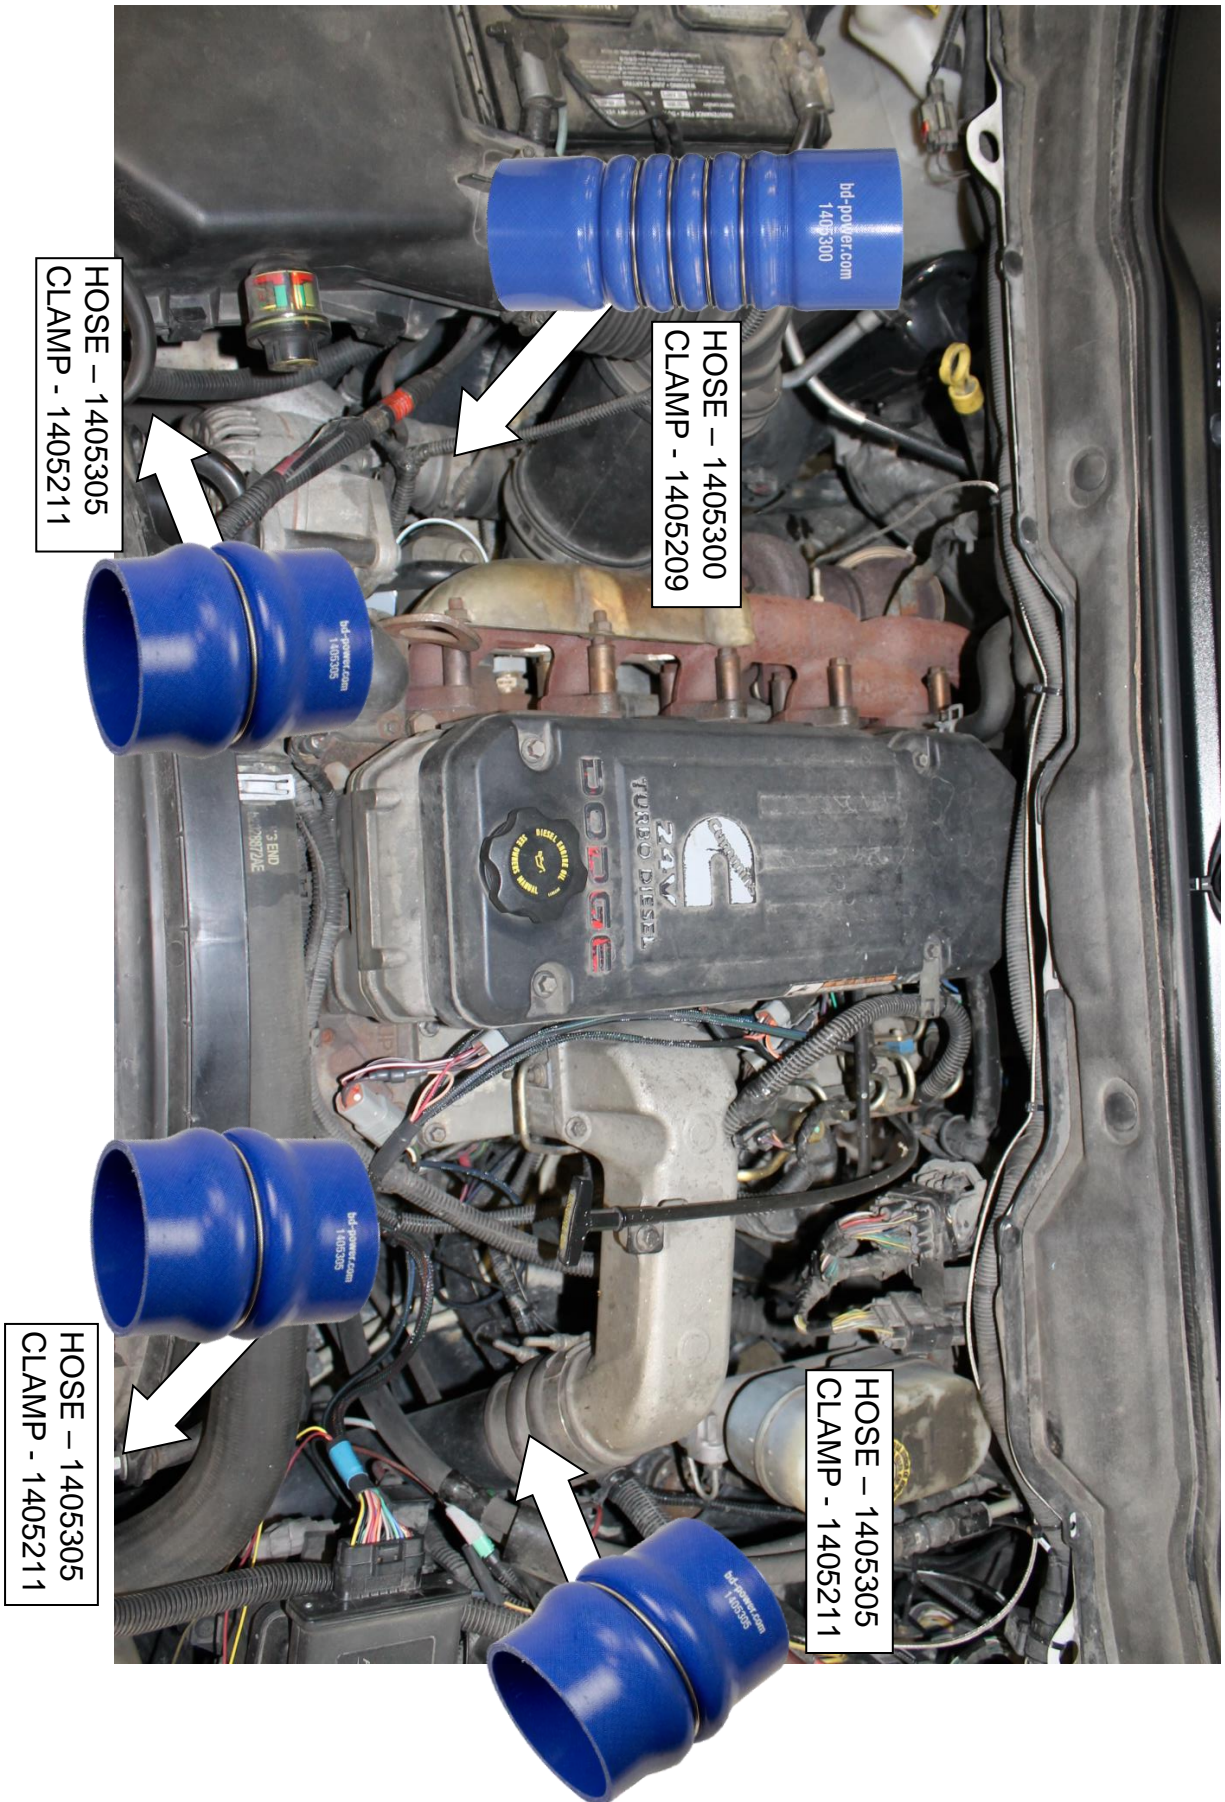

**DOWNLOAD THE LATEST
INSTALL MANUALS AT
www.bddiesel.com**

BD Hose & Clamp Kit **Dodge 2003-2007 5.9L Cummins**

P/N# 1045215

PLEASE READ ALL INSTRUCTIONS BEFORE INSTALLATION

KIT CONTENTS:

Please check to make sure that you have all the parts listed in this kit **before** you start the disassembly of your truck.

DODGE 2003-2007 HOSE & CLAMP KIT (P/N# 1045215)	
1405300	1405305
	
<i>2 3/4" Intercooler Boot</i>	<i>3" Intercooler Pipe Boot</i>
Qty: 1	Qty: 3
1405211	1405209
	
<i>HD Spring Loaded Clamp (3.00–3.38")</i>	<i>HD Spring Loaded Clamp (2.75-3.00")</i>
Qty: 6	Qty: 2