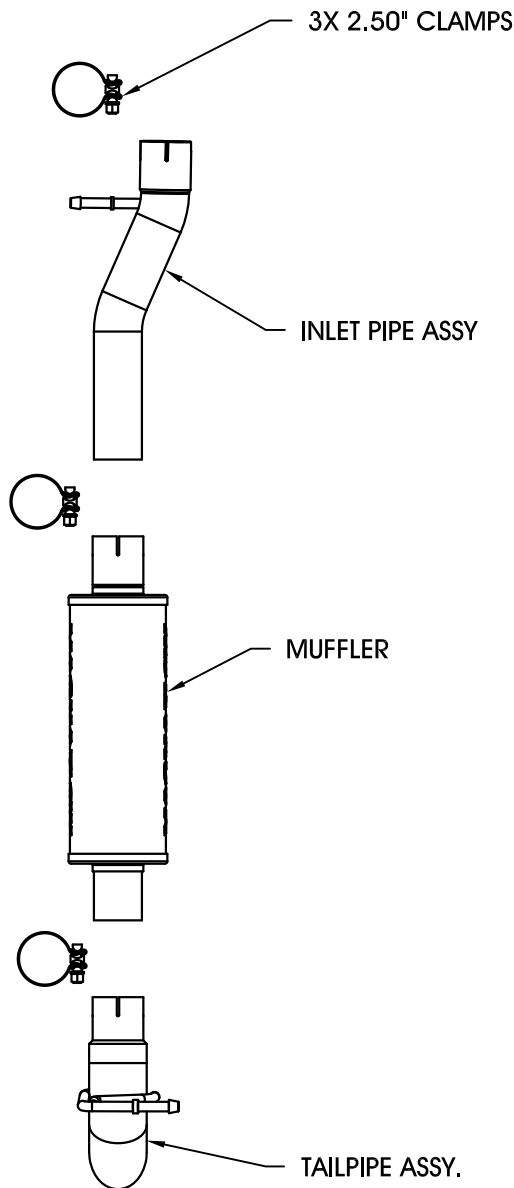

2007-2010 Wrangler 4dr 3.8L Off Road

Warning: When working on, under, or around any vehicle exercise caution. Please allow the vehicle's exhaust system to cool before removal, as exhaust system temperatures may cause severe burns. If working without a lift, always consult vehicle manual for correct lifting specifications. Always wear safety glasses and ensure a safe work area. Serious injury or death could occur if safety measures are not followed.

Step 1: (Carefully read all instructions before installation) To remove the OEM exhaust system, unbolt the clamps at the inlet and over-axle pipe, disengage the welded hangers from the rubber insulators and remove the components. You may need to temporarily remove the transmission skidplate to aid in removal and installation.

Step 2: Begin installation of the new system by fitting the new Inlet Pipe to the catalytic converter, fitting the hanger into the rubber insulator, and by fastening it with a supplied 2.50" clamp. Be sure to fit the alignment peg in the large notch and to leave the clamp loose for final adjustment of the complete system. Install the Muffler and Tailpipe in the same fashion.

Step 3: With all components mounted loosely, adjust the system for overall aesthetics and clearance of frame & bodywork. (MAGNAFLOW recommends at least 1/2" of clearance between the exhaust system and any body panels to prevent heat-related body damage or fire.)

Step 4: Once a final position has been chosen for the new system, evenly tighten all fasteners from front to rear. The supplied band clamps must be VERY tight to properly align the pipes and prevent leaks (Approximately 40ft-lbs). U-bolt clamps should be tightened to approximately 30-35ft-lbs. Inspect all fasteners after 25-50 miles of operation and retighten if necessary.

*MAGNAFLOW Performance Exhaust recommends professional installation on all their products

Technical support: 1-800-959-9226 ext. 4500

MAGNAFLOW Performance Exhaust - 22961 Arroyo Vista - Rancho Santa Margarita, CA 92688