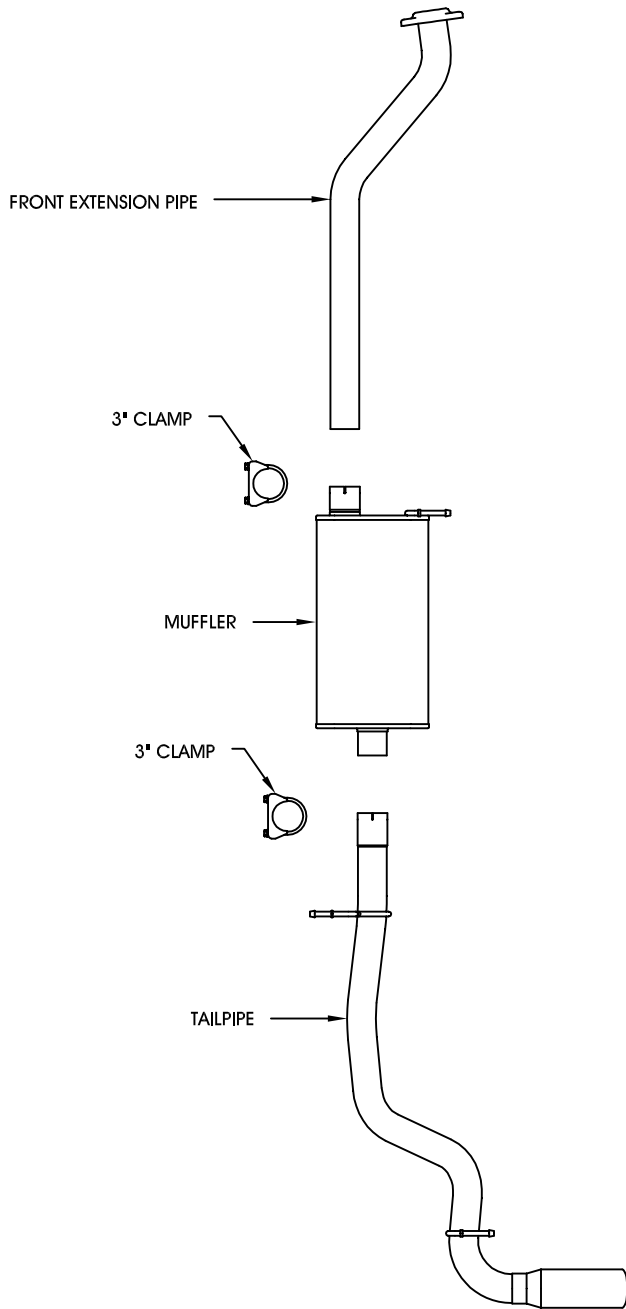

2003- GM SILVERADO/SIERRA 1500 V8 5.3L EC/SB & CC/SB

Warning: When working on under or around any vehicle exercise caution. Please allow the vehicle's exhaust system to cool before removal, as exhaust system temperatures may cause severe burns. If working without a lift, always consult vehicle manual for correct lifting specifications. Always wear safety glasses and ensure safe work area. Serious injury or death could occur if safety measures are not followed.

Step 1: (Carefully read all instructions before installation)

To remove the OEM exhaust system, unbolt the front muffler extension from the catalytic converter extension at the 2-bolt flange. Do not discard the OEM fasteners, as they will be re-used to mount the new system. Remove the exhaust from the OEM rubber insulators. Do not damage the OEM rubber insulators, as they will be re-used to mount the new system.

Step 2: To begin installation, attach the new front extension pipe to the catalytic converter extension at the 2-bolt flange with the OEM fasteners. Leave all components loose for final adjustment. Install the muffler by sliding the inlet end over the outlet of the front extension pipe and by fitting the welded hanger into the OEM rubber insulator. Install the tailpipe by sliding the inlet end over the outlet end of the muffler and by fitting the welded hangers into the OEM rubber insulators.

Step 3: With all components mounted loosely, adjust the system for overall aesthetics and clearance of frame & bodywork. (MAGNAFLOW recommends at least 1/2" of clearance between the exhaust system and any body panels to prevent heat-related body damage or fire.)

Step 4: Once a final position has been chosen for the new system, evenly tighten all fasteners from front to rear. Inspect all fasteners after 25-50 miles of operation and retighten if necessary.

*MAGNAFLOW Performance Exhaust recommends professional installation on all their products

Technical support: 1-800-959-9226 ext. 4500

MAGNAFLOW Performance Exhaust - 22961 Arroyo Vista - Rancho Santa Margarita, CA 92688