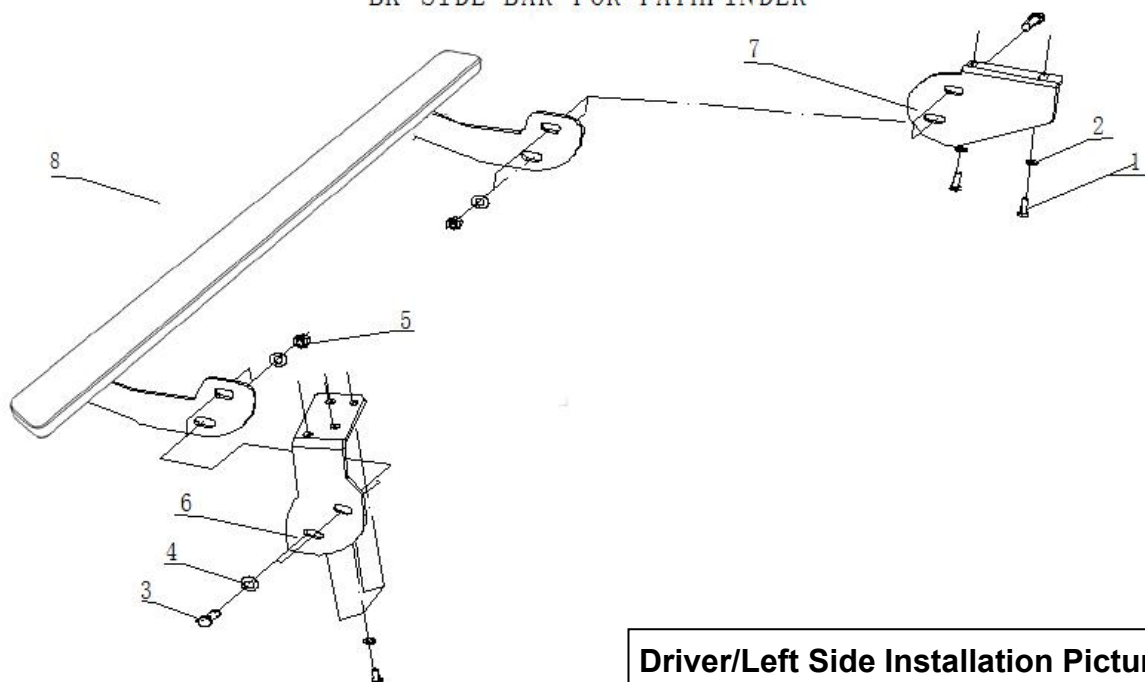

Installation Instruction

Part#: IB14DAB8A

REV: 20140301

Application: For 99-04Nissan Pathfinder

Item	Description	QTY	Item	Description	QTY
1	8mm×1.25mm×25mm hex bolts	12	5	12mm hex nut	8
2	12mm×1.75mm×40mm hex bolt	8	6	Rear Support Bracket	2
3	8mm flat washers	12	7	Front Support Bracket	2
4	12mm flat washers	16	8	Side bar	2

Front Bracket

Rear Bracket

INSTALLATION INSTRUCTION

BK SIDE BAR FOR PATHFINDER

Driver/Left Side Installation Pictured

The instruction here is for your reference only. We strongly recommend the professional installer for best result. We are not responsible for any damage caused by the installation. Thank you for choosing our product!