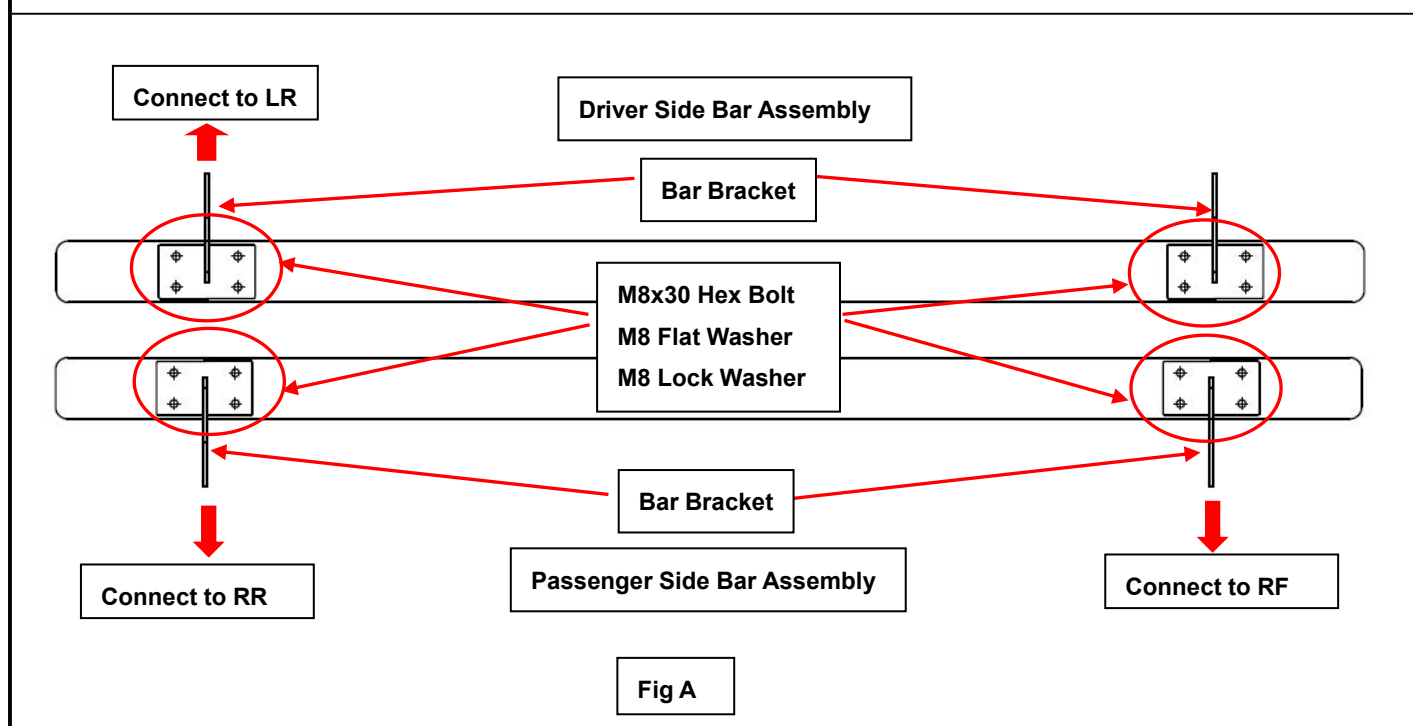

Installation Instruction

Part#: IB11DAB0A

REV: 20150120

Application: For 03-10 KIA Sorento

Item	Description	QTY	Item	Description	QTY
1	Driver/Left Sidebar	1	11	M10x1.5x30 Hex Bolt	8
2	Passenger/Right Sidebar	1	12	M10x1.5 Lock Nut	8
3	Driver Front Mounting Bracket (LF)	1	13	M10 Flat Washer	16
4	Driver Rear Mounting Bracket (LR)	1	14	M6x1x30 Hex Bolt	3
5	Passenger Front Mounting Bracket (RF)	1	15	M6 Lock Washer	6
6	Passenger Rear Mounting Bracket (RR)	1	16	Stop Spacer	3
7	M12x1.75 U Bolt	4	17	M8 Flat Washer	16
8	M12 Hex Nut	8	18	M8 Lock Washer	16
9	M12 Flat Washer	8	19	M8x1.25x30 Hex Bolt	16
10	M12 Lock Washer	8			

SideBar Bracket Assembly Pictures

The instruction here is for your reference only. We strongly recommend the professional installer for best result. We are not responsible for any damage caused by the installation. Thank you for choosing our product!

Installation Instruction

Part#: IB11DAB0A

REV: 20150120

Application: For 03-10 KIA Sorento

To protect your investment, wax this product after installing. Regular waxing is recommended to add a protective layer over the finish. Do not use any type of polish or wax that may contain abrasives that could damage the finish.

Driver Side Installation Pictured

Step	Installation Instruction
	REMOVE CONTENTS FROM BOX. VERIFY ALL PARTS ARE PRESENT. READ INSTRUCTIONS CAREFULLY BEFORE STARTING INSTALLATION.

***Pictures are for reference only, actual bars & Brackets may be a little different.**