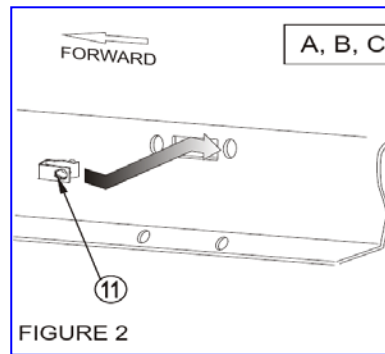

iRunning Board Installation Instruction

Application: 2004-2014 Ford F-150 Super Cab (Excl. Heritage Edition)

REV: 20170601

The instruction here is for your reference only. We strongly recommend the professional installer for best result. We are not responsible for any damage caused by the installation. Thank you for choosing our product!