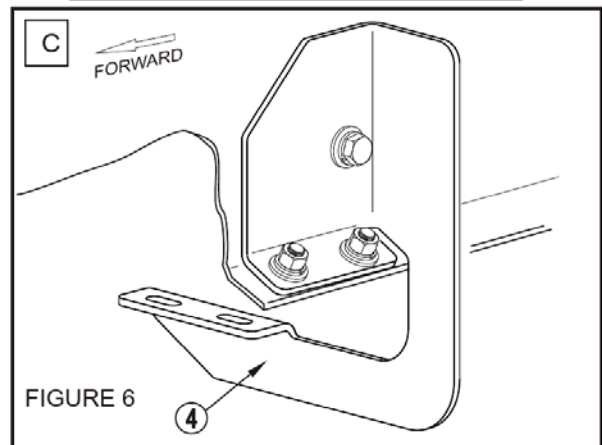

iRunning Board Installation Instruction

Application: 2004-2014 Ford F-150 Super Cab (Excl. Heritage Edition)

REV: 20170601

The instruction here is for your reference only. We strongly recommend the professional installer for best result. We are not responsible for any damage caused by the installation. Thank you for choosing our product!