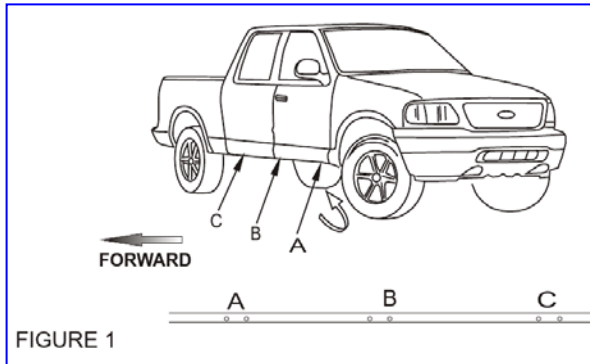

iRunning Board Installation Instruction

Application: 2004-2014 Ford F-150 Super Cab (Excl. Heritage Edition)

REV: 20170601

The instruction here is for your reference only. We strongly recommend the professional installer for best result. We are not responsible for any damage caused by the installation. Thank you for choosing our product!