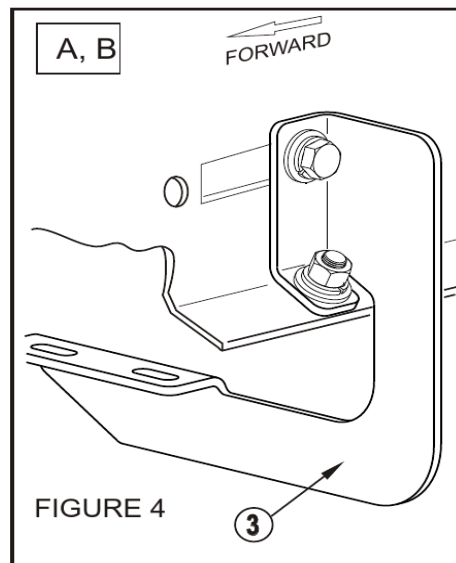

iRunning Board Installation Instruction

Application: 2004-2014 Ford F-150 Super Cab (Excl. Heritage Edition)

REV: 20170601

The instruction here is for your reference only. We strongly recommend the professional installer for best result. We are not responsible for any damage caused by the installation. Thank you for choosing our product!