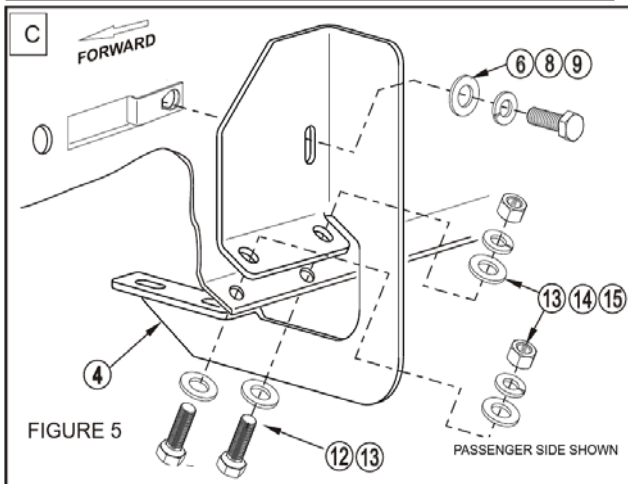

iRunning Board Installation Instruction

Application: 2004-2014 Ford F-150 Super Cab (Excl. Heritage Edition)

REV: 20170601

The instruction here is for your reference only. We strongly recommend the professional installer for best result. We are not responsible for any damage caused by the installation. Thank you for choosing our product!