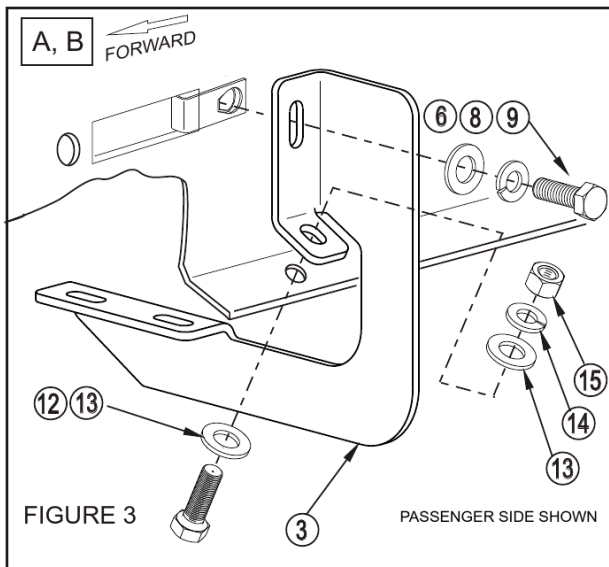

iRunning Board Installation Instruction

Application: 2004-2014 Ford F-150 Super Cab (Excl. Heritage Edition)

REV: 20170601

The instruction here is for your reference only. We strongly recommend the professional installer for best result. We are not responsible for any damage caused by the installation. Thank you for choosing our product!