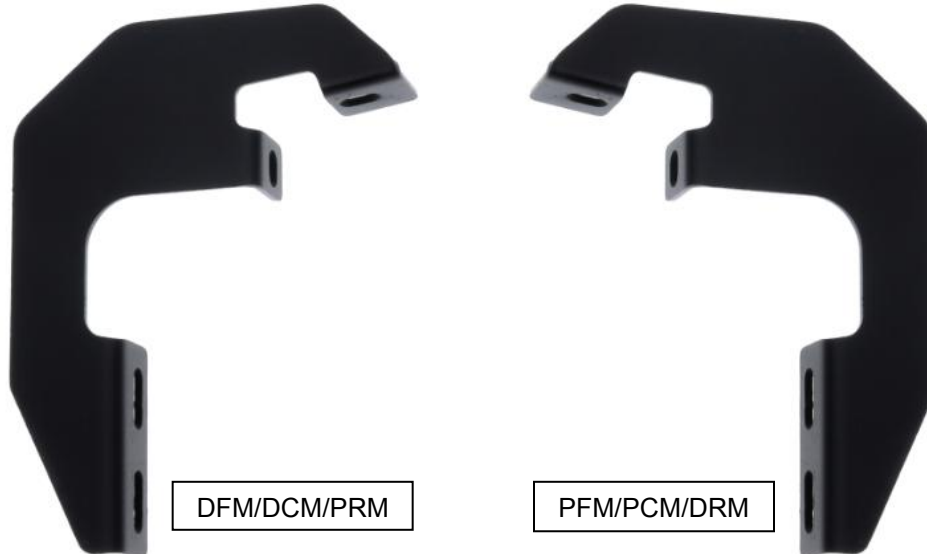

iRunning Board Installation Instruction

Rev. 20180101

Part#: IB03RAI7

Application: For 2015-2018 Chevrolet Colorado Crew Cab / GMC Canyon Crew Cab

PARTS LIST:

Item	QTY	Description	Item	QTY	Description
#01	2	STEP BOARD, Driver/+Passenger	#06	12	M8 Lock Washers
#02	3	Driver Front Mounting Bracket (DFM/DCM/PRM)	#07	12	M8 Clip Nut
#03	3	Passenger Front Mounting Bracket (PFM/PCM/DRM)	#08	12	M6 Square Head Bolts
#04	12	M8X1.25-30 Hex Bolts	#09	12	M6 Flat Washers
#05	12	M8 Flat Washers	#10	12	M6 Nylon Lock Nuts

INSTALLATION INSTRUCTION:

1. Remove contents from box, verify if all parts listed are present and undamaged. Carefully read and understand all instructions before attempting installation.
2. If vehicle has plastic covers, remove the designated covers from the rocker panel where mounts will be placed, **see Figure 1.**
3. Install M8 u-clip nuts in the holes where the plastic covers were removed, **See Figure 2 .**
4. Loosely install mounting brackets to the previously install M8 u-clips with supplied M8 hardware, **see Figure 3.** (Note: The middle bracket will be closer to the front bracket then in comparison to the rear bracket, see **Figure 6** for orientation and direction of brackets.)
5. Insert square head bolts as shown(3 per slot, 6 per Step board/Running board).**SEE FIGURE 4**
6. Attach Step board to brackets as shown. (**SEE FIGURE 5**).Make sure step board and brackets are properly aligned and tighten fasteners.
7. Repeat Installation for passenger side.
8. **INSTALLATION IS COMPLETE, SEE FIGURE 7.**