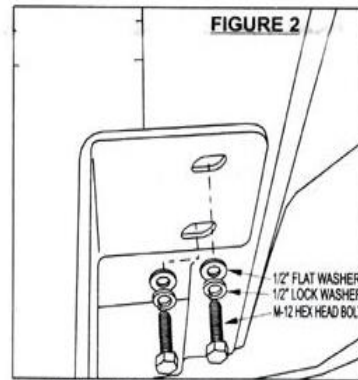

TEL:1-866-XANATOS

FIGURE 1

DRIVER SIDE/MOUNTING BRACKET

FIGURE 4
MOUNT BUMPER GUARD BRACKETS TO UNDERSIDE OF VEHICLE (SEE FIGURE 2 & 3)

DRIVER SIDE/MOUNTING BRACKET

INSTALLATION INSTRUCTIONS

PART # 8TM30SS/8TM30A

REAR BUMPER GUARD FOR TOYOTA 4-RUNNER 03-08