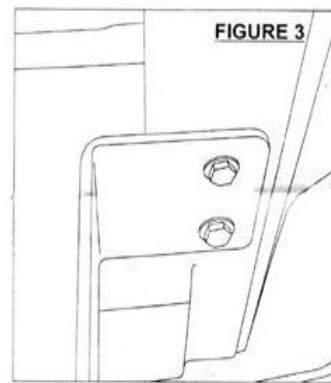

TEL:1-866-XANATOS

FIGURE 1

DRIVER SIDE/MOUNTING BRACKET

FIGURE 4
MOUNT BUMPER GUARD BRACKETS TO UNDERSIDE OF VEHICLE (SEE FIGURE 2 & 3)

DRIVER SIDE/MOUNTING BRACKET

INSTALLATION INSTRUCTIONS

PART # 8TM30SS/8TM30A

REAR BUMPER GUARD FOR TOYOTA 4-RUNNER 03-08