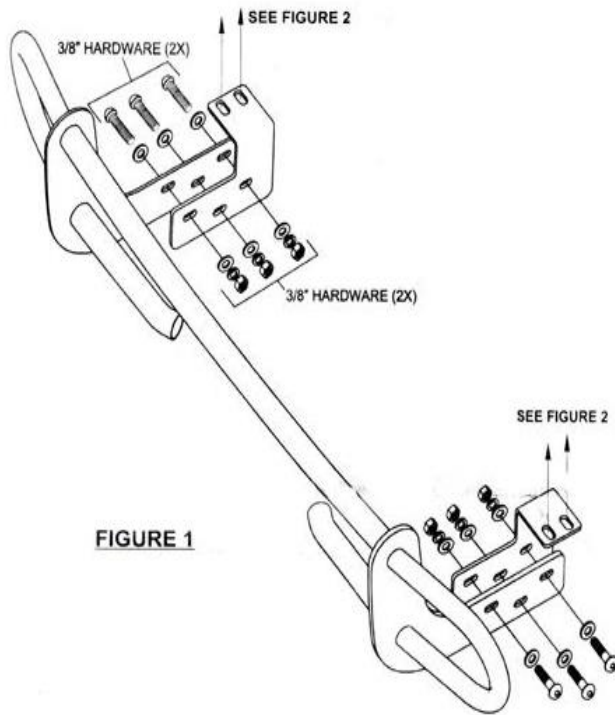

TEL:1-866-XANATOS

FIGURE 1

DRIVER SIDE/MOUNTING BRACKET

FIGURE 4
MOUNT BUMPER GUARD BRACKETS TO UNDERSIDE OF VEHICLE (SEE FIGURE 2 & 3)

DRIVER SIDE/MOUNTING BRACKET

INSTALLATION INSTRUCTIONS

PART # 8TM30SS/8TM30A

REAR BUMPER GUARD FOR TOYOTA 4-RUNNER 03-08