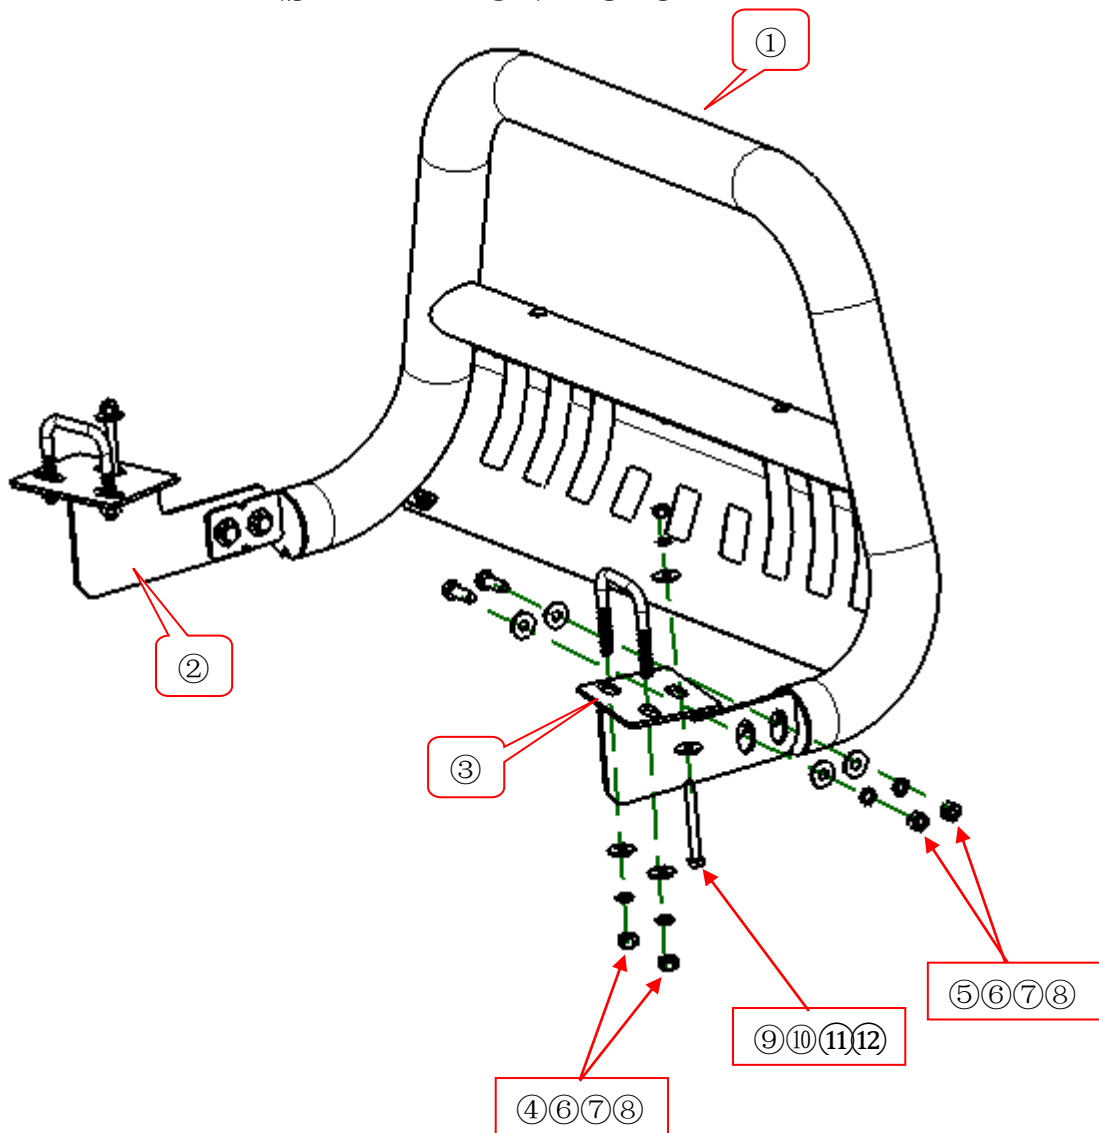

INSTALLATION INSTRUCTION

Stainless Steel Bull Bar w/ Skid Plate

15-16 Ford Transit

PART # BBFOTR-SP / BBFOTRA-SP

**BLACK HORSE
OFF ROAD**

Attention:

- Please read this installation menu before installing this part. Protect your car properly in case there is any scratch might have.
- You may need to periodically to re-tighten all hardware for safety use after installation.
- Installation pictures are only for your reference, there might be some differences between pictures and real parts but no affect for your fitting.

PART LIST

NO.	NAME	QTY	REMARK	NO.	NAME	QTY	REMARK
①	Bull Bar	1		⑦	Spring Washer	8	φ12
②	Left Bracket	1		⑧	Hexagon Nut	8	M12
③	Right Bracket	1		⑨	Hexagon Bolt	2	M10x90
④	U Bolt	2		⑩	Large Washer	4	φ10x30x2.5
⑤	Hexagon Bolt	4	M12x35	⑪	Spring Washer	2	φ10
⑥	Large Washer	12	φ12x30x3.0	⑫	Hexagon Nut	2	M10

INSTALLATION PICTURE

Disclaimer: Caused due to improper installation initiates some related problem and losses, are beyond our company's quality assurance.