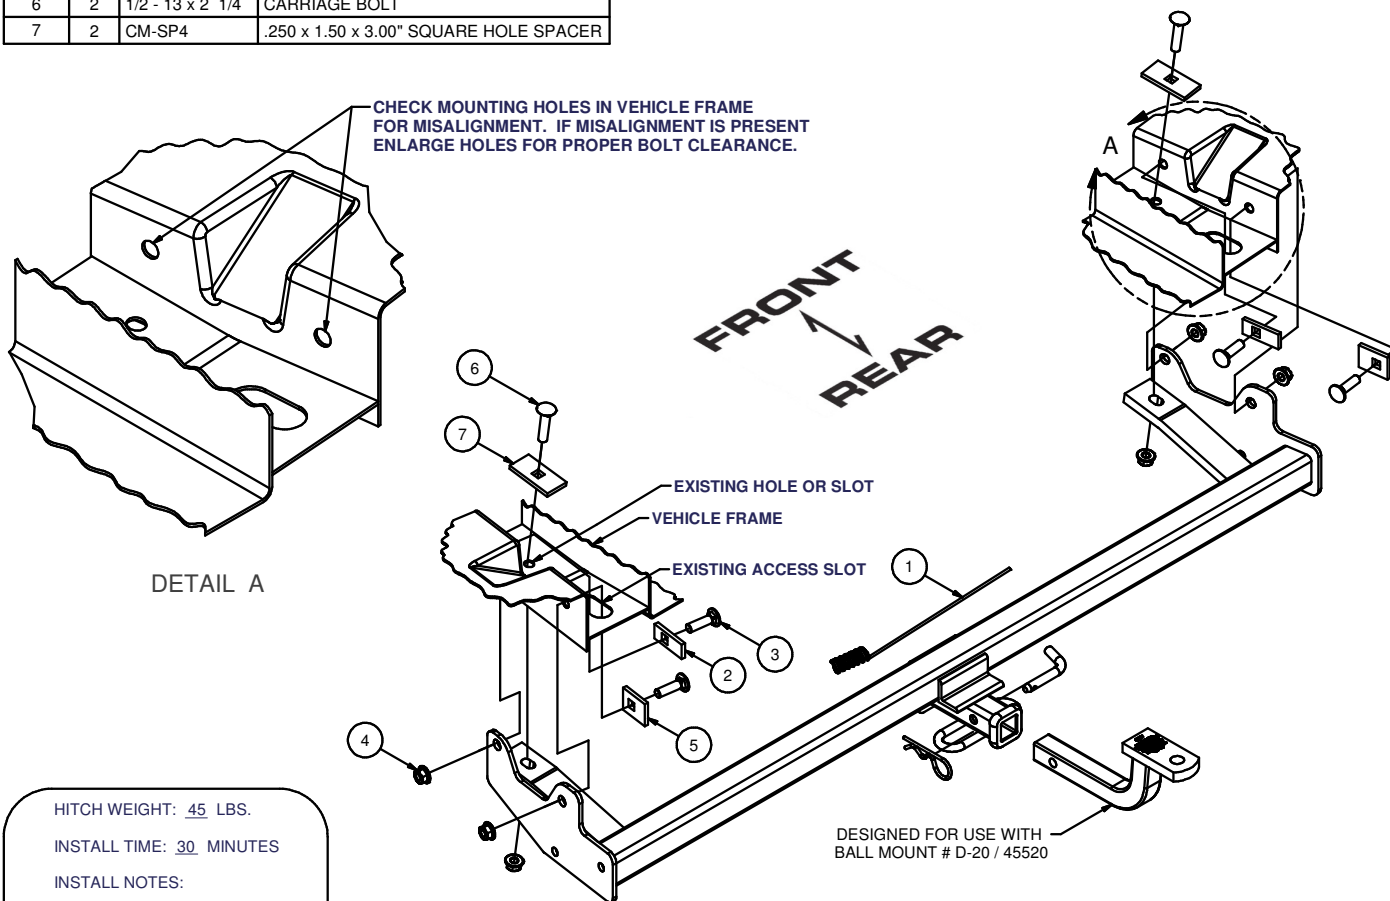

12187 / 36800 04-07 FORD FREESTAR, 04-07 MERCURY MONTEREY

10/8/2012

GROSS LOAD CAPACITY WHEN USED AS A WEIGHT CARRYING HITCH: 3,500 LBS. TRAILER WEIGHT & 350 LBS. TONGUE WEIGHT.
DO NOT EXCEED VEHICLE MANUFACTURER'S RECOMMENDED TOWING CAPACITY.

Parts List			
ITEM	QTY	PART NUMBER	DESCRIPTION
1	1	1/2"	FISHWIRE TOOL
2	2	CM-SP10	.250 x 1.00 x 2.50" SQUARE HOLE SPACER
3	4	1/2-13 x 1 3/4	CARRIAGE BOLT
4	6	HFN 1213	HEX FLANGE NUT
5	2	CM-SP1	.250 x 1.50 x 2.00" SQUARE HOLE SPACER
6	2	1/2 - 13 x 2 1/4	CARRIAGE BOLT
7	2	CM-SP4	.250 x 1.50 x 3.00" SQUARE HOLE SPACER

HITCH WEIGHT: 45 LBS.

INSTALL TIME: 30 MINUTES

INSTALL NOTES:

FISHWIRE HARDWARE INTO POSITION.
LOWER EXHAUST FOR EASE OF INSTALL

INSTALLATION STEPS

- 1) Lower exhaust by removing the rearmost exhaust hanger.
- 2) Fishwire the large spacer blocks and long carriage bolts into existing slots located on the bottom of the frame.
- 3) Raise the hitch into position under the frame and over the previously installed bolts. Attach a flange nut to each bolt. (Hand tighten only).
- 4) With the hitch in position fishwire the remaining fasteners through the large access slot on the bottom of the frame and out the existing holes on the side of the frame.
- 5) Torque the 1/2" hardware to 110 lb.-ft. and re-attach the exhaust.