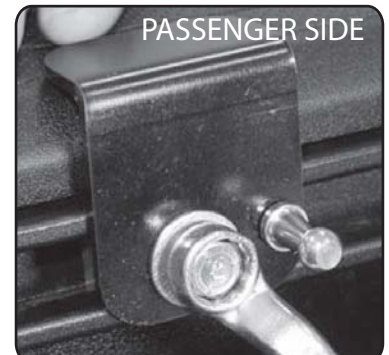

### Tacoma Bracket Kit

- A: Mounting Hardware
- B: Front Brackets
- C: Prop Brackets
- D: Rear Brackets

**Note:** Before beginning install, you must remove the factory Multi-Track tie down cleats. These cleats may be reinstalled after the cover install is complete.

### RE: Step 2 on the Quick Start Guide

Remove the end caps from the Multi-Track system. Install the prop mounting brackets. Slightly screw the Multi-Track flat clamps on to the bolt and through the prop mounting bracket. Slide the flat clamp into the Multi-Track system. Position according to the measurement on the reverse side.