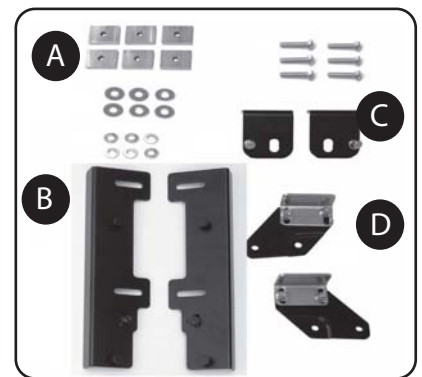

# MODEL SPECIFIC GUIDE

Hidden Hinge Version

## Model 4066 Toyota Tacoma Std/Ext/Double Cab 6' Long Bed 2005-Current *(with multi-track system)*

### Tacoma Bracket Kit

- A: Mounting Hardware
- B: Front Brackets
- C: Prop Brackets
- D: Rear Brackets

**Note:** Before beginning install, you must remove the factory Multi-Track tie down cleats. These cleats may be reinstalled after the cover install is complete.

### RE: Step 2 on the Quick Start Guide

Remove the end caps from the Multi-Track system. Install the prop mounting brackets. Slightly screw the Multi-Track flat clamps on to the bolt and through the prop mounting bracket. Slide the flat clamp into the Multi-Track system. Position according to the measurement on the reverse side.