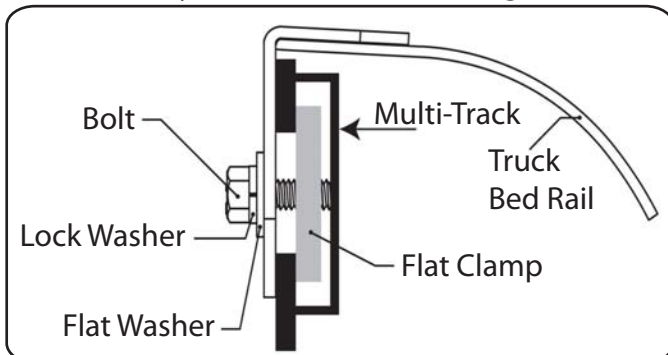

### Tacoma Bracket Kit

- A: Mounting Hardware
- B: Front Brackets
- C: Prop Brackets
- D: Rear Brackets

**Note:** Before beginning install, you must remove the factory Multi-Track tie down cleats. These cleats may be reinstalled after the cover install is complete.

### RE: Step 2 on the Quick Start Guide

Remove the end caps from the Multi-Track system. Install the prop mounting brackets. Slightly screw the Multi-Track flat clamps on to the bolt and through the prop mounting bracket. Slide the flat clamp into the Multi-Track system. Position according to the measurement on the reverse side.