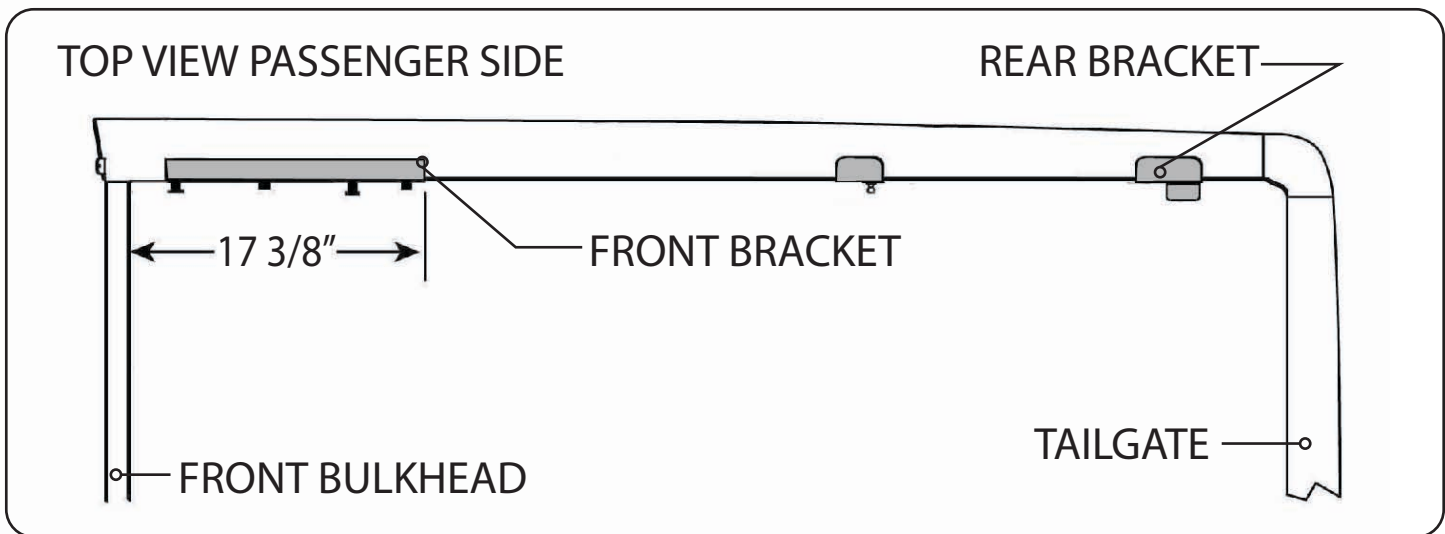

### Continued - RE: Step 2 on the Quick Start Guide

Position the prop mount bracket 51" from the front of the bulkhead to the center of the ball stud. Install the rear brackets using the two bolts nearest the tailgate, close to the top rail of the truck.

### RE: Step 3 on the Quick Start Guide

Measurement for the front mounting bracket is 17 3/8" from the back side of the bulkhead to the end of the bracket. Install using the Multi-Track flat clamp.

The fit of the cover to the truck bed is determined by the front mounting brackets. This measurement is a good starting point. Unfortunately not all truck beds are assembled 100% square, so some adjustments may be necessary after the cover is set on the truck.