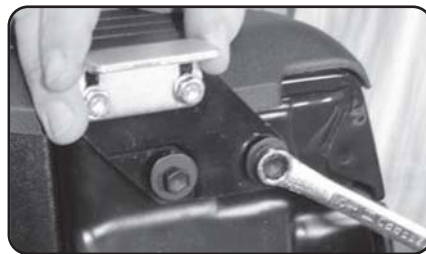

MODEL SPECIFIC GUIDE Hidden Hinge Version

Model 4066 Toyota Tacoma 6' Long Bed

Continued - RE: Step 2 on the Quick Start Guide

Position the prop mount bracket 51" from the front of the bulkhead to the center of the ball stud. Install the rear brackets using the two bolts nearest the tailgate, close to the top rail of the truck.