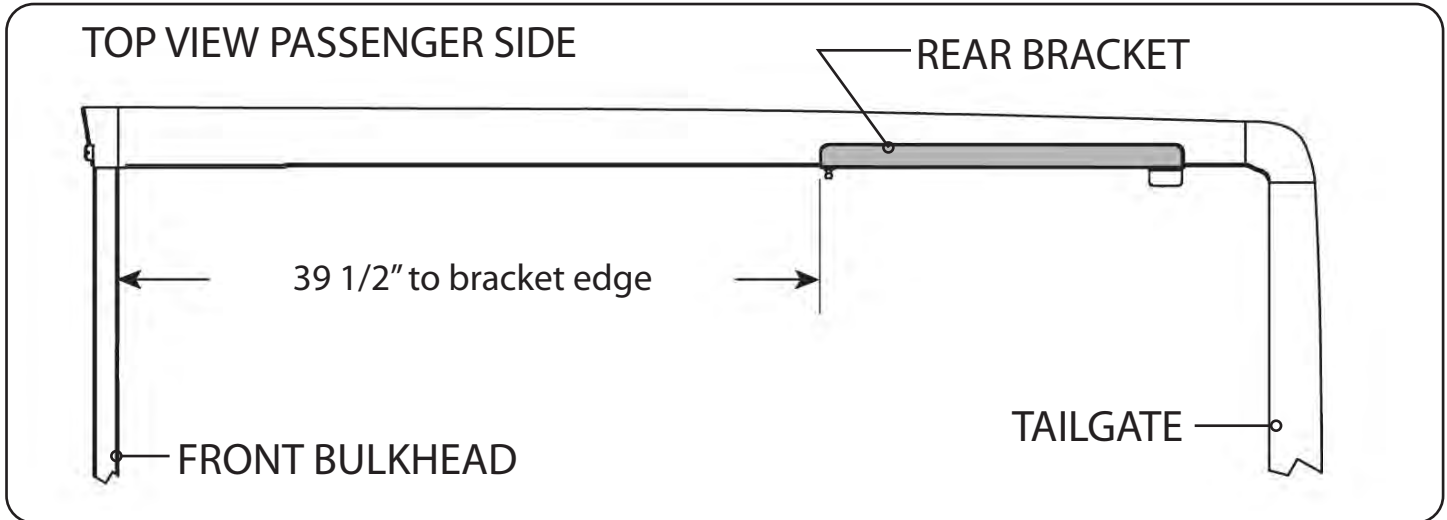

MODEL SPECIFIC GUIDE

Hidden Hinge Version

**Model 2156 Ford F150 Crew Cab
5.5' Short Bed 2015**

Note: This Cover will work with or without a tailgate step.

MODEL SPECIFIC GUIDE Hidden Hinge Version Model 2156 Ford F-150 5.5' Short Bed 2015

RE: Step 2 on the Quick Start Guide

Measurement for the rear mounting bracket is 39 1/2" from the back side of the bulkhead to the front edge of the bracket.

RE: Step 3 on the Quick Start Guide

Measurement for the front mounting bracket is 16 1/2" from the back side of the bulkhead to the end of the bracket.

The fit of the cover to the truck bed is determined by the front mounting brackets. This measurement is a good starting point. Unfortunately not all truck beds are assembled 100% square, so some adjustments may be necessary after the cover is set on the truck.