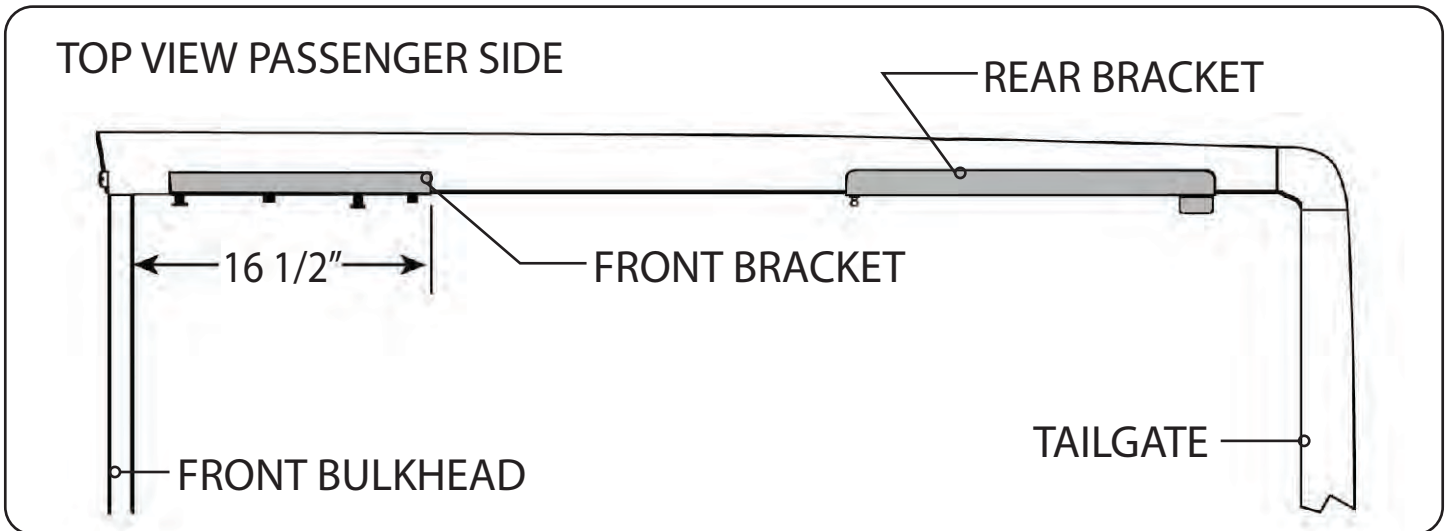

MODEL SPECIFIC GUIDE

Hidden Hinge Version

**Model 2156 Ford F150 Crew Cab
5.5' Short Bed 2015**

Note: This Cover will work with or without a tailgate step.

MODEL SPECIFIC GUIDE Hidden Hinge Version Model 2156 Ford F-150 5.5' Short Bed 2015

RE: Step 2 on the Quick Start Guide

Measurement for the rear mounting bracket is 39 1/2" from the back side of the bulkhead to the front edge of the bracket.

RE: Step 3 on the Quick Start Guide

Measurement for the front mounting bracket is 16 1/2" from the back side of the bulkhead to the end of the bracket.

The fit of the cover to the truck bed is determined by the front mounting brackets. This measurement is a good starting point. Unfortunately not all truck beds are assembled 100% square, so some adjustments may be necessary after the cover is set on the truck.