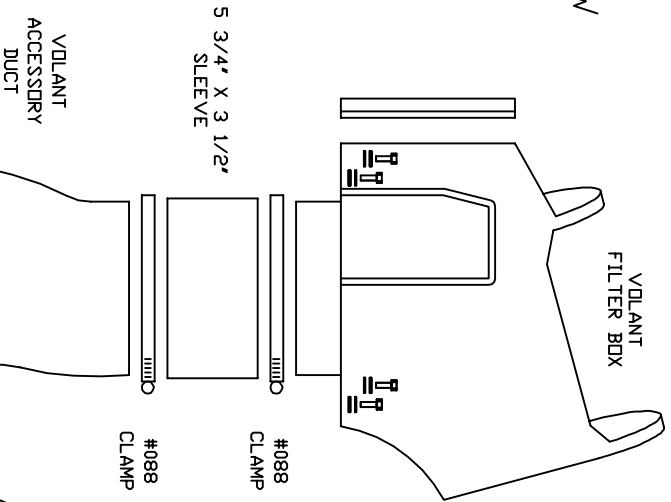

VOLANT AIR INTAKE SYSTEMS
 PART NO.: 35066
 INSTALLATION INSTRUCTIONS
 WWW.VOLANTPERFORMANCE.COM
 TECH SUPPORT: (909) 476-7225

35066 PARTS LIST			
1	VOLANT ACCESSORY DUCT	1	VOLANT BRACKET
1	5 3/4" X 3 1/2"		
2	#088 CLAMPS		
1	1/4"-20 BDLTS		
2	1/4" WASHER		
1	1/4" LOCK WASHER		
1	1/4" NUT		

FRONT VIEW

- 1/4"-20 BDLTS
- 1/4" WASHER
- VOLANT BRACKET
- VOLANT ACCESSORY DUCT
- 1/4" WASHER
- 1/4" LOCK WASHER
- 1/4" NUT