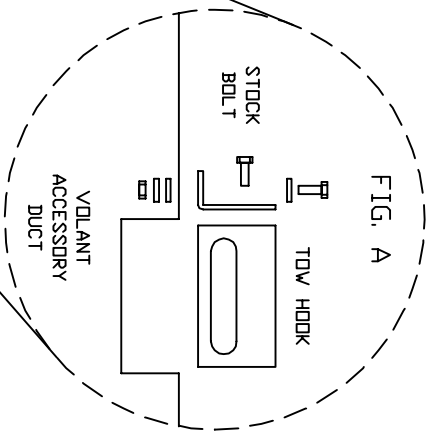

VOLANT AIR INTAKE SYSTEMS
 PART NO.: 35066
 INSTALLATION INSTRUCTIONS
 WWW.VOLANTPERFORMANCE.COM
 TECH SUPPORT: (909) 476-7225

35066 PARTS LIST			
1	VOLANT ACCESSORY DUCT	1	VOLANT BRACKET
1	5 3/4" X 3 1/2"		
2	#088 CLAMPS		
1	1/4"-20 BDLTS		
2	1/4" WASHER		
1	1/4" LOCK WASHER		
1	1/4" NUT		

FRONT VIEW

- 1/4"-20 BDLTS
- 1/4" WASHER
- VOLANT BRACKET
- VOLANT ACCESSORY DUCT
- 1/4" WASHER
- 1/4" LOCK WASHER
- 1/4" NUT