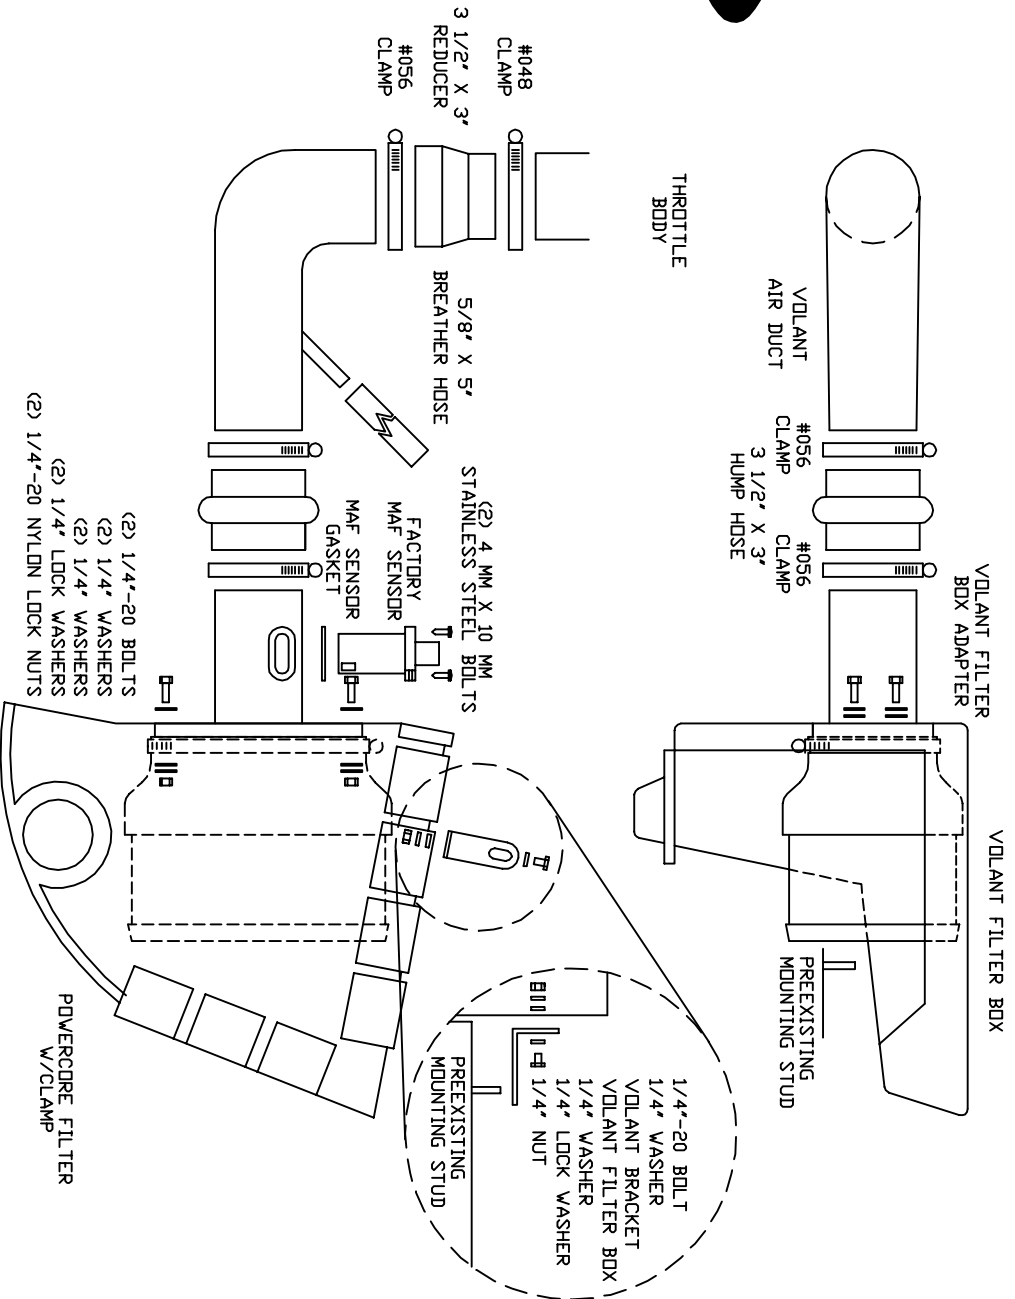

VOLANT COOL AIR INTAKES
 PART NO.: 415636
 INSTALLATION INSTRUCTIONS
 WWW.VOLANT.COM
 TECH SUPPORT: (909) 481-3888

415636 PARTS LIST

1	VOLANT FILTER BOX	1	3 1/2" X 3" REDUCER	1	5/8" X 5" BREATHER HOSE
1	VOLANT FILTER BOX ADAPTER	3	1/4"-20 BOLTS	1	MAF SENSOR GASKET
1	VOLANT AIR DUCT	6	1/4" WASHERS	2	SS 4MM X 10 MM BOLTS
1	POWERCORE FILTER W/CLAMP	3	1/4" LOCK WASHERS		
1	#048 CLAMPS	1	1/4" NUT		
3	#056 CLAMPS	2	1/4"-20 NYLON LOCK NUTS		
1	3 1/2" X 3" HUMP HOSE	1	VOLANT BRACKET		

SIDE VIEW

TOP VIEW