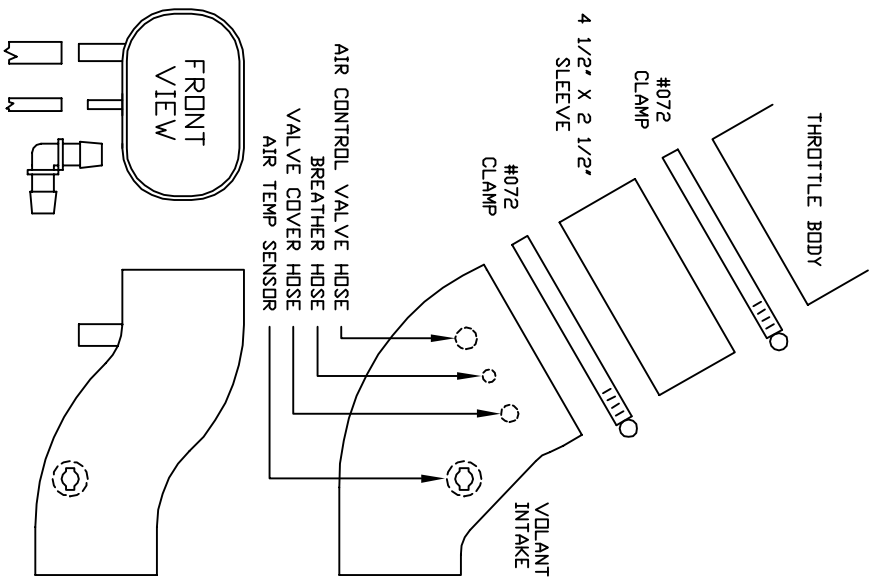

VOLANT AIR INTAKE SYSTEMS  
 PART NO.: 19954  
 INSTALLATION INSTRUCTIONS  
 WWW.VOLANTPERFORMANCE.COM  
 TECH SUPPORT: (909) 476-7225

19954 PARTS LIST					
1	VOLANT FILTER BOX	1	4 1/2" X 2 1/2" SLEEVE	1	3/4 TO 3/4 ELBOW CONNECTOR
1	VOLANT FILTER BOX LID	4	1/2"-20 BOLTS	1	16 1/2" RUBBER TRIM W/SPONGE
1	VOLANT AIR DUCT	4	1/2"-20 TRUSS HEAD SCREWS		
1	RAM FILTER W/CLAMP	4	1/4" LOCK WASHERS		
2	#056 CLAMPS	4	1/4" RUBBER WASHERS		
2	#072 CLAMPS	1	1/2" RUBBER GROMMET		
1	4" X 3 1/2" HUMP HOSE	1	3/16" GASKET		

VOLANT FILTER BOX

SIDE VIEW

TOP VIEW

FRONT VIEW

SIDE VIEW