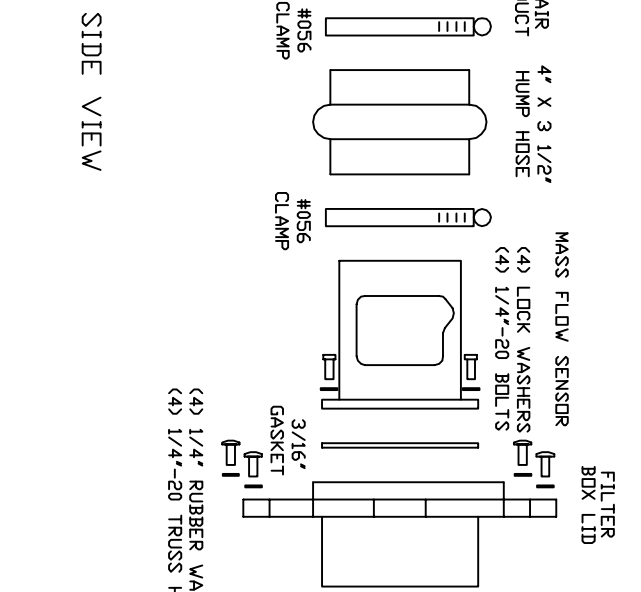

VOLANT AIR INTAKE SYSTEMS  
 PART NO.: 19954  
 INSTALLATION INSTRUCTIONS  
 WWW.VOLANTPERFORMANCE.COM  
 TECH SUPPORT: (909) 476-7225

19954 PARTS LIST					
1	VOLANT FILTER BOX	1	4 1/2" X 2 1/2" SLEEVE	1	3/4 TO 3/4 ELBOW CONNECTOR
1	VOLANT FILTER BOX LID	4	1/2"-20 BOLTS	1	16 1/2" RUBBER TRIM W/SPONGE
1	VOLANT AIR DUCT	4	1/2"-20 TRUSS HEAD SCREWS		
1	RAM FILTER W/CLAMP	4	1/4" LOCK WASHERS		
2	#056 CLAMPS	4	1/4" RUBBER WASHERS		
2	#072 CLAMPS	1	1/2" RUBBER GROMMET		
1	4" X 3 1/2" HUMP HOSE	1	3/16" GASKET		

VOLANT FILTER BOX

SIDE VIEW

TOP VIEW

FRONT VIEW

SIDE VIEW