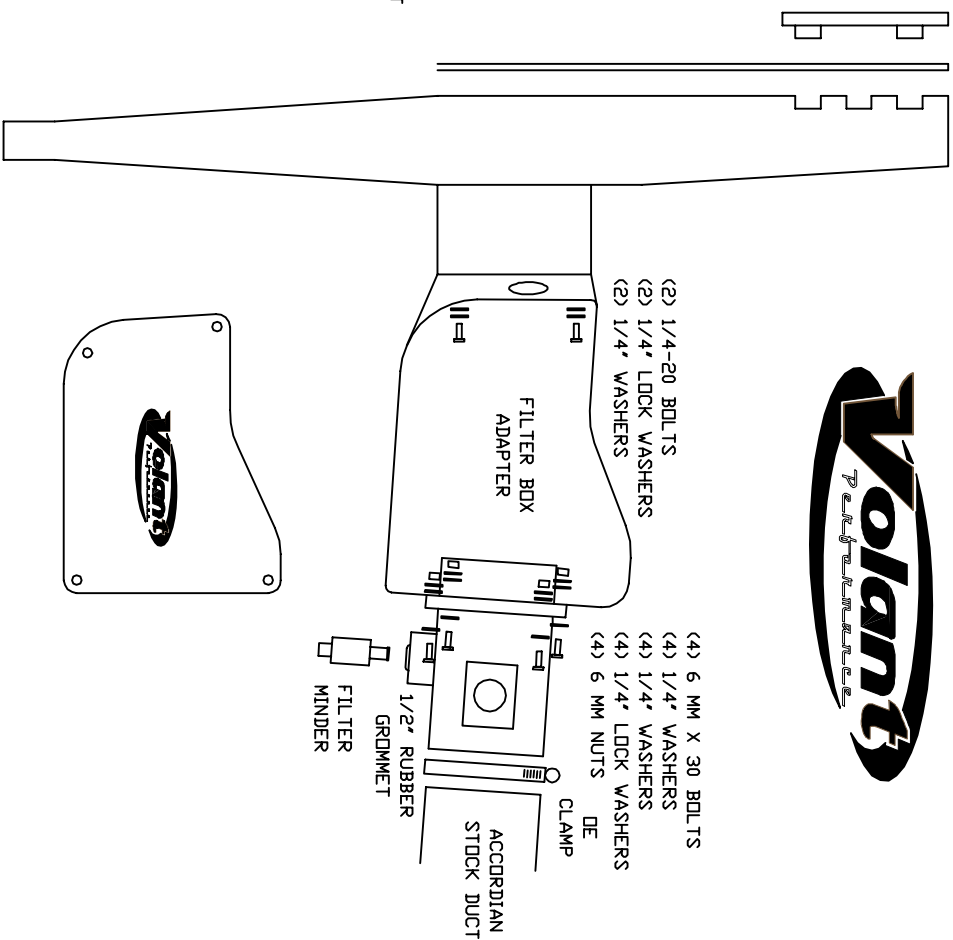

VOLANT AIR INTAKE SYSTEMS  
 PART NO.: 198646  
 INSTALLATION INSTRUCTIONS  
 WWW.VOLANT.COM  
 TECH SUPPORT: (909) 476-7225

198646 PARTS LIST			
1	VOLANT FILTER BOX	4	6 MM X 30 BOLTS
1	VOLANT FILTER BOX LID	10	1/4" WASHERS
1	VOLANT AIR FLOW DUCT	6	1/4" LOCK WASHERS
1	VOLANT AIR SCOOP	4	6 MM NUTS
1	POWERCORE FILTER W/CLAMP	2	STAINLESS STEEL SCREWS
4	1/4"-20 TRUSS HEAD SCREWS	1	1/2" RUBBER GROMMET
4	1/4" RUBBER WASHERS	1	SENSOR GASKET

VOLANT AIR SCOOP

BADGE PLATE

F-250

(4) 1/4"-20 TRUSS HEAD SCREWS  
 (4) 1/4" RUBBER WASHERS  
 FILTER BOX LID

(2) SS SCREWS

MAF SENSOR  
 SENSOR GASKET

1/2" RUBBER GROMMET

VOLANT AIR FLOW DUCT

FILTER BOX

POWERCORE FILTER W/CLAMP

VENT HOSE

BADGE PLATE  
 FENDER  
 VOLANT AIR SCOOP

(2) 1/4"-20 BOLTS  
 (2) 1/4" LOCK WASHERS  
 (2) 1/4" WASHERS

(4) 6 MM X 30 BOLTS  
 (4) 1/4" WASHERS  
 (4) 1/4" WASHERS  
 (4) 1/4" LOCK WASHERS  
 (4) 6 MM NUTS