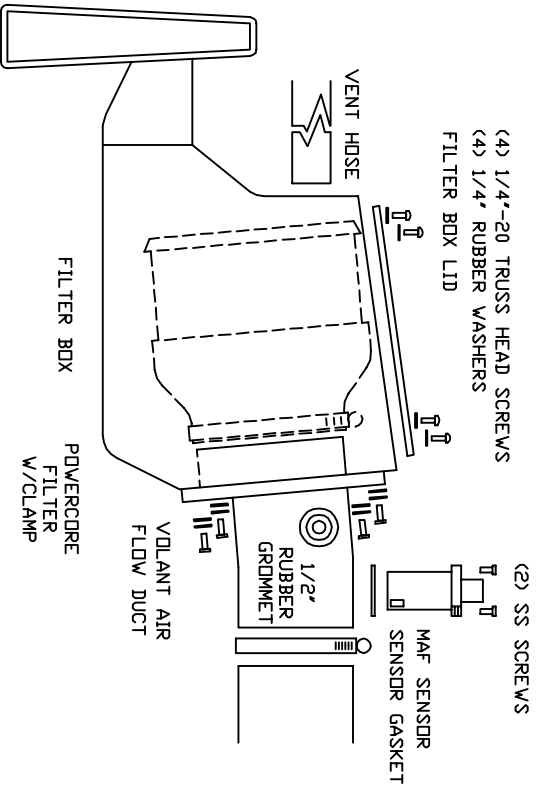

VOLANT AIR INTAKE SYSTEMS  
 PART NO.: 198646  
 INSTALLATION INSTRUCTIONS  
 WWW.VOLANT.COM  
 TECH SUPPORT: (909) 476-7225

198646 PARTS LIST			
1	VOLANT FILTER BOX	4	6 MM X 30 BOLTS
1	VOLANT FILTER BOX LID	10	1/4" WASHERS
1	VOLANT AIR FLOW DUCT	6	1/4" LOCK WASHERS
1	VOLANT AIR SCOOP	4	6 MM NUTS
1	POWERCORE FILTER W/CLAMP	2	STAINLESS STEEL SCREWS
4	1/4"-20 TRUSS HEAD SCREWS	1	1/2" RUBBER GROMMET
4	1/4" RUBBER WASHERS	1	SENSOR GASKET

VOLANT AIR SCOOP

BADGE PLATE

F-250

(4) 1/4"-20 TRUSS HEAD SCREWS  
 (4) 1/4" RUBBER WASHERS  
 FILTER BOX LID

(2) SS SCREWS

MAF SENSOR  
 SENSOR GASKET

1/2" RUBBER GROMMET

VOLANT AIR FLOW DUCT

FILTER BOX

POWERCORE FILTER W/CLAMP

VENT HOSE

BADGE PLATE  
 FENDER  
 VOLANT AIR SCOOP

(2) 1/4"-20 BOLTS  
 (2) 1/4" LOCK WASHERS  
 (2) 1/4" WASHERS

(4) 6 MM X 30 BOLTS  
 (4) 1/4" WASHERS  
 (4) 1/4" WASHERS  
 (4) 1/4" LOCK WASHERS  
 (4) 6 MM NUTS

DE CLAMP

ACCORDIAN STOCK DUCT

1/2" RUBBER GROMMET

FILTER MINDER

FILTER BOX ADAPTER