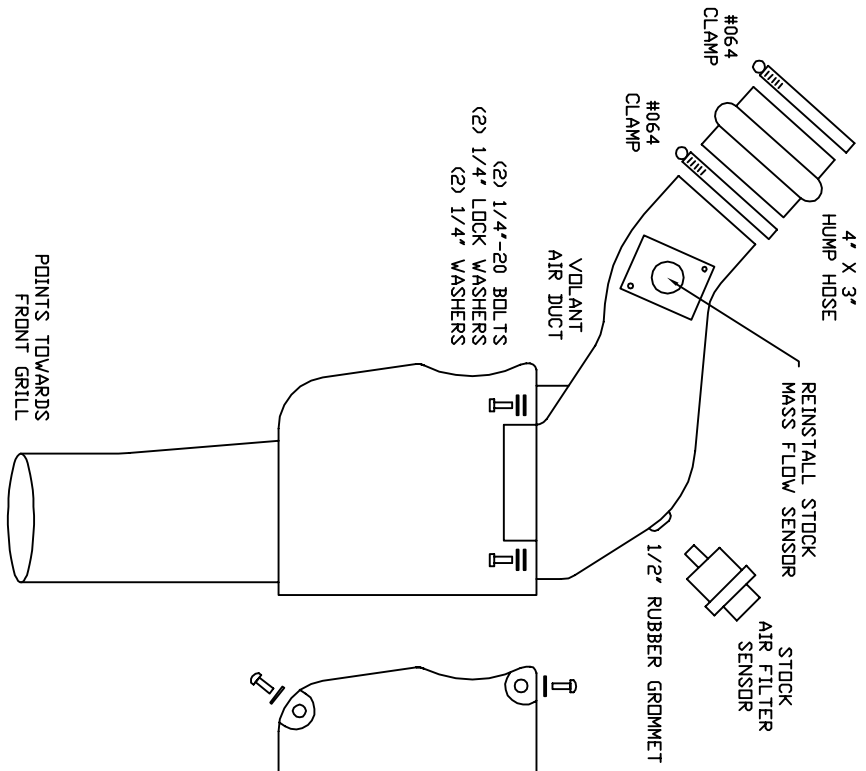

VOLANT AIR INTAKE SYSTEMS
 PART NO.: 19860
 INSTALLATION INSTRUCTIONS
 WWW.VOLANTPERFORMANCE.COM
 TECH SUPPORT: (909) 476-7225

19860 PARTS LIST			
1	FILTER BOX	2	1/4" LOCK WASHERS
1	FILTER BOX RAM AIR LID	2	1/4" WASHERS
1	VOLANT AIR DUCT	1	1/4"-20 X 1 1/2" TRUSS HEAD SCREW
1	RAM FILTER W/CLAMP	3	1/4"-20 X 1" TRUSS HEAD SCREWS
1	4" X 3" HUMPH HOSE	2	4 MM SCREWS
2	#064 CLAMPS	4	1/4" RUBBER WASHERS
2	1/4"20 BOLTS	1	1/2" RUBBER GROMMET

TOP VIEW

SIDE VIEW

ALIGNS OVER THE DRIVERS FRONT CORE SUPPORT