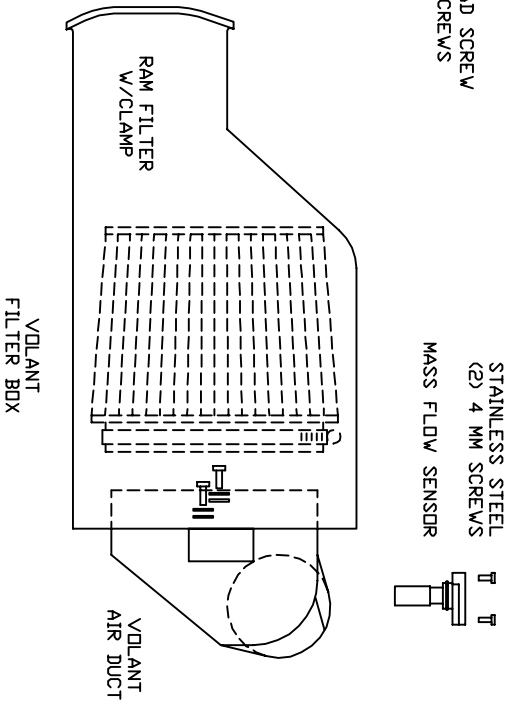

VOLANT AIR INTAKE SYSTEMS
 PART NO.: 19860
 INSTALLATION INSTRUCTIONS
 WWW.VOLANTPERFORMANCE.COM
 TECH SUPPORT: (909) 476-7225

19860 PARTS LIST			
1	FILTER BOX	2	1/4" LOCK WASHERS
1	FILTER BOX RAM AIR LID	2	1/4" WASHERS
1	VOLANT AIR DUCT	1	1/4"-20 X 1 1/2" TRUSS HEAD SCREW
1	RAM FILTER W/CLAMP	3	1/4"-20 X 1" TRUSS HEAD SCREWS
1	4" X 3" HUMPH HOSE	2	4 MM SCREWS
2	#064 CLAMPS	4	1/4" RUBBER WASHERS
2	1/4"20 BOLTS	1	1/2" RUBBER GROMMET

TOP VIEW

SIDE VIEW

ALIGNS OVER THE DRIVERS FRONT CORE SUPPORT