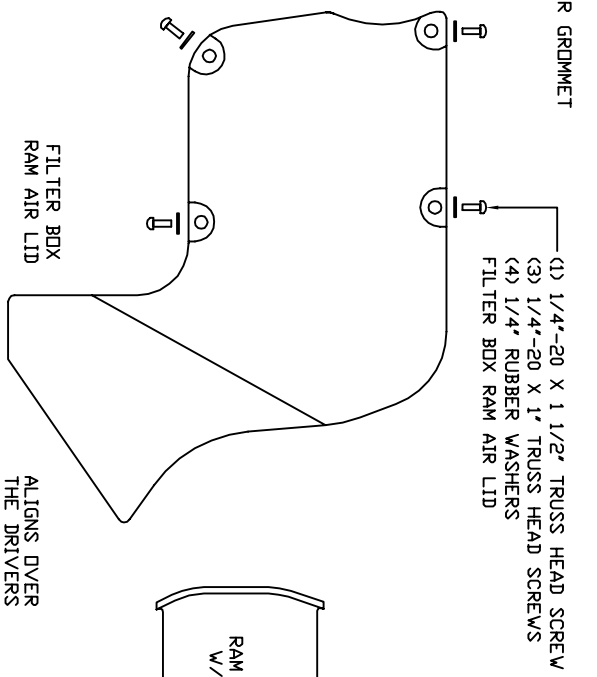

VOLANT AIR INTAKE SYSTEMS
 PART NO.: 19860
 INSTALLATION INSTRUCTIONS
 WWW.VOLANTPERFORMANCE.COM
 TECH SUPPORT: (909) 476-7225

19860 PARTS LIST			
1	FILTER BOX	2	1/4" LOCK WASHERS
1	FILTER BOX RAM AIR LID	2	1/4" WASHERS
1	VOLANT AIR DUCT	1	1/4"-20 X 1 1/2" TRUSS HEAD SCREW
1	RAM FILTER W/CLAMP	3	1/4"-20 X 1" TRUSS HEAD SCREWS
1	4" X 3" HUMPH HOSE	2	4 MM SCREWS
2	#064 CLAMPS	4	1/4" RUBBER WASHERS
2	1/4"20 BOLTS	1	1/2" RUBBER GROMMET

TOP VIEW

SIDE VIEW

ALIGNS OVER THE DRIVERS FRONT CORE SUPPORT