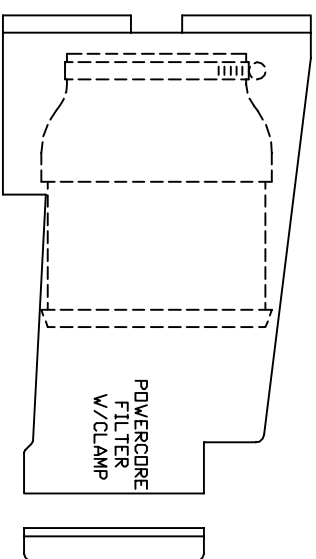

THROTTLE BODY

#048 CLAMP

3 1/2" X 3'
RUBBER REDUCER

#056 CLAMP

3/4" X 5' BREATHER HOSE

3/4" HOSE FITTING

3/4" ELBOW FITTING

3/4" X 3 1/2' BREATHER HOSE

5/8" X 4 1/2' BREATHER HOSE

5/8" HOSE FITTING

VOLANT AIR
INTAKE DUCT

1/2" GROMMET FOR FLOW SENSOR

3 1/2" HUMPH HOSE

MASS FLOW SENSOR

(4) LOCK WASHERS
(4) 1/4"-20 BOLTS

FILTER
BOX
ADAPTER

16 1/2"
RUBBER TRIM
W/SPONGE

#056
CLAMP

#056
CLAMP

3/16"
GASKET

(4) 1/4" RUBBER WASHERS
(4) 1/4"-20 TRUSS HEAD SCREWS

VOLANT FILTER BOX

SIDE VIEW

TOP VIEW