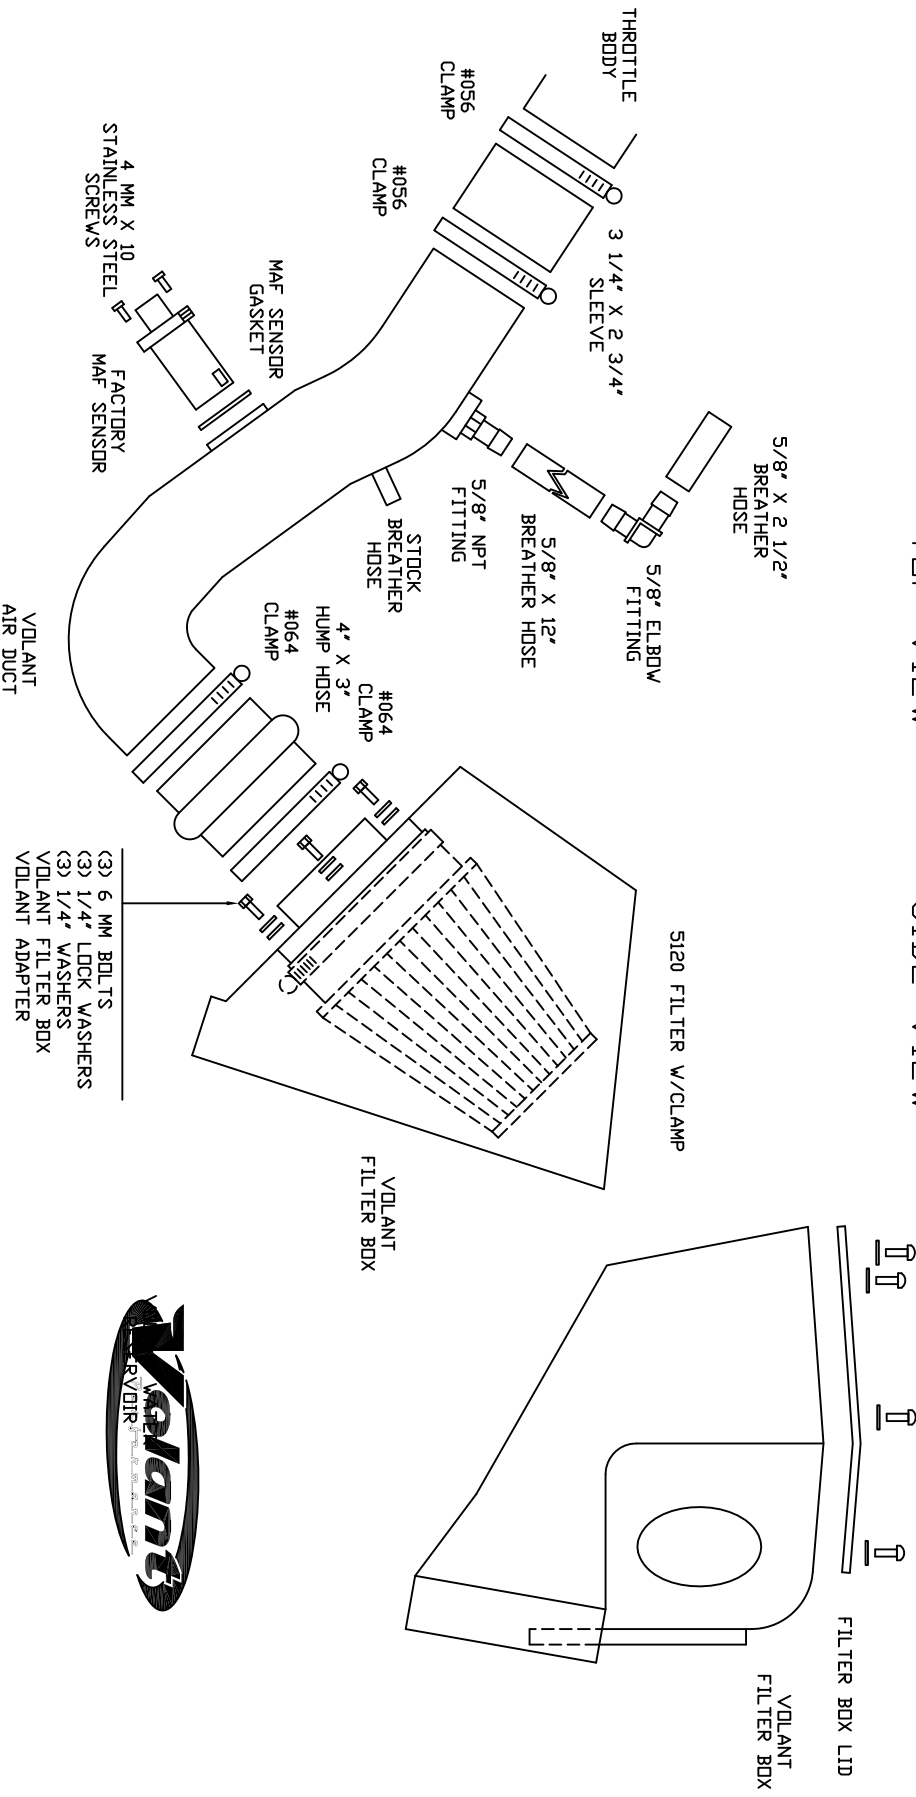

VOLANT COOL AIR INTAKES
 PART NO.: 19537
 INSTALLATION INSTRUCTIONS
 WWW.VOLANT.COM
 TECH SUPPORT: (909) 481-3888

19537 PARTS LIST					
1	VOLANT FILTER BOX	1	4" X 3' HUMP HOSE	1	5/8" NPT FITTING
1	VOLANT FILTER BOX LID	3	6 MM BOLTS	1	5/8" ELBOW FITTING
1	VOLANT AIR DUCT	3	1/4" WASHERS	1	5/8" X 12' BREATHER HOSE
1	VOLANT FILTER BOX ADAPTER	3	1/4" LOCK WASHERS	1	5/8" X 2 1/2' BREATHER HOSE
1	5120 FILTER W/CLAMP	4	1/4"-20 TRUSS HEAD SCREWS		
2	#064 CLAMPS	4	1/4" RUBBER WASHERS		
2	#056 CLAMPS	1	MAF SENSOR GASKET		
1	3 1/4" X 2 3/4" SLEEVE	2	4 MM X 10 SS SCREWS		

TOP VIEW

SIDE VIEW

(4) 1/4"-20 TRUSS HEAD SCREWS
 (4) 1/4" RUBBER WASHERS