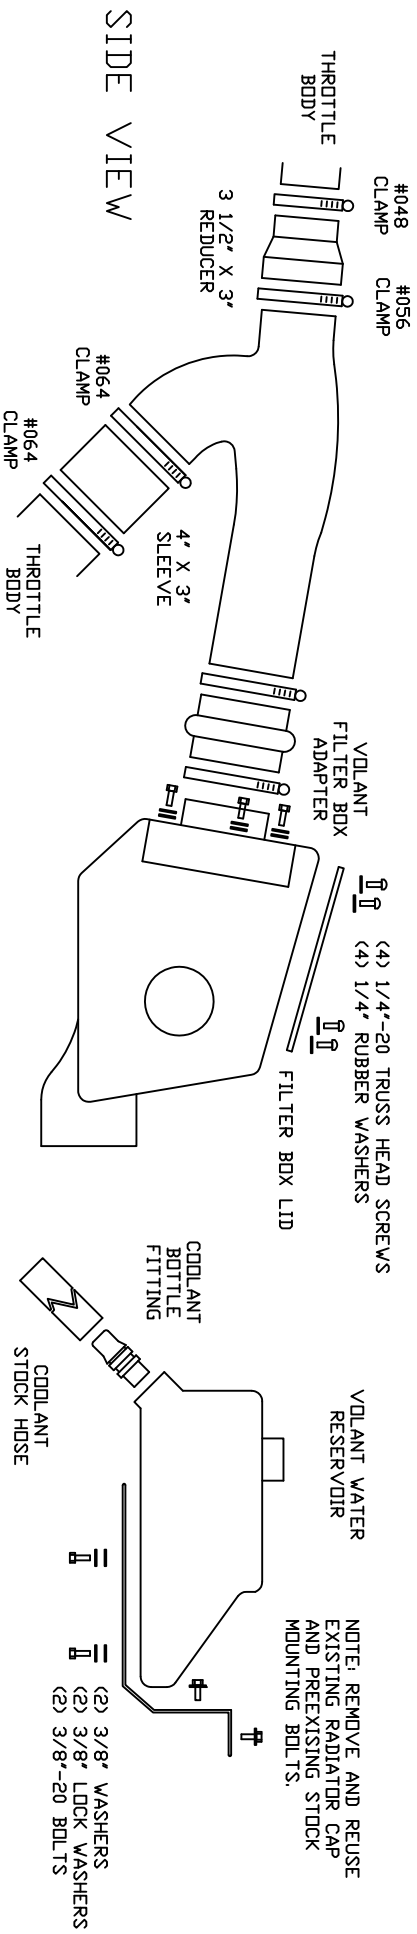

VOLANT COOL AIR INTAKES  
 PART NO.: 195356  
 INSTALLATION INSTRUCTIONS  
 WWW.VOLANT.COM  
 TECH SUPPORT: (909) 481-3888

195356 PARTS LIST		1	4" X 3" SLEEVE	3	3/8"-20 WASHERS
1	VOLANT FILTER BOX	1	#048 CLAMP	2	1/4" X 7/8" WASHERS
1	VOLANT FILTER BOX LID	1	#056 CLAMP	4	1/4" LOCK WASHERS
1	VOLANT AIR DUCT	3	#064 CLAMPS	2	3/8" LOCK WASHERS
1	VOLANT FILTER BOX ADAPTER	1	#072 CLAMP	1	19754 MAF GASKET
1	POWERCORE FILTER W/CLAMP	1	6 MM X 25 BOLT	2	4 MM X 10 SCREWS
1	COOLANT RESERVOIR BOTTLE	3	1/4"-20 BOLTS	1	5/8" X 12" BREATHER HOSE
1	COOLANT TRAY	3	3/8"-20 BOLTS	4	1/4"-20 TRUSS HEAD SCREWS
1	3 1/2" X 3" REDUCER	1	6 MM NUT	4	1/4" RUBBER WASHERS
1	4" X 3" HUMP HOSE	3	1/4"-20 WASHERS	1	COOLANT BOTTLE FITTING

TOP VIEW

SIDE VIEW

NOTE: REMOVE AND REUSE EXISTING RADIATOR CAP AND PREEXISTING STOCK MOUNTING BOLTS.

- (2) 3/8" WASHERS
- (2) 3/8" LOCK WASHERS
- (2) 3/8"-20 BOLTS