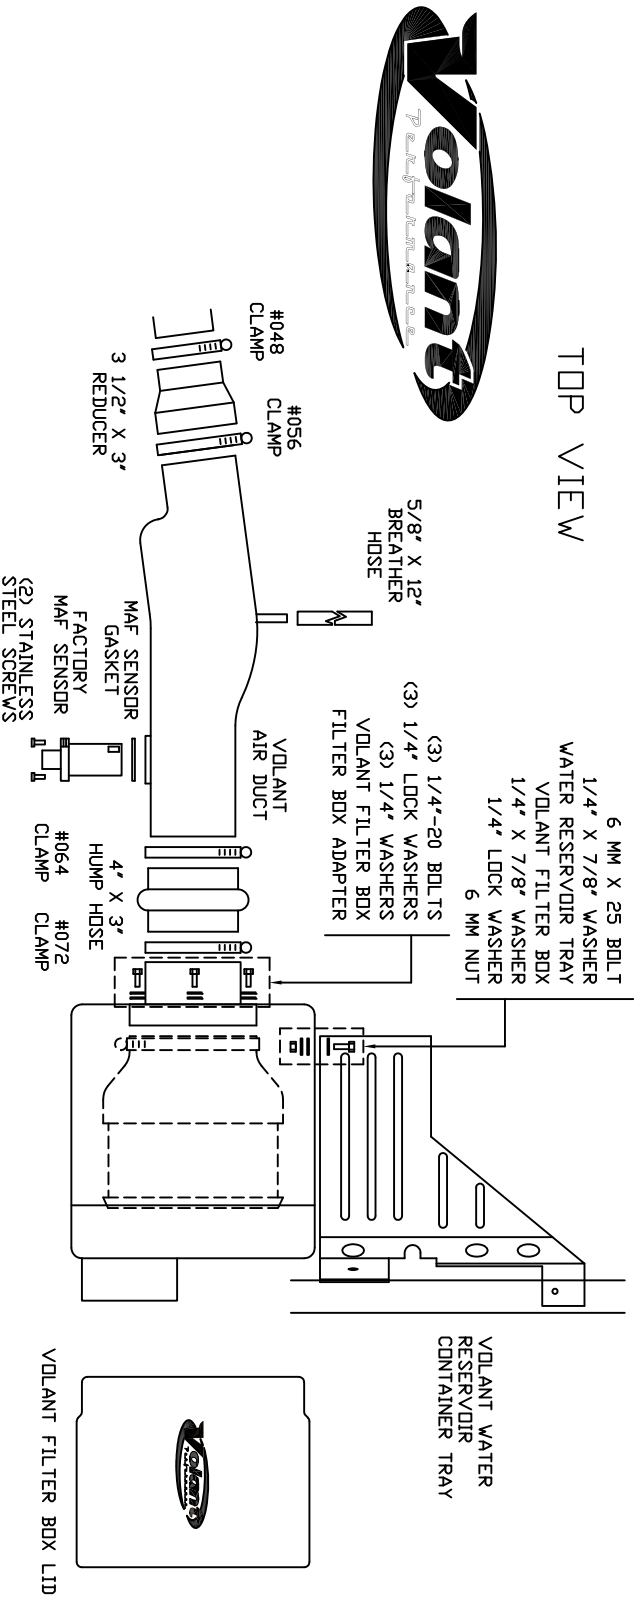

VOLANT COOL AIR INTAKES  
 PART NO.: 195356  
 INSTALLATION INSTRUCTIONS  
 WWW.VOLANT.COM  
 TECH SUPPORT: (909) 481-3888

195356 PARTS LIST		1	4" X 3" SLEEVE	3	3/8"-20 WASHERS
1	VOLANT FILTER BOX	1	#048 CLAMP	2	1/4" X 7/8" WASHERS
1	VOLANT FILTER BOX LID	1	#056 CLAMP	4	1/4" LOCK WASHERS
1	VOLANT AIR DUCT	3	#064 CLAMPS	2	3/8" LOCK WASHERS
1	VOLANT FILTER BOX ADAPTER	1	#072 CLAMP	1	19754 MAF GASKET
1	POWERCORE FILTER W/CLAMP	1	6 MM X 25 BOLT	2	4 MM X 10 SCREWS
1	COOLANT RESERVOIR BOTTLE	3	1/4"-20 BOLTS	1	5/8" X 12" BREATHER HOSE
1	COOLANT TRAY	3	3/8"-20 BOLTS	4	1/4"-20 TRUSS HEAD SCREWS
1	3 1/2" X 3" REDUCER	1	6 MM NUT	4	1/4" RUBBER WASHERS
1	4" X 3" HUMP HOSE	3	1/4"-20 WASHERS	1	COOLANT BOTTLE FITTING

TOP VIEW

SIDE VIEW

NOTE: REMOVE AND REUSE EXISTING RADIATOR CAP AND PREEXISTING STOCK MOUNTING BOLTS.

- (2) 3/8" WASHERS
- (2) 3/8" LOCK WASHERS
- (2) 3/8"-20 BOLTS