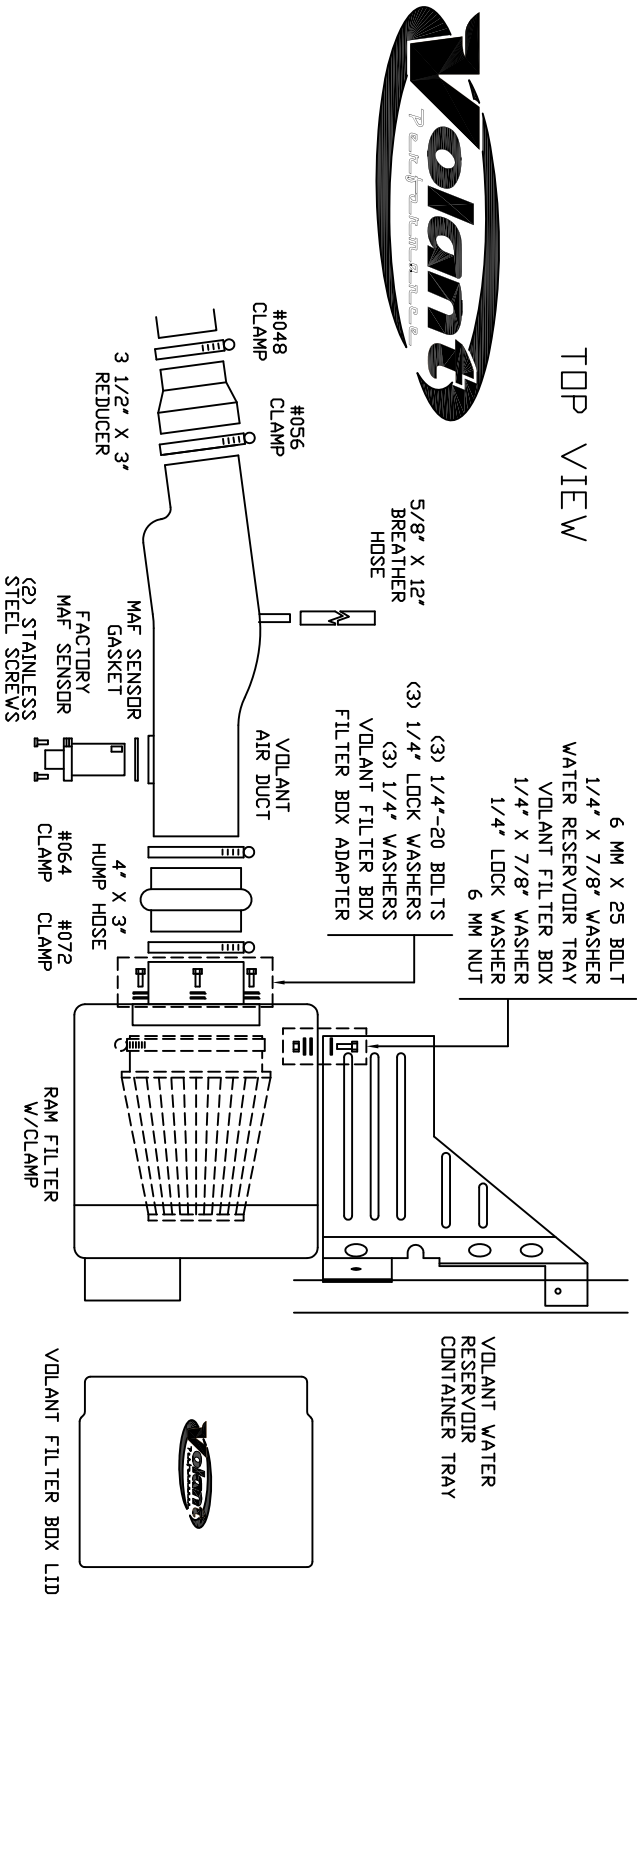

VOLANT COOL AIR INTAKES
 PART NO.: 19535
 INSTALLATION INSTRUCTIONS
 WWW.VOLANT.COM
 TECH SUPPORT: (909) 481-3888

19535 PARTS LIST		1	4" X 3" SLEEVE	3	3/8"-20 WASHERS
1	VOLANT FILTER BOX	1	#048 CLAMP	2	1/4" X 7/8" WASHERS
1	VOLANT FILTER BOX LID	1	#056 CLAMP	4	1/4" LOCK WASHERS
1	VOLANT AIR DUCT	3	#064 CLAMPS	2	3/8" LOCK WASHERS
1	VOLANT FILTER BOX ADAPTER	1	#072 CLAMP	1	19754 MAF GASKET
1	RAM FILTER W/CLAMP	1	6 MM X 25 BOLT	2	4 MM X 10 SCREWS
1	COOLANT RESERVOIR BOTTLE	3	1/4"-20 BOLTS	1	5/8" X 12" BREATHER HOSE
1	COOLANT TRAY	3	3/8"-20 BOLTS	4	1/4"-20 TRUSS HEAD SCREWS
1	3 1/2" X 3" REDUCER	1	6 MM NUT	4	1/4" RUBBER WASHERS
1	4" X 3" HUMP HOSE	3	1/4"-20 WASHERS	1	COOLANT BOTTLE FITTING

TOP VIEW

SIDE VIEW