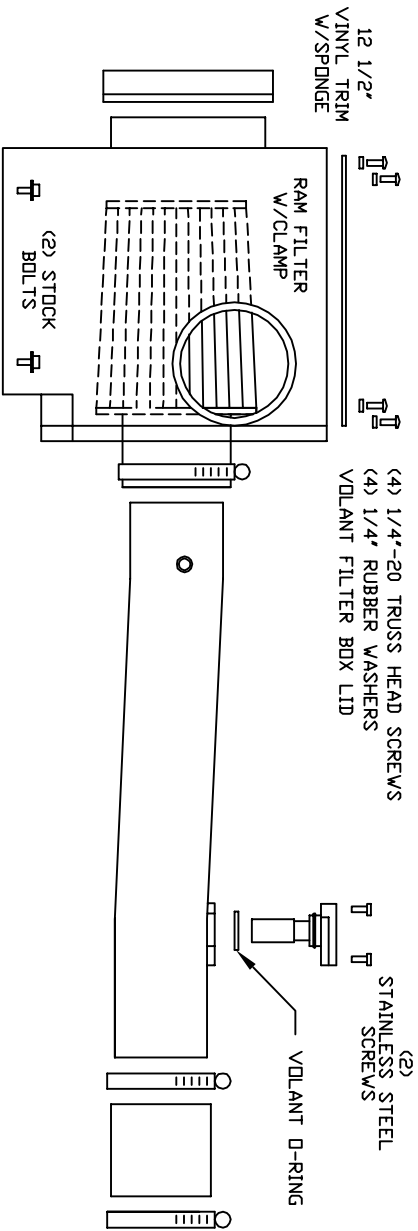

VOLANT AIR INTAKE SYSTEMS
 PART NO.: 18640
 INSTALLATION INSTRUCTIONS
 WWW.VOLANTPERFORMANCE.COM
 TECH SUPPORT: (909) 476-7225

18640 PARTS LIST

1	VOLANT FILTER BOX	4	1/4" RUBBER WASHERS	1	5/8" X 8 1/2" BREATHER HOSE
1	VOLANT FILTER BOX LID	2	STAINLESS STEEL SCREWS	1	1/16" X 12" BREATHER HOSE
1	VOLANT AIR FLOW DUCT	1	VOLANT O-RING	1	3" RUBBER END CAP
1	RAM FILTER W/CLAMP	1	5/8" ELBOW FITTING		
1	3" X 2 1/2" SLEEVE	1	5/8" STRAIGHT FITTING		
2	#048 CLAMPS	1	1/16" X 1/8" NPT FITTING		
4	1/4"-20 TRUSS HEAD SCREWS	1	12 1/2" VINYL TRIM W/SPONGE		

SIDE VIEW

TOP VIEW