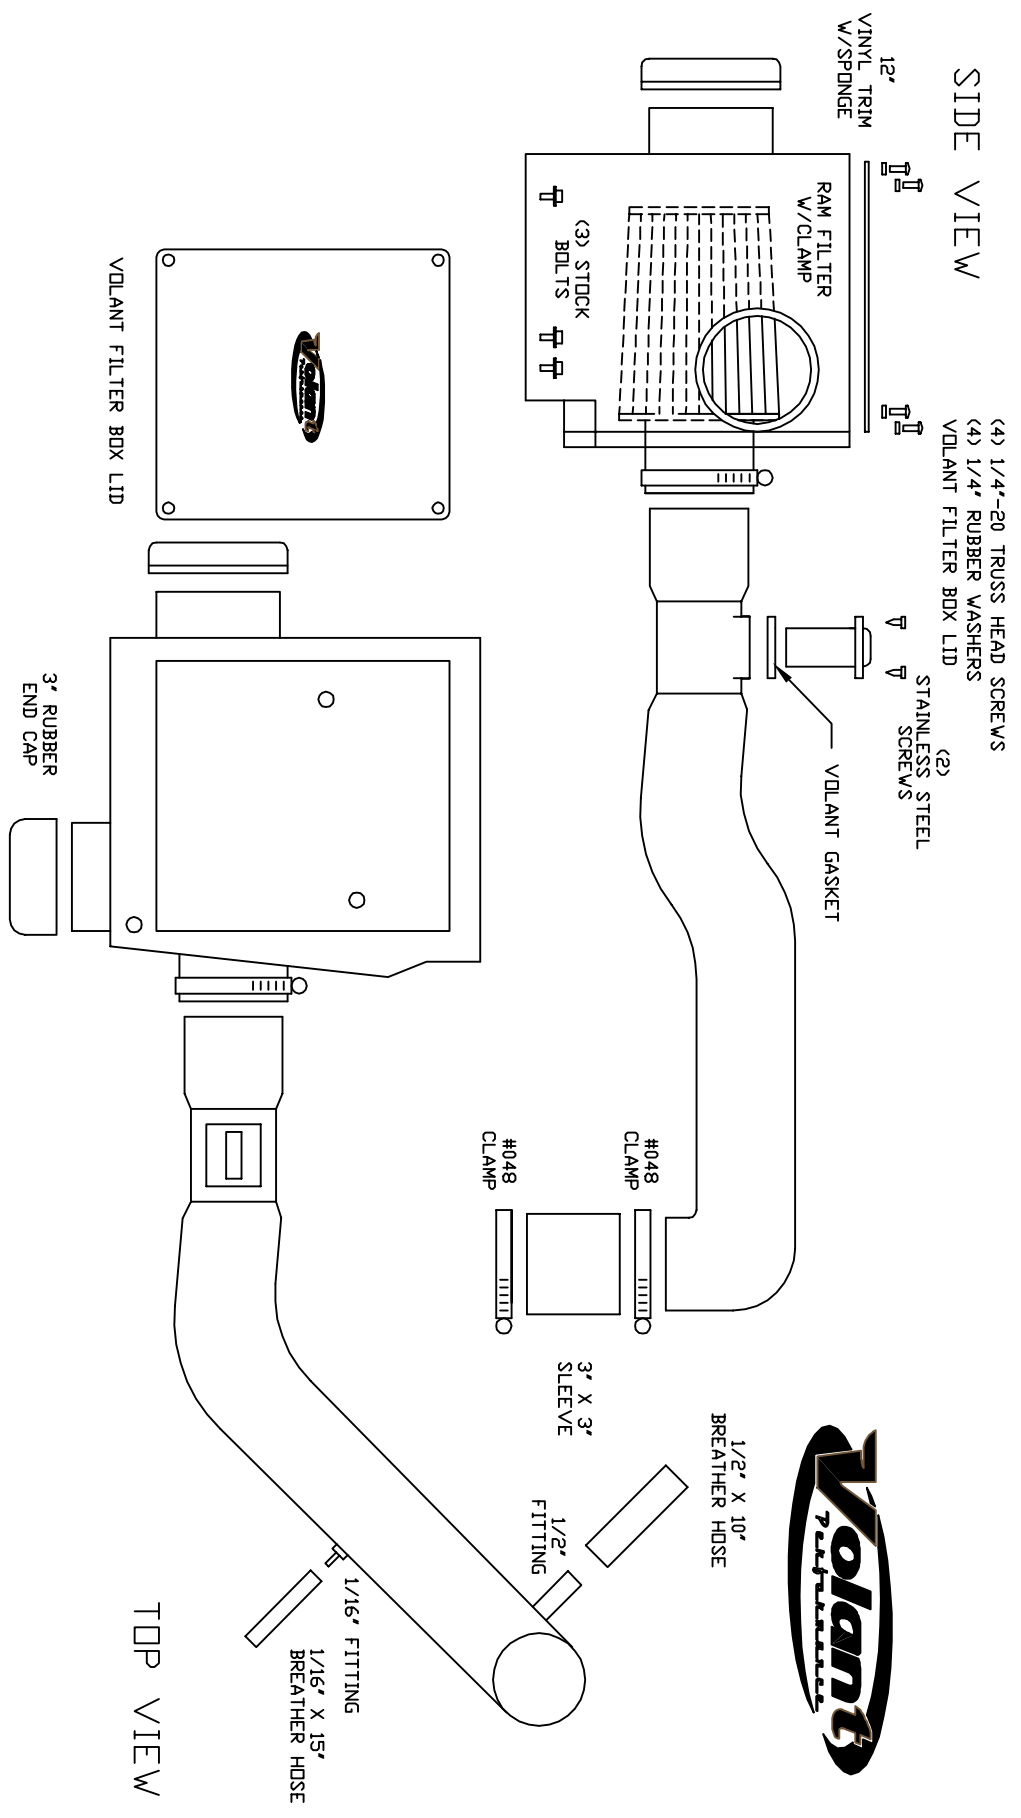

VOLANT AIR INTAKE SYSTEMS
 PART NO.: 18427
 INSTALLATION INSTRUCTIONS
 WWW.VOLANTPERFORMANCE.COM
 TECH SUPPORT: (909) 476-7225

18427 PARTS LIST		4	1/4" RUBBER WASHERS
1	VOLANT FILTER BOX	2	STAINLESS STEEL SCREWS
1	VOLANT FILTER BOX LID	1	VOLANT GASKET
1	VOLANT AIR FLOW DUCT	1	1/16" NPT FITTING
1	RAM FILTER W/CLAMP	1	12" VINYL TRIM W/SPONGE
1	3" X 3" SLEEVE	1	1/2" X 10" BREATHER HOSE
2	#048 CLAMPS	1	1/16" X 15" BREATHER HOSE
4	1/4"-20 TRUSS HEAD SCREWS	1	3" RUBBER END CAP

SIDE VIEW

TOP VIEW