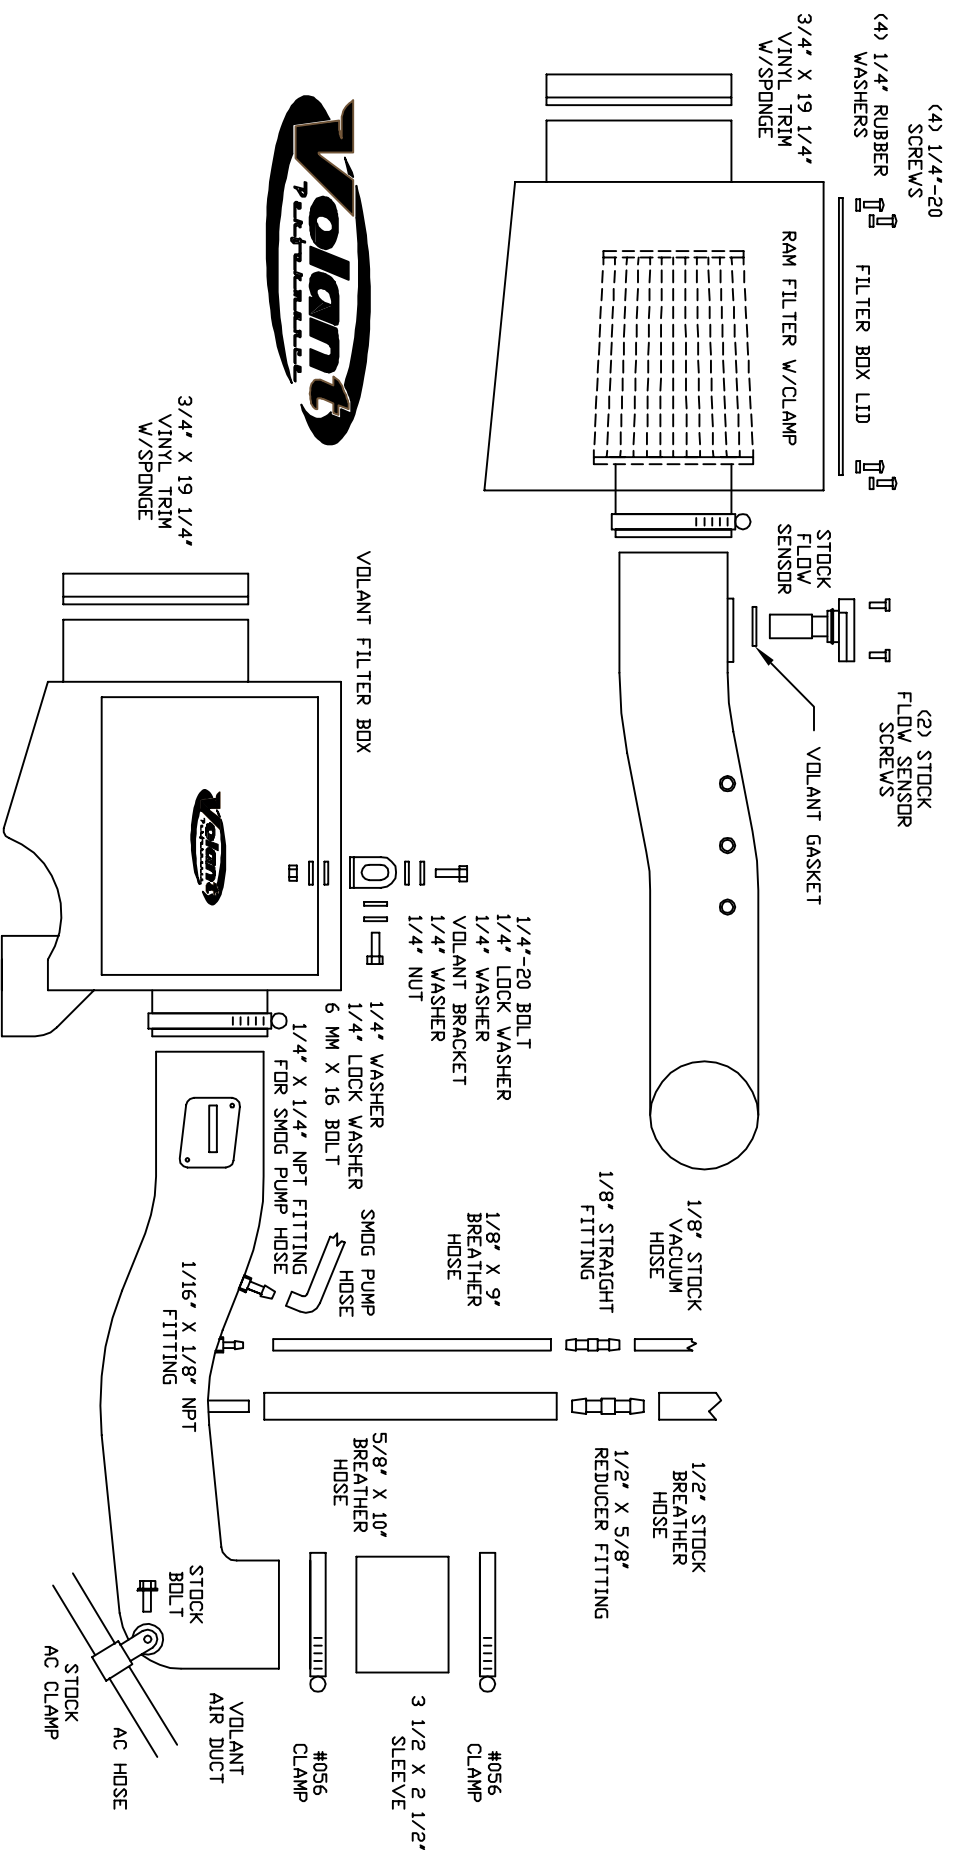

VOLANT AIR INTAKE SYSTEMS
 PART NO.: 18047 2005
 INSTALLATION INSTRUCTIONS
 WWW.VOLANTPERFORMANCE.COM
 TECH SUPPORT: (909) 476-7225

18047 PARTS LIST

1	VOLANT FILTER BOX	3	1/4" WASHERS	1	1/16" X 1/8" NPT FITTING
1	VOLANT FILTER BOX LID	2	1/4" LOCK WASHER	1	1/4" X 1/4" NPT FITTING
1	VOLANT AIR FLOW DUCT	1	1/4" NUT	1	5/8" X 10" BREATHER HOSE
1	RAM FILTER W/CLAMP	4	1/4"-20 TRUSS HEAD SCREWS	1	1/8" X 9" BREATHER HOSE
1	3 1/2 X 2 1/2" SLEEVE	4	1/4" RUBBER WASHERS	1	3/4" X 19 1/4" VINYL TRIM
2	#056 CLAMP	1	1/2" X 5/8" REDUCER FITTING	1	VOLANT GASKET
1	1/4"-20 BOLT	1	1/8" STRAIGHT FITTING	1	VOLANT BRACKET

3/4" X 19 1/4" VINYL TRIM W/SPONGE