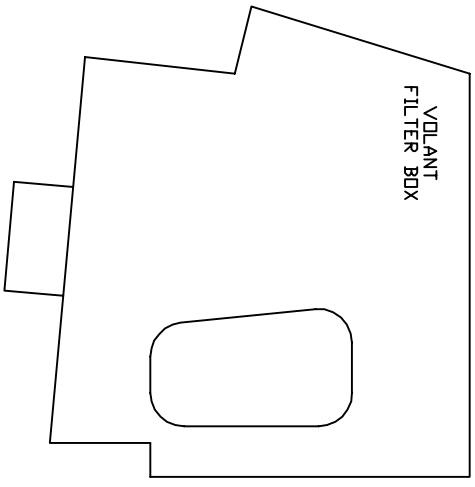

VOLANT AIR INTAKE SYSTEMS
 PART NO.: 17861
 INSTALLATION INSTRUCTIONS
 WWW.VOLANTPERFORMANCE.COM
 TECH SUPPORT: (909) 476-7225

17861 PARTS LIST		3	1/4" WASHERS
1	VOLANT FILTER BOX	1	1/4" LOCK WASHER
1	VOLANT FILTER BOX LID	1	1/4" NUT
1	VOLANT AIR DUCT	4	1/4"-20 TRUSS HEAD SCREWS
1	RAM FILTER W/CLAMP	4	1/4" RUBBER WASHERS
2	#056 CLAMPS	1	1/2" RUBBER GROMMET
1	3 1/4" X 3' SLEEVE	1	VOLANT BRACKET
1	1/4"-20 BOLT	1	1/2" X 15' BREATHER HOSE

SIDE VIEW

LOCATION FOR AIR TEMP SENSOR

- 1/4"-20 BOLT
- 1/4" WASHER
- VOLANT BRACKET
- 1/4" WASHER
- 1/4" LOCK WASHER
- 1/4" NUT

- STOCK BOLT
- 1/4" WASHER
- VOLANT BRACKET

TOP VIEW

RAM FILTER W/CLAMP

VOLANT AIR DUCT

LOCATION FOR AIR TEMP SENSOR

1/2" RUBBER GROMMET

1/2" X 15' BREATHER HOSE

THROTTLE BODY

- #056 CLAMP
- 3 1/4" X 3' HUMP HOSE
- #056 CLAMP