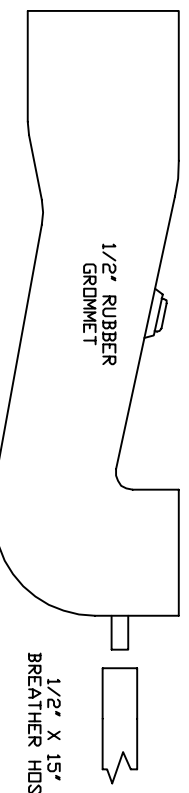

VOLANT AIR INTAKE SYSTEMS
 PART NO.: 17861
 INSTALLATION INSTRUCTIONS
 WWW.VOLANTPERFORMANCE.COM
 TECH SUPPORT: (909) 476-7225

17861 PARTS LIST		3	1/4" WASHERS
1	VOLANT FILTER BOX	1	1/4" LOCK WASHER
1	VOLANT FILTER BOX LID	1	1/4" NUT
1	VOLANT AIR DUCT	4	1/4"-20 TRUSS HEAD SCREWS
1	RAM FILTER W/CLAMP	4	1/4" RUBBER WASHERS
2	#056 CLAMPS	1	1/2" RUBBER GROMMET
1	3 1/4" X 3' SLEEVE	1	VOLANT BRACKET
1	1/4"-20 BOLT	1	1/2" X 15' BREATHER HOSE

SIDE VIEW

LOCATION FOR AIR TEMP SENSOR

- 1/4"-20 BOLT
- 1/4" WASHER
- VOLANT BRACKET
- 1/4" WASHER
- 1/4" LOCK WASHER
- 1/4" NUT

- STOCK BOLT
- 1/4" WASHER
- VOLANT BRACKET

TOP VIEW

RAM FILTER W/CLAMP

VOLANT AIR DUCT

LOCATION FOR AIR TEMP SENSOR

1/2" RUBBER GROMMET

1/2" X 15' BREATHER HOSE

THROTTLE BODY

- #056 CLAMP
- 3 1/4" X 3' HUMP HOSE
- #056 CLAMP