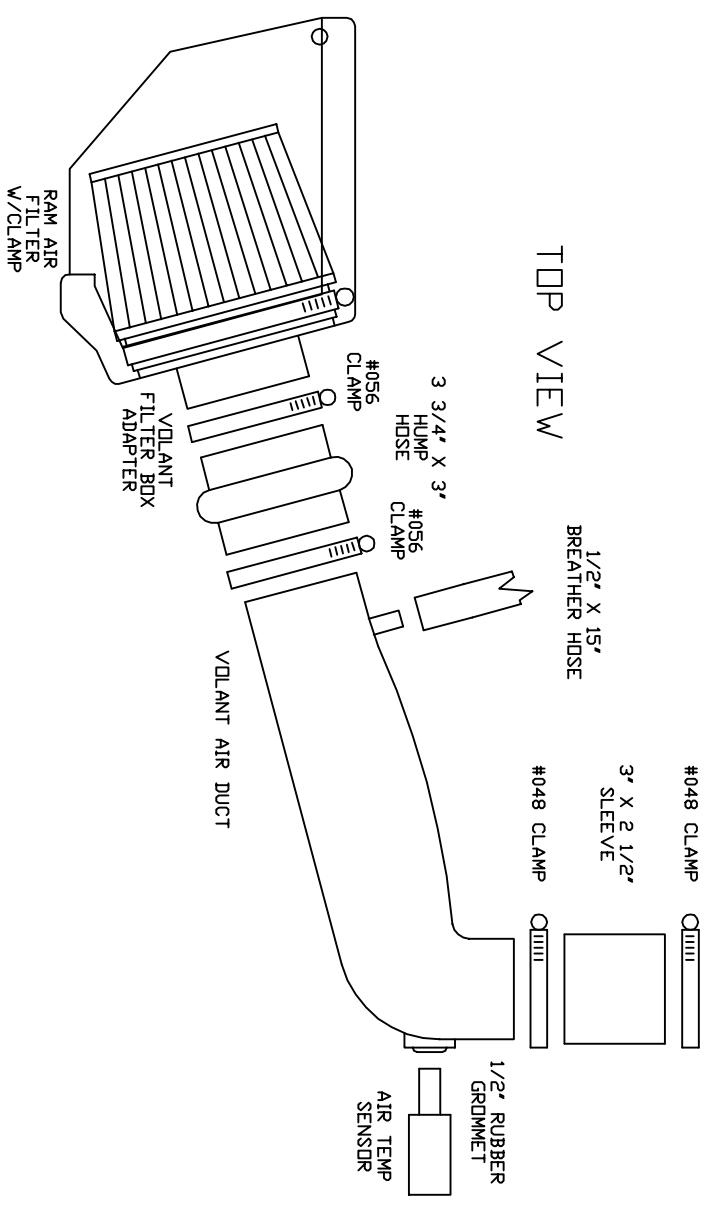

VOLANT AIR INTAKE SYSTEMS
 PART NO.: 17638
 INSTALLATION INSTRUCTIONS
 WWW.VOLANTPERFORMANCE.COM
 TECH SUPPORT: (909) 476-7225

17638 PARTS LIST			
1	VOLANT FILTER BOX	4	1/4"-20 TRUSS HEAD SCREWS
1	VOLANT FILTER BOX LID	4	1/4" RUBBER WASHERS
1	VOLANT AIR DUCT	1	3" X 2 1/2" SLEEVE
1	VOLANT FILTER BOX ADAPTER	1	3 3/4" X 3" HUMP HOSE
1	RAM FILTER W/CLAMP	1	1/2" RUBBER GRDMET
2	#048 CLAMPS	1	1/2" X 15" BREATHER HOSE
2	#056 CLAMPS		

SIDE VIEW

TOP VIEW