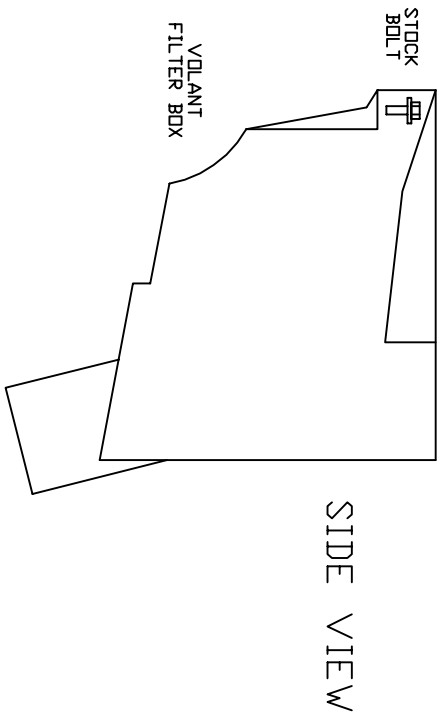

VOLANT AIR INTAKE SYSTEMS
 PART NO.: 17638
 INSTALLATION INSTRUCTIONS
 WWW.VOLANTPERFORMANCE.COM
 TECH SUPPORT: (909) 476-7225

17638 PARTS LIST			
1	VOLANT FILTER BOX	4	1/4"-20 TRUSS HEAD SCREWS
1	VOLANT FILTER BOX LID	4	1/4" RUBBER WASHERS
1	VOLANT AIR DUCT	1	3" X 2 1/2" SLEEVE
1	VOLANT FILTER BOX ADAPTER	1	3 3/4" X 3" HUMP HOSE
1	RAM FILTER W/CLAMP	1	1/2" RUBBER GRDMET
2	#048 CLAMPS	1	1/2" X 15" BREATHER HOSE
2	#056 CLAMPS		

SIDE VIEW

TOP VIEW