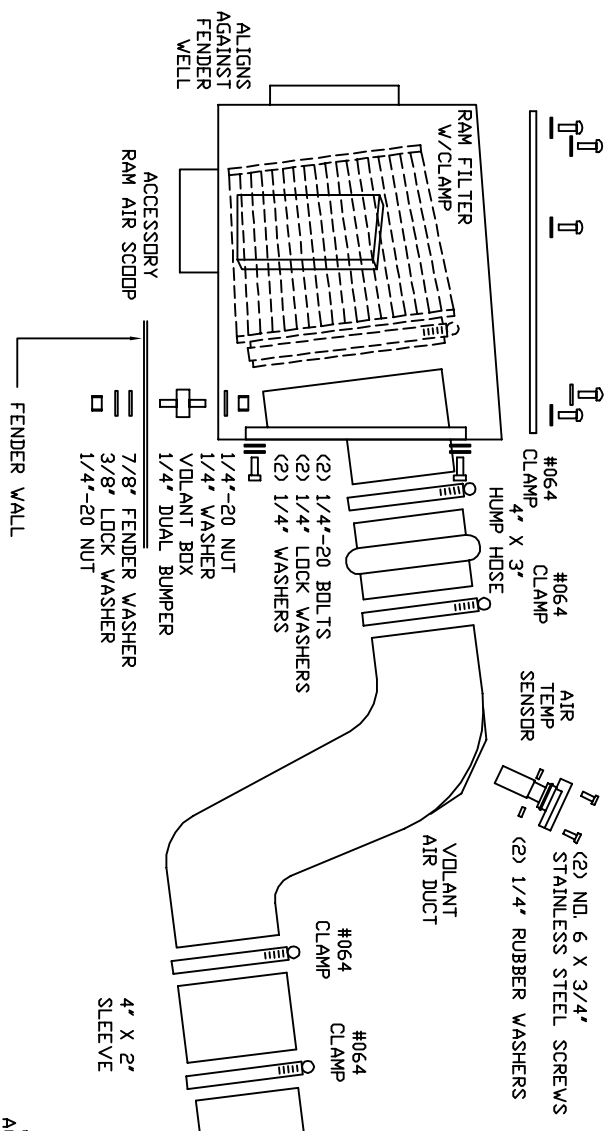

VOLANT AIR INTAKE SYSTEMS
 PART NO.: 16559
 INSTALLATION INSTRUCTIONS
 WWW.VOLANTPERFORMANCE.COM
 TECH SUPPORT: (909) 476-7225

16559 PARTS LIST

1	VOLANT FILTER BOX	4	#064 CLAMPS	1	1/4" DUAL BUMPER
1	VOLANT FILTER BOX LID	2	1/4"-20 BOLTS	2	NO. 6 X 3/4" SS SCREWS
1	VOLANT FILTER BOX ADAPTER	2	1/4" LOCK WASHERS	2	1/4" SMALL RUBBER WASHERS
1	VOLANT AIR DUCT	3	1/4" WASHERS	5	1/4"-20 TRUSS HEAD SCREWS
1	RAM FILTER W/CLAMP	1	3/8" LOCK WASHERS	5	1/4" RUBBER WASHERS
1	4" X 3" HUMPH HOSE	1	7/8" FENDER WASHER	1	T20 TORX BIT
1	4" X 2" SLEEVE	2	1/4"-20 NUTS		

- (5) 1/4"-20 TRUSS HEAD SCREWS
- (5) 1/4" RUBBER WASHERS
- FILTER BOX LID

SIDE VIEW

TOP VIEW