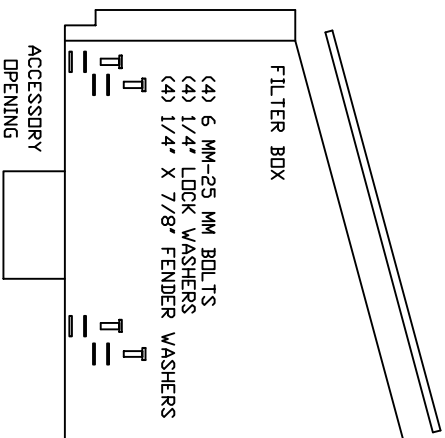

VOLANT AIR INTAKE SYSTEMS
 PART NO.: 159816
 INSTALLATION INSTRUCTIONS
 WWW.VOLANTPERFORMANCE.COM
 TECH SUPPORT: (909) 476-7225

159816 PARTS LIST					
1	VOLANT FILTER BOX	1	3 3/4" X 4 1/2" SLEEVE	1	VOLANT RUBBER GROMMET
1	VOLANT FILTER BOX LID	2	#060 CLAMPS		
1	VOLANT FILTER BOX ADAPTER	4	6 MM-25 BOLTS		
1	VOLANT AIR FLOW DUCT	3	10/32" X 3/4" BOLTS		
1	POWER CORE FILTER W/CLAMP	4	1/4" X 7/8" FENDER WASHERS		
5	1/4"-20 TRUSS HEAD SCREWS	1	1/4" WASHERS		
5	1/4" RUBBER WASHERS	5	1/4" LOCK WASHERS		

VOLANT RUBBER GROMMET

3 3/4" X 4 1/2" SLEEVE

VOLANT AIR FLOW DUCT