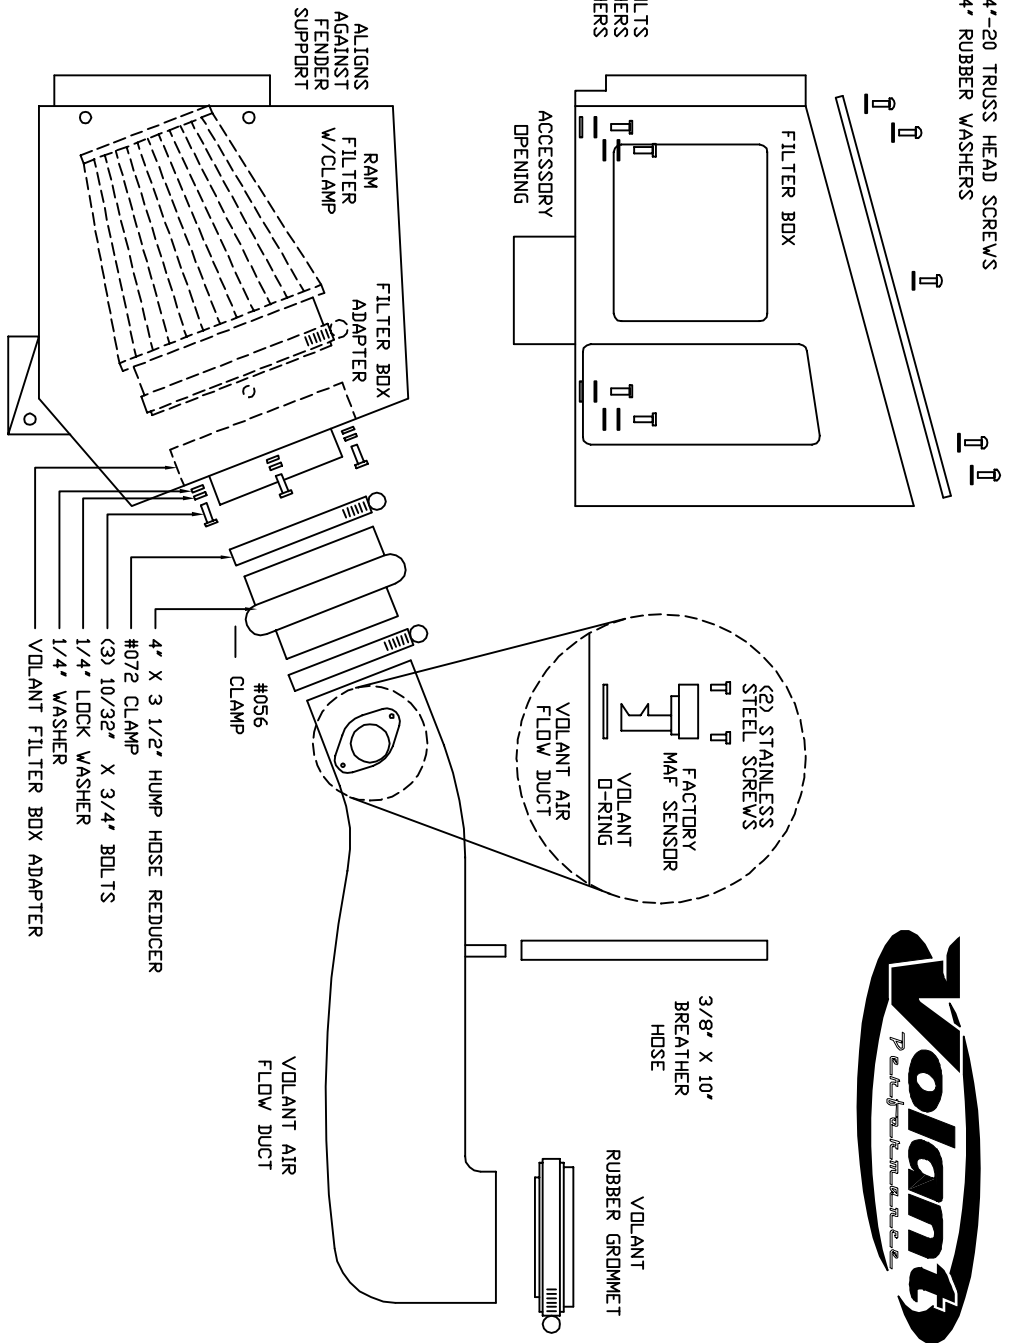

VOLANT COOL AIR INTAKES
 PART NO.: 15360
 INSTALLATION INSTRUCTIONS
 WWW.VOLANT.COM
 TECH SUPPORT: (909) 481-3888

15360 PARTS LIST

| | | | | | |
|---|---------------------------|---|----------------------------|---|--------------------------|
| 1 | VOLANT FILTER BOX | 1 | 4" X 3 1/2" HH REDUCER | 5 | 1/4" LOCK WASHERS |
| 1 | VOLANT FILTER BOX LID | 1 | #056 CLAMPS | 1 | VOLANT RUBBER GROMMET |
| 1 | VOLANT FILTER BOX ADAPTER | 1 | #064 CLAMPS | 1 | 3/8" X 10" BREATHER HOSE |
| 1 | VOLANT AIR FLOW DUCT | 4 | 6 MM-25 BOLTS | 2 | STAINLESS STEEL SCREWS |
| 1 | RAM FILTER W/CLAMP | 3 | 10/32" X 3/4" BOLTS | 1 | VOLANT O-RING |
| 5 | 1/4"-20 TRUSS HEAD SCREWS | 4 | 1/4" X 7/8" FENDER WASHERS | | |
| 5 | 1/4" RUBBER WASHERS | 1 | 1/4" WASHERS | | |

NOTE: MUST REMOVE NEGATIVE BATTERY CABLE