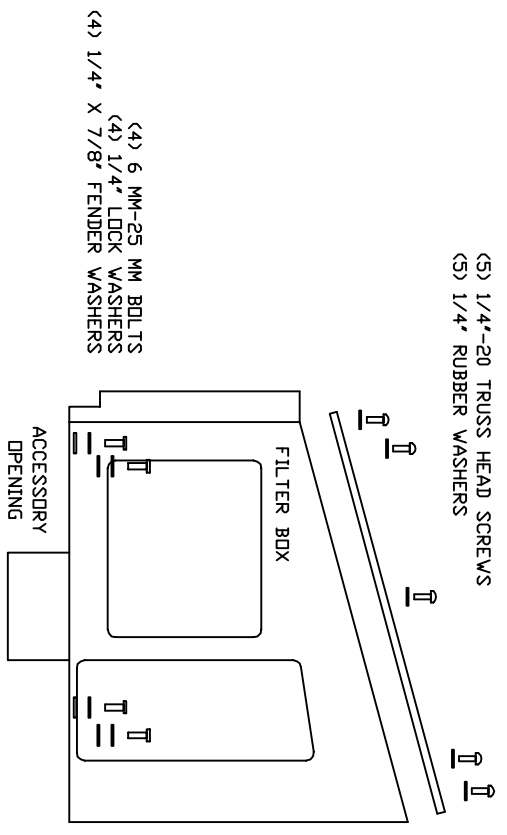

VOLANT COOL AIR INTAKES
 PART NO.: 15360
 INSTALLATION INSTRUCTIONS
 WWW.VOLANT.COM
 TECH SUPPORT: (909) 481-3888

15360 PARTS LIST

| | | | | | |
|---|---------------------------|---|----------------------------|---|--------------------------|
| 1 | VOLANT FILTER BOX | 1 | 4" X 3 1/2" HH REDUCER | 5 | 1/4" LOCK WASHERS |
| 1 | VOLANT FILTER BOX LID | 1 | #056 CLAMPS | 1 | VOLANT RUBBER GROMMET |
| 1 | VOLANT FILTER BOX ADAPTER | 1 | #064 CLAMPS | 1 | 3/8" X 10" BREATHER HOSE |
| 1 | VOLANT AIR FLOW DUCT | 4 | 6 MM-25 BOLTS | 2 | STAINLESS STEEL SCREWS |
| 1 | RAM FILTER W/CLAMP | 3 | 10/32" X 3/4" BOLTS | 1 | VOLANT O-RING |
| 5 | 1/4"-20 TRUSS HEAD SCREWS | 4 | 1/4" X 7/8" FENDER WASHERS | | |
| 5 | 1/4" RUBBER WASHERS | 1 | 1/4" WASHERS | | |

NOTE: MUST REMOVE NEGATIVE BATTERY CABLE