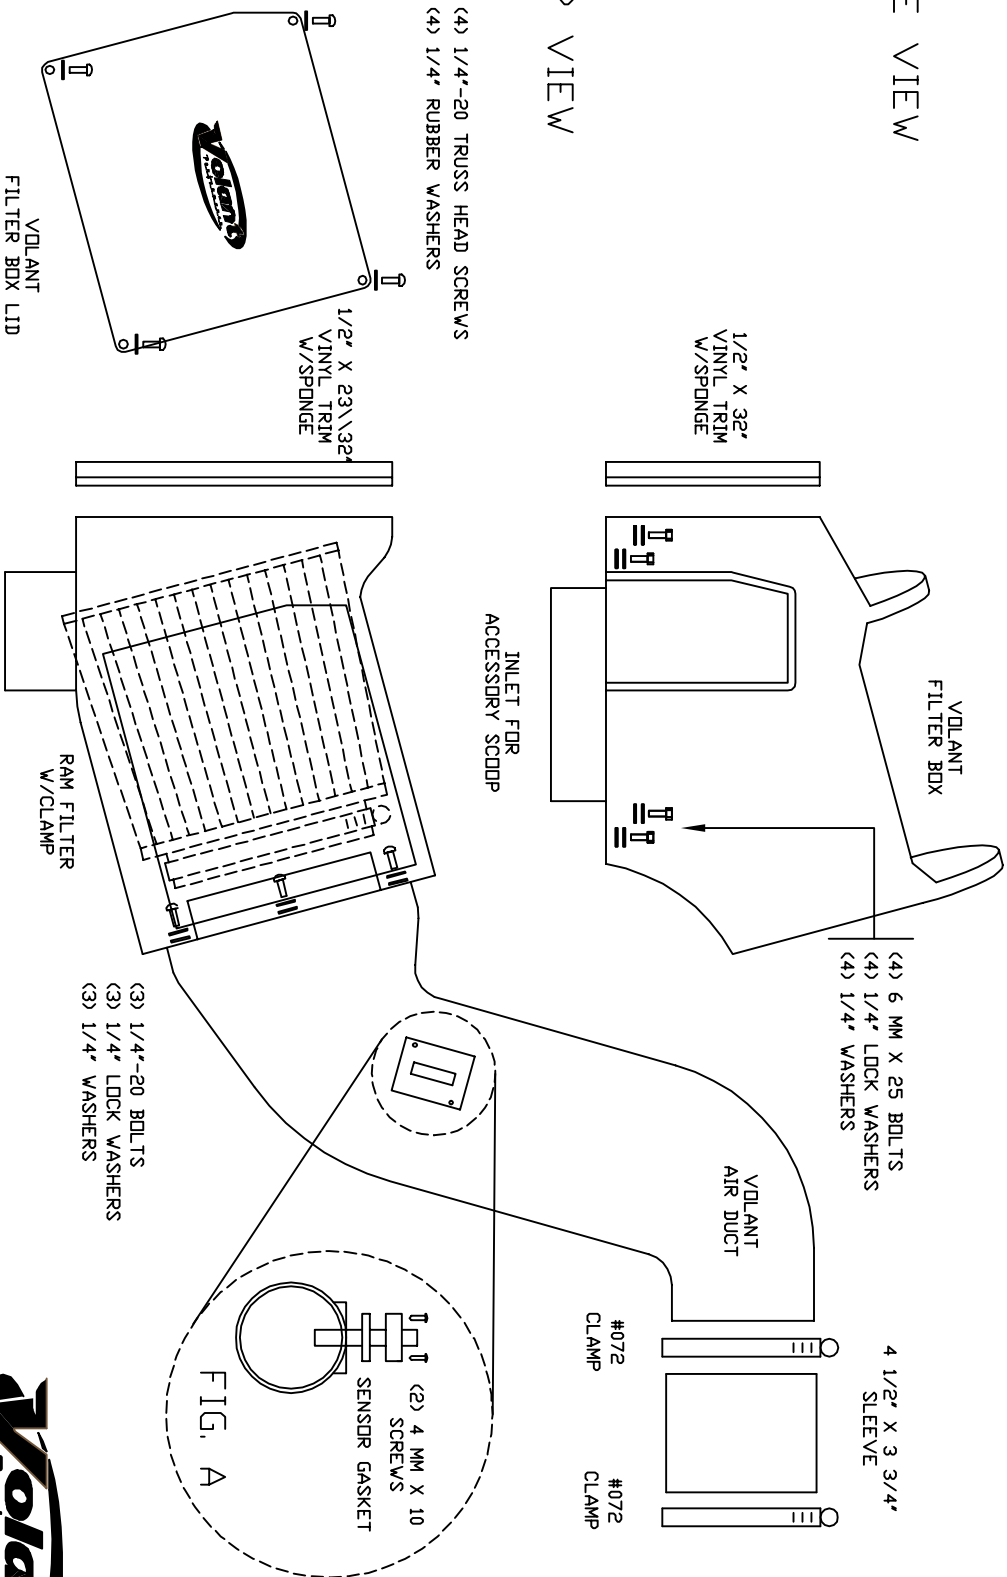

VOLANT AIR INTAKE SYSTEMS  
 PART NO.: 15166  
 INSTALLATION INSTRUCTIONS  
 WWW.VOLANTPERFORMANCE.COM  
 TECH SUPPORT: (909) 476-7225

15166 PARTS LIST			
1	VOLANT FILTER BOX	4	1/4" RUBBER WASHERS
1	VOLANT FILTER BOX LID	2	4 MM X 10 SCREWS
1	VOLANT AIR DUCT	3	1/4"-20 BDL'TS
1	RAM FILTER W/CLAMP	4	6 MM X 25 BDL'TS
2	#072 CLAMPS	7	1/4" LOCK WASHERS
1	4 1/2" X 3 3/4" SLEEVE	1	1/2" X 32" VINYL TRIM
4	1/4"-20 TRUSS HEAD SCREWS	1	SENSOR GASKET

SIDE VIEW

TOP VIEW

FIG. A