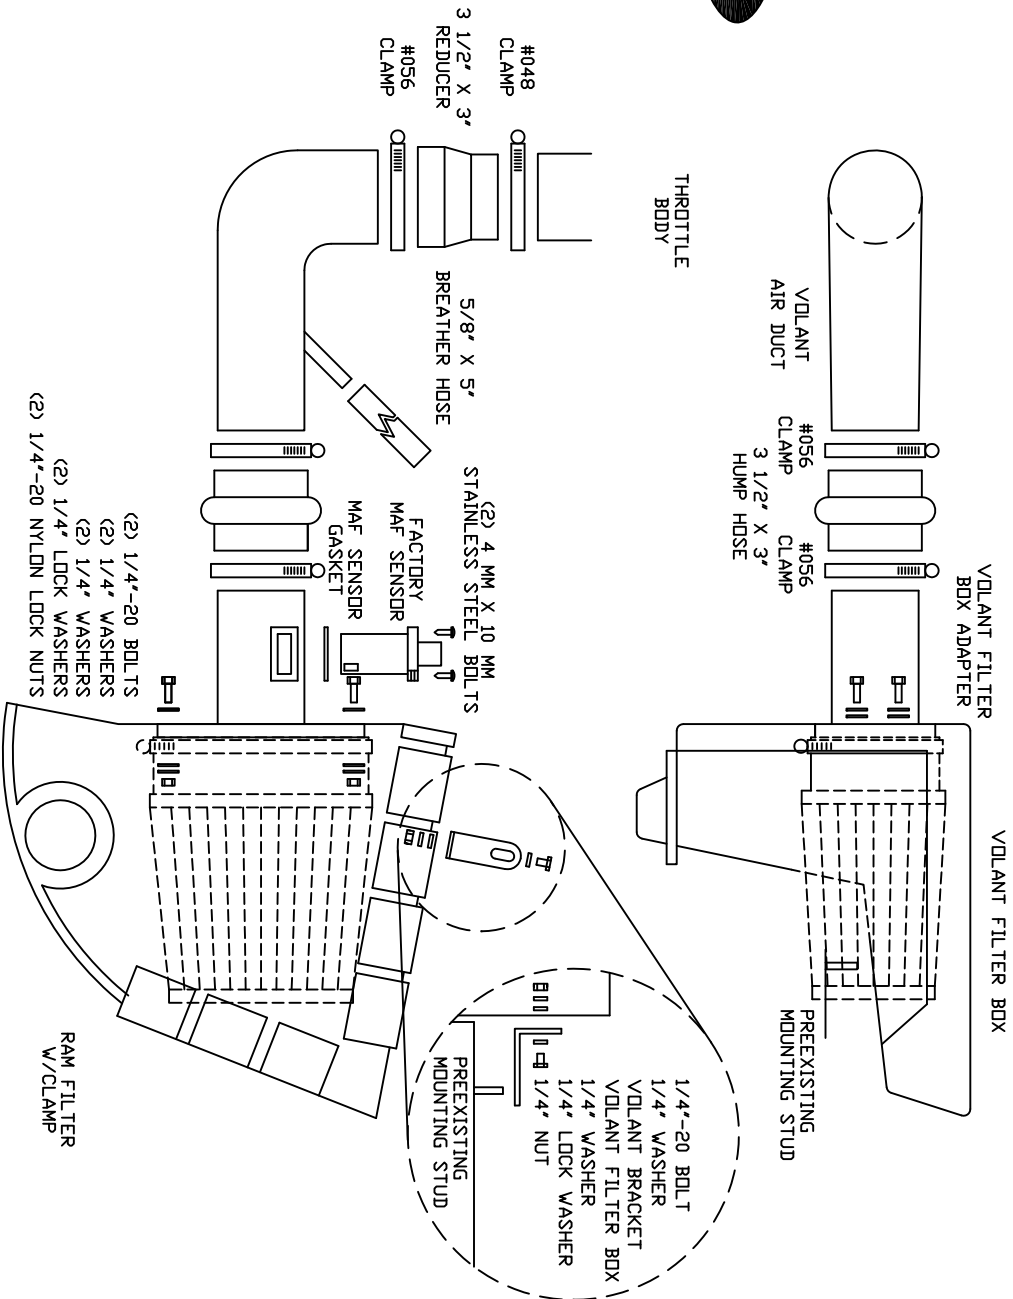

VOLANT COOL AIR INTAKES
 PART NO.: 15136
 INSTALLATION INSTRUCTIONS
 WWW.VOLANT.COM
 TECH SUPPORT: (909) 481-3888

15136 PARTS LIST					
1	VOLANT FILTER BOX	1	3 1/2" X 3" REDUCER	1	5/8" X 5' BREATHER HOSE
1	VOLANT FILTER BOX ADAPTER	3	1/4"-20 BOLTS	1	MAF SENSOR GASKET
1	VOLANT AIR DUCT	6	1/4" WASHERS	2	SS 4MM X 10 MM BOLTS
1	RAM FILTER W/CLAMP	3	1/4" LOCK WASHERS		
1	#048 CLAMPS	1	1/4" NUT		
3	#056 CLAMPS	2	1/4"-20 NYLON LOCK NUTS		
1	3 1/2" X 3" HUMP HOSE	1	VOLANT BRACKET		

SIDE VIEW

TOP VIEW