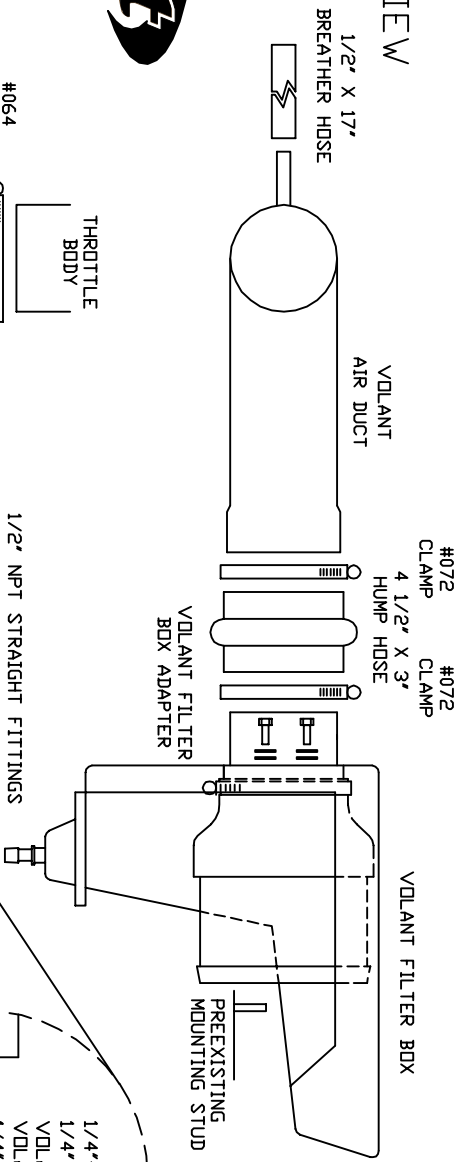

VOLANT AIR INTAKE SYSTEM
 PART NO.: 15062
 INSTALLATION INSTRUCTIONS
 WWW.VOLANT.COM
 TECH SUPPORT: (909) 476-7225

15062 PARTS LIST

1	VOLANT FILTER BOX	1	4" X 3" SLEEVE	1	1/2" X 17" BREATHER HOSE
1	VOLANT FILTER BOX ADAPTER	4	1/4"-20 BOLTS	1	MAF SENSOR GASKET
1	VOLANT AIR DUCT	6	1/4" WASHERS	2	SS 4MM X 10 MM BOLTS
1	RAM FILTER W/CLAMP	3	1/4" LOCK WASHERS		
2	#064 CLAMPS	1	1/4" NUT		
2	#072 CLAMPS	2	1/4"-20 NYLON LOCK NUTS		
1	4 1/2" X 3" HUMPH HOSE	1	1/2" NPT STRAIGHT FITTINGS		

SIDE VIEW

TOP VIEW