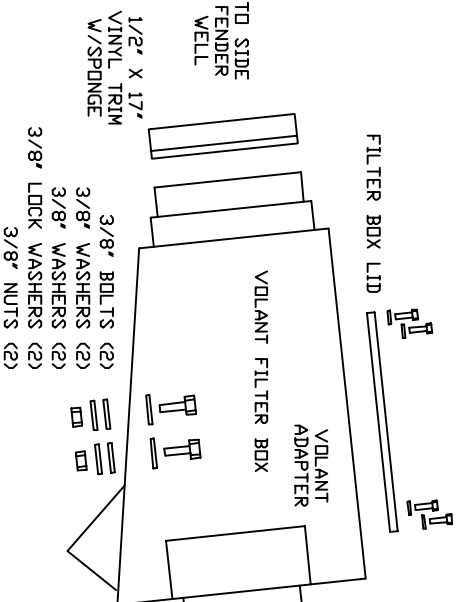

VOLANT AIR INTAKE SYSTEM
 PART NO.: 150576
 INSTALLATION INSTRUCTIONS
 WWW.VOLANT.COM
 TECH SUPPORT: (909) 476-7225

150576 PARTS LIST		1	3	3	3
1	FILTER BOX	1	4" X 3 1/2" REDUCER	5	1/4" WASHERS
1	FILTER BOX LID	2	1/4"-20 BOLTS	5	1/4" LOCK WASHERS
1	VOLANT BONNET	2	3/8" BOLTS	4	1/4"-20 TRUSS HEAD SCREWS
1	VOLANT ADAPTER	4	3/8" WASHERS	4	1/4" RUBBER WASHERS
1	POWER FILTER W/CLAMP	2	3/8" LOCK WASHERS	1	1/2" X 17" TRIM W/SPONGE
3	#056 CLAMPS	2	3/8" HEX NUTS	1	1/2" RUBBER GROMMET
1	#064 CLAMP	3	6 MM-30 BOLTS		

(4) 1/4"-20 TRUSS HEAD SCREWS
 (4) 1/4" RUBBER WASHERS

4" X 3 1/2" REDUCER
 MASS FLOW SENSOR
 3 1/2" X 3" SLEEVE

SIDE VIEW OF BONNET

TOP VIEW

NOTE: ATTACH THE POWERCORE FILTER TO THE VOLANT ADAPTER INSIDE THE FILTER BOX.