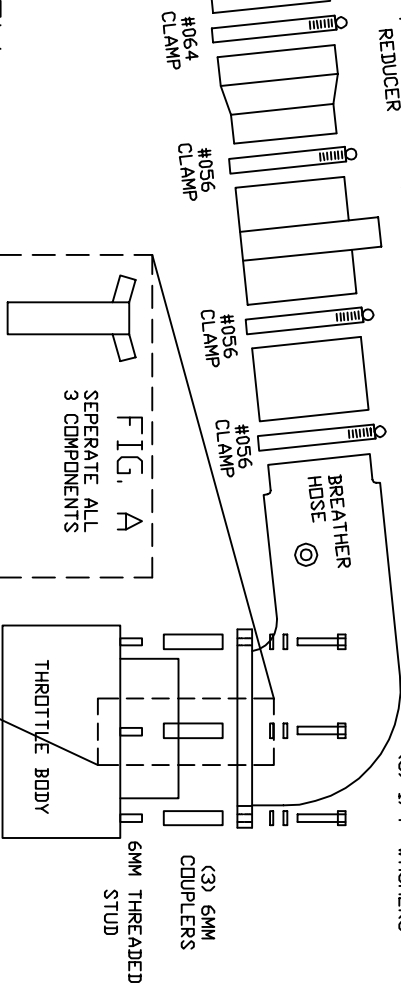

VOLANT AIR INTAKE SYSTEM
 PART NO.: 150576
 INSTALLATION INSTRUCTIONS
 WWW.VOLANT.COM
 TECH SUPPORT: (909) 476-7225

150576 PARTS LIST		1	3	3	3
1	FILTER BOX	1	4" X 3 1/2" REDUCER	5	1/4" WASHERS
1	FILTER BOX LID	2	1/4"-20 BOLTS	5	1/4" LOCK WASHERS
1	VOLANT BONNET	2	3/8" BOLTS	4	1/4"-20 TRUSS HEAD SCREWS
1	VOLANT ADAPTER	4	3/8" WASHERS	4	1/4" RUBBER WASHERS
1	POWER FILTER W/CLAMP	2	3/8" LOCK WASHERS	1	1/2" X 17" TRIM W/SPONGE
3	#056 CLAMPS	2	3/8" HEX NUTS	1	1/2" RUBBER GROMMET
1	#064 CLAMP	3	6 MM-30 BOLTS		

(4) 1/4"-20 TRUSS HEAD SCREWS
 (4) 1/4" RUBBER WASHERS

4" X 3 1/2" REDUCER
 MASS FLOW SENSOR
 3 1/2" X 3" SLEEVE

SIDE VIEW OF BONNET

TOP VIEW

NOTE: ATTACH THE POWERCORE FILTER TO THE VOLANT ADAPTER INSIDE THE FILTER BOX.