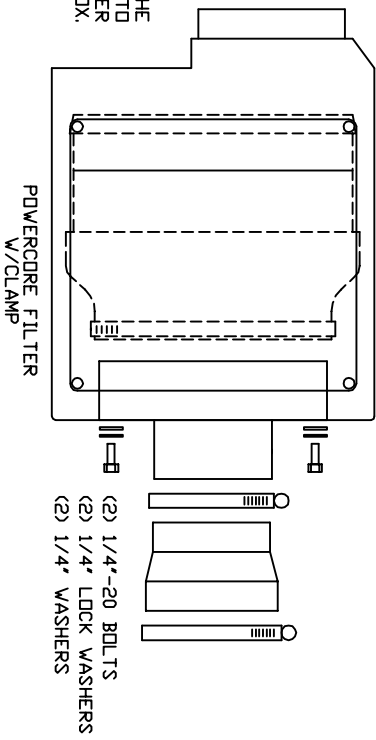

VOLANT AIR INTAKE SYSTEM
 PART NO.: 150576
 INSTALLATION INSTRUCTIONS
 WWW.VOLANT.COM
 TECH SUPPORT: (909) 476-7225

150576 PARTS LIST		1	3	3	3
1	FILTER BOX	1	4" X 3 1/2" REDUCER	5	1/4" WASHERS
1	FILTER BOX LID	2	1/4"-20 BOLTS	5	1/4" LOCK WASHERS
1	VOLANT BONNET	2	3/8" BOLTS	4	1/4"-20 TRUSS HEAD SCREWS
1	VOLANT ADAPTER	4	3/8" WASHERS	4	1/4" RUBBER WASHERS
1	POWER FILTER W/CLAMP	2	3/8" LOCK WASHERS	1	1/2" X 17" TRIM W/SPONGE
3	#056 CLAMPS	2	3/8" HEX NUTS	1	1/2" RUBBER GROMMET
1	#064 CLAMP	3	6 MM-30 BOLTS		

(4) 1/4"-20 TRUSS HEAD SCREWS
 (4) 1/4" RUBBER WASHERS

4" X 3 1/2" REDUCER
 MASS FLOW SENSOR
 3 1/2" X 3" SLEEVE

SIDE VIEW OF BONNET

TOP VIEW

NOTE: ATTACH THE POWERCORE FILTER TO THE VOLANT ADAPTER INSIDE THE FILTER BOX.