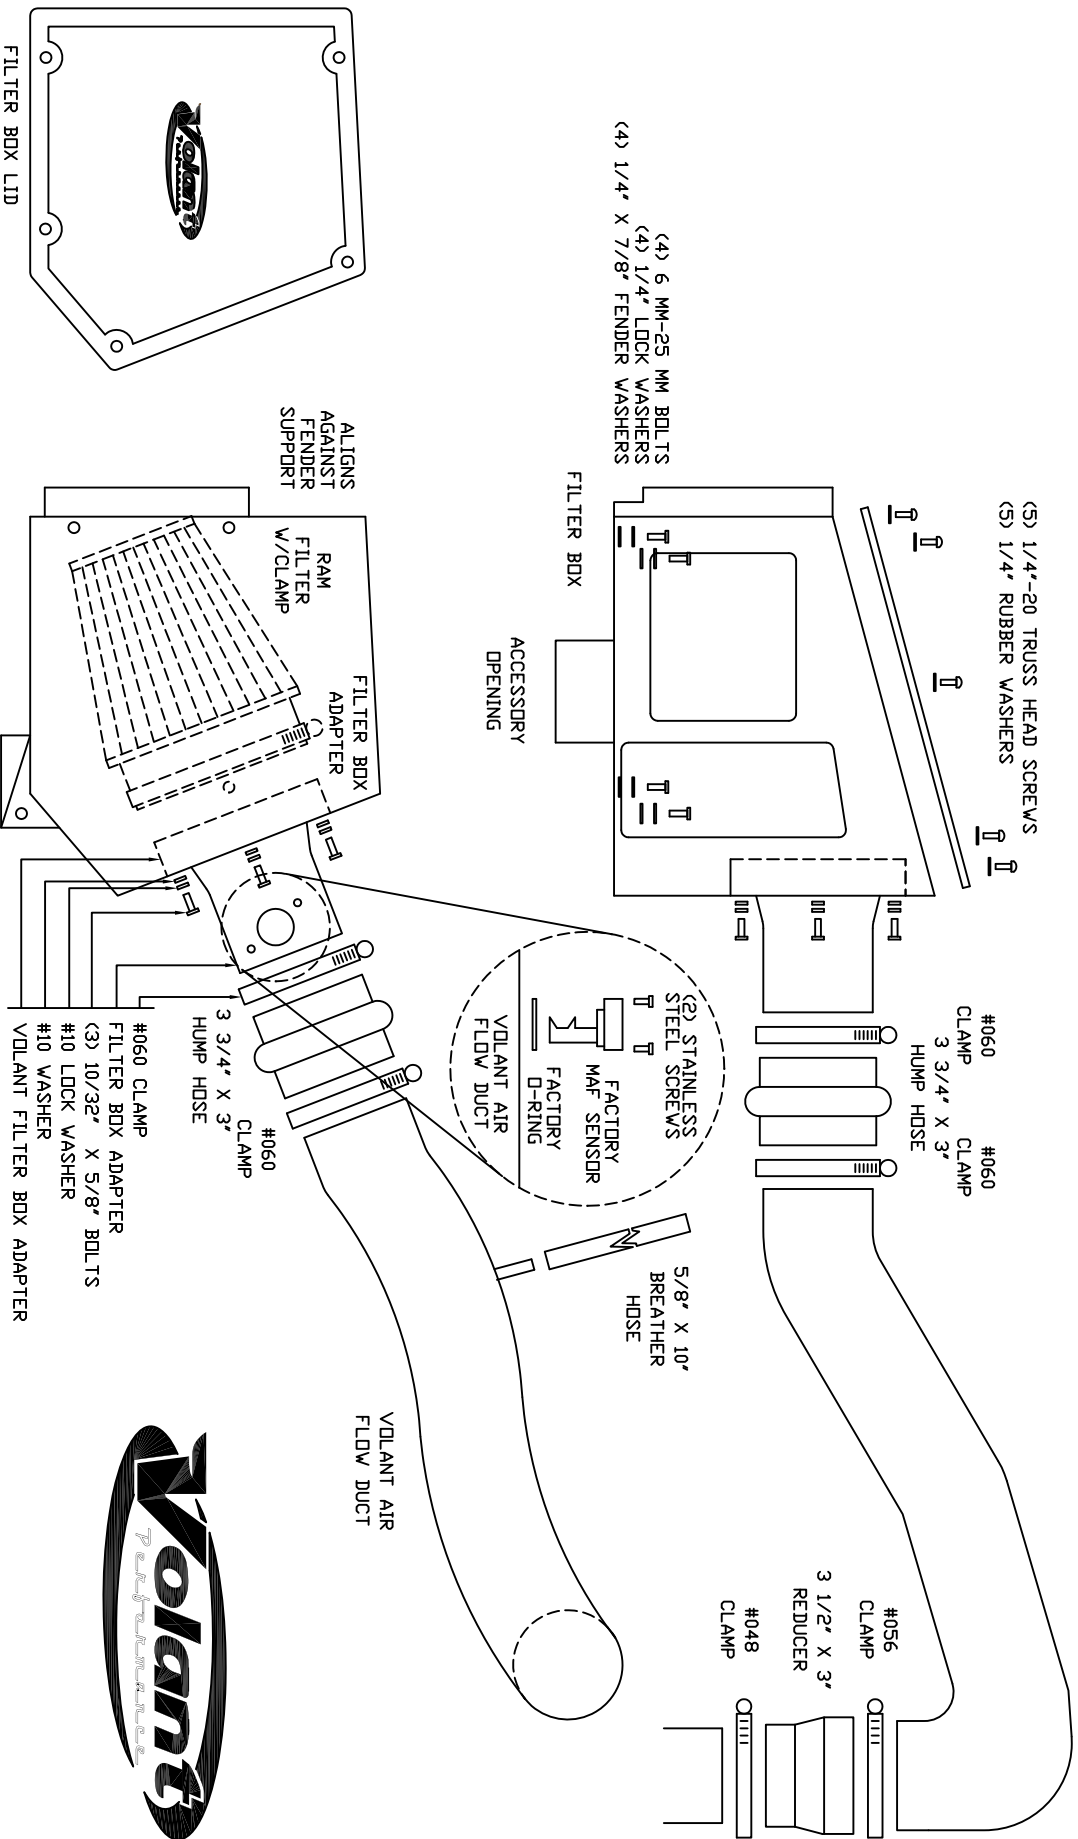

VOLANT COOL AIR INTAKES  
 PART NO.: 15043  
 INSTALLATION INSTRUCTIONS  
 WWW.VOLANT.COM  
 TECH SUPPDRT: (909) 481-3888

15043 PARTS LIST					
1	VOLANT FILTER BOX	1	3 3/4" X 3" HUMPH HOSE	4	1/4" X 7/8" FENDER WASHERS
1	VOLANT FILTER BOX LID	1	3 1/2" X 3" REDUCER	4	1/4" LOCK WASHERS
1	VOLANT FILTER BOX ADAPTER	1	#048 CLAMP	2	4 MM X 12 SS SCREWS
1	VOLANT AIR FLOW DUCT	1	#056 CLAMP	3	#10 LOCK WASHERS
1	RAM FILTER W/CLAMP	2	#060 CLAMPS	3	#10 WASHERS
5	1/4"-20 TRUSS HEAD SCREWS	4	6 MM-25 BOLTS	1	5/8" X 10" BREATHER HOSE
5	1/4" RUBBER WASHERS	3	10/32" X 5/8" BOLTS		

NOTE: MUST REMOVE NEGATIVE BATTERY CABLE