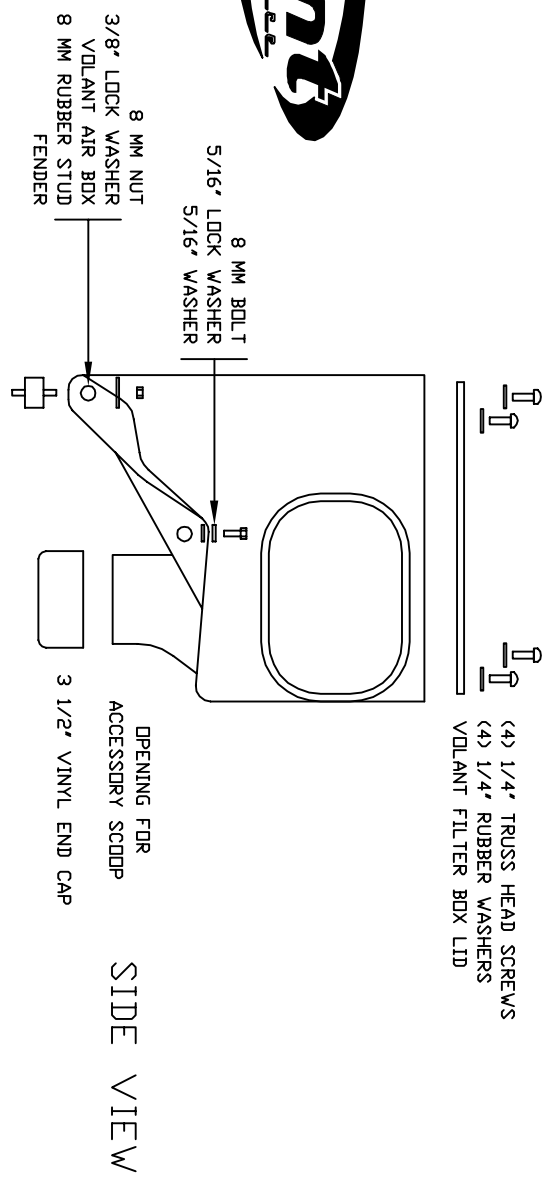

VOLANT AIR INTAKE SYSTEMS  
 PART NO.: 12856  
 INSTALLATION INSTRUCTIONS  
 WWW.VOLANT.COM  
 TECH SUPPORT: (909) 476-7225

12856 PARTS LIST					
1	VOLANT FILTER BOX	2	5/8" STRAIGHT FITTINGS	2	SS SELF TAP SCREWS
1	VOLANT FILTER BOX LID	2	5/8" X 4" BREATHER HOSES	1	8 MM BOLT
1	VOLANT AIR DUCT	4	1/4" TRUSS HEAD SCREWS	1	5/16" LOCK WASHER
1	RAM FILTER W/CLAMP	4	1/4" RUBBER WASHERS	1	5/16" WASHER
1	#048 CLAMP	1	3/4" X 20" VINYL TRIM	1	8 MM NUT
1	#056 CLAMP	1	SENSOR GASKET	1	3/8" LOCK WASHER
1	3 1/2" X 3" REDUCER	1	3 1/2" VINYL END CAP	1	8 MM RUBBER BUMPER STUD

TOP VIEW

NOTE: MAF IS  
 INSTALLED WITH THE  
 SILVER SIDE UP.

SIDE VIEW