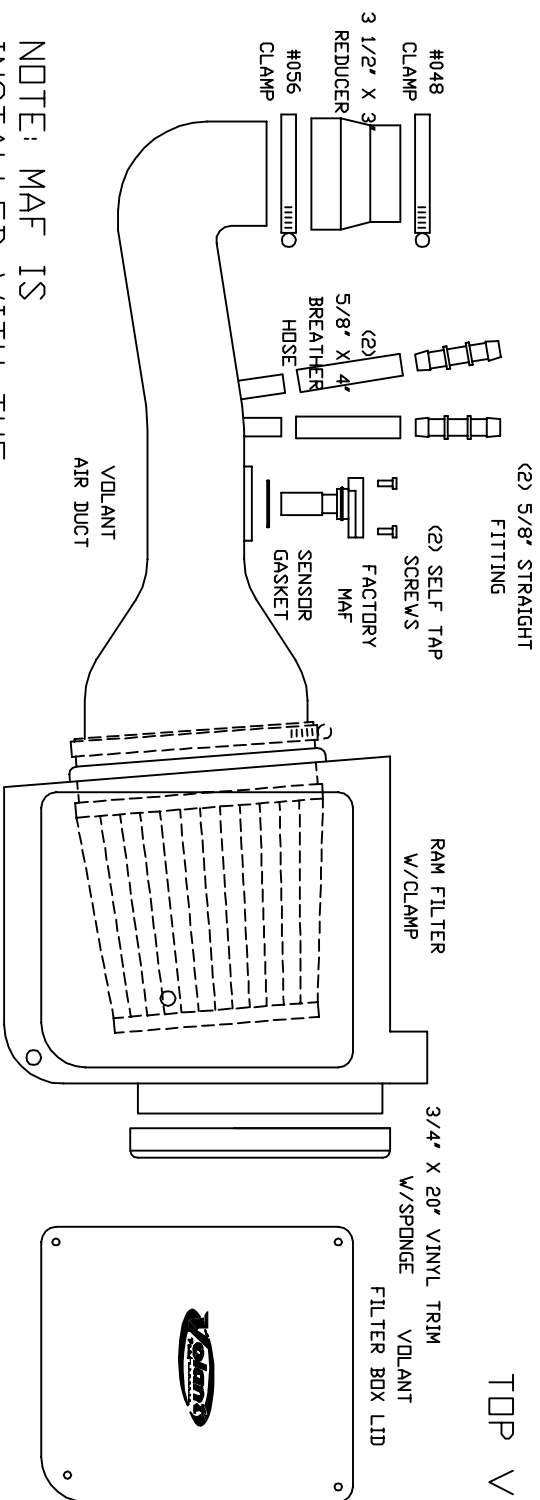

VOLANT AIR INTAKE SYSTEMS  
 PART NO.: 12856  
 INSTALLATION INSTRUCTIONS  
 WWW.VOLANT.COM  
 TECH SUPPORT: (909) 476-7225

12856 PARTS LIST					
1	VOLANT FILTER BOX	2	5/8" STRAIGHT FITTINGS	2	SS SELF TAP SCREWS
1	VOLANT FILTER BOX LID	2	5/8" X 4" BREATHER HOSES	1	8 MM BOLT
1	VOLANT AIR DUCT	4	1/4" TRUSS HEAD SCREWS	1	5/16" LOCK WASHER
1	RAM FILTER W/CLAMP	4	1/4" RUBBER WASHERS	1	5/16" WASHER
1	#048 CLAMP	1	3/4" X 20" VINYL TRIM	1	8 MM NUT
1	#056 CLAMP	1	SENSOR GASKET	1	3/8" LOCK WASHER
1	3 1/2" X 3" REDUCER	1	3 1/2" VINYL END CAP	1	8 MM RUBBER BUMPER STUD

TOP VIEW

NOTE: MAF IS  
 INSTALLED WITH THE  
 SILVER SIDE UP.

SIDE VIEW