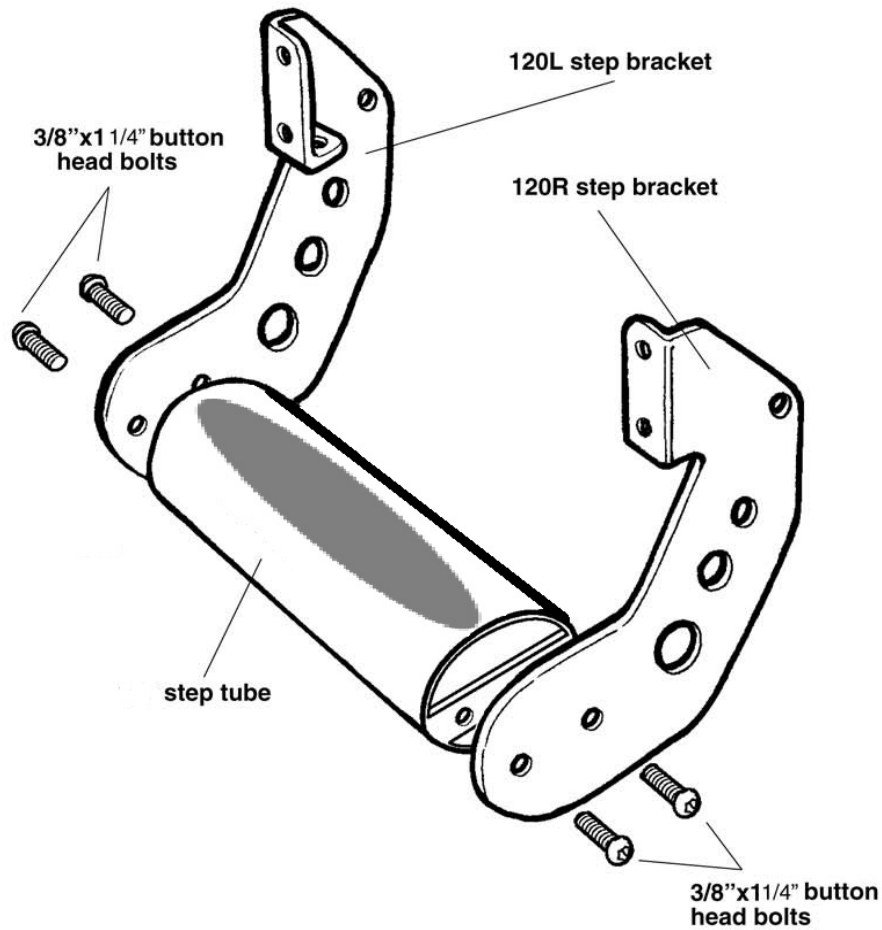

Installation Instructions

Rhino! UniversalStep Part Number 120 B, C & PS

Parts List

Qty.	Part #	Description
4		5/16" x 1" Sheet Metal Bolt
2		5/16" Hex Nut
2		5/16" x 1" Hex Bolt
2		5/16" Lock Washer
6		5/16" Flat Washer
4		3/8" x 1 1/4" Button Head Bolt
1	120R	Step Bracket
1	120L	Step Bracket
1		Step Tube

Assembly Diagram (A)

All applications attach to the body and drilling is required. Vehicles not listed have no application.

CHEVROLET

- 92-99 BLAZER, TAHOE 2DR 2/4WD
- 00-06 TAHOE 4DR 2/4WD
- 95-99 TAHOE 4DR 2/4WD
- 00-06 SUBURBAN 1500 4DR 2/4WD
- 92-99 SUBURBAN 4DR 2/4WD
- 99-06 SILVERADO (07 CLASSIC) REG CAB P/U 2/4WD
- 00-06 SILVERADO (07 CLASSIC) 4DR EXT CAB P/U 2/4WD
- 04-06 SILVERADO (07 CLASSIC) 1500 4DR CREW CAB P/U 2/4WD
- 01-06 SILVERADO (07 CLASSIC) 1500HD 4DR CREW CAB P/U 2/4WD
- 01-06 SILVERADO (07 CLASSIC) 2500HD, 3500 REG CAB P/U 2/4WD
- 01-06 SILVERADO (07 CLASSIC) 2500HD, 3500 4DR EXT CAB P/U 2/4WD
- 01-06 SILVERADO (07 CLASSIC) 2500HD, 3500 4DR CREW CAB P/U 2/4WD
- 88-99 REG CAB P/U 2/4WD
- 88-99 2DR EXT CAB P/U 2/4WD