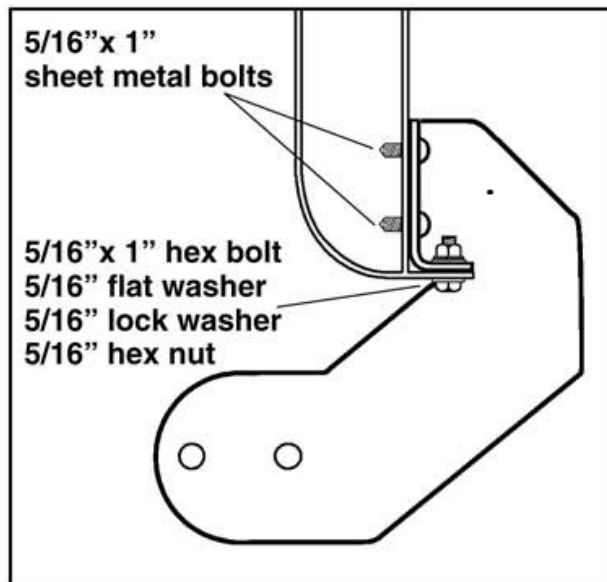

DODGE

- 98-01 RAM 1500 4DR QUAD CAB P/U 2/4WD
- 98-02 RAM 2500/3500 4DR QUAD CAB P/U 2/4WD

FORD

- 04-08 F-150 REG CAB P/U 2/4WD
- 2004 F-150/F-250 LD HERITAGE (OLD BODY STYLE) REG CAB P/U 2/4WD
- 97-03 F-150/F-250 LD REG CAB P/U 2/4WD
- 04-08 F-150 SUPER CAB P/U 2/4WD
- 2004 F-150/F-250 LD HERITAGE (OLD BODY STYLE) 4DR SUPER CAB P/U 2/4WD
- 99-03 F-150/F-250 LD 4DR SUPER CAB P/U 2/4WD
- 04-08 F-150 SUPER CREW P/U 2/4WD
- 01-03 F-150 4DR SUPER CREW P/U 2/4WD
- 99-13 F-250/F-350 SUPER DUTY 4DR SUPER CAB P/U 2/4WD
- 99-13 F-250/F-350 SUPER DUTY 4DR CREW CAB P/U 2/4WD

Installation Diagram (C)

Verify that all of the parts listed are accounted for. If you have defective, missing or damaged parts or need assistance, please contact *Go Rhino Products* for fast, friendly customer service at: 1-888-427-4466 or email: warranty@gorhino.com