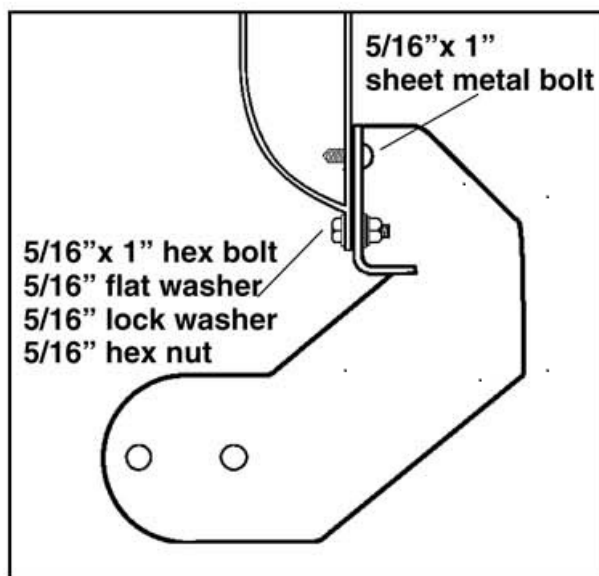

All applications attach to the body and drilling is required. Vehicles not listed have no application.

CHEVROLET

- 92-99 BLAZER, TAHOE 2DR 2/4WD
- 00-06 TAHOE 4DR 2/4WD
- 95-99 TAHOE 4DR 2/4WD
- 00-06 SUBURBAN 1500 4DR 2/4WD
- 92-99 SUBURBAN 4DR 2/4WD
- 99-06 SILVERADO (07 CLASSIC) REG CAB P/U 2/4WD
- 00-06 SILVERADO (07 CLASSIC) 4DR EXT CAB P/U 2/4WD
- 04-06 SILVERADO (07 CLASSIC) 1500 4DR CREW CAB P/U 2/4WD
- 01-06 SILVERADO (07 CLASSIC) 1500HD 4DR CREW CAB P/U 2/4WD
- 01-06 SILVERADO (07 CLASSIC) 2500HD, 3500 REG CAB P/U 2/4WD
- 01-06 SILVERADO (07 CLASSIC) 2500HD, 3500 4DR EXT CAB P/U 2/4WD
- 01-06 SILVERADO (07 CLASSIC) 2500HD, 3500 4DR CREW CAB P/U 2/4WD
- 88-99 REG CAB P/U 2/4WD
- 88-99 2DR EXT CAB P/U 2/4WD

GMC

- 95-99 YUKON 2DR 4WD
- 00-06 YUKON 4DR 2/4WD
- 95-99 YUKON 4DR 2/4WD
- 00-06 YUKON XL 1500 4DR 2/4WD
- 99-06 SIERRA (07 CLASSIC) REG CAB P/U 2/4WD
- 00-06 SIERRA (07 CLASSIC) 4DR EXT CAB P/U 2/4WD
- 04-06 SIERRA (07 CLASSIC) 1500 4DR CREW CAB P/U 2/4WD
- 01-06 SIERRA (07 CLASSIC) 1500HD 4DR CREW CAB P/U 2/4WD
- 01-06 SIERRA (07 CLASSIC) 2500HD, 3500 REG CAB P/U 2/4WD
- 01-06 SIERRA (07 CLASSIC) 2500HD, 3500 4DR EXT CAB P/U 2/4WD
- 01-06 SIERRA (07 CLASSIC) 2500HD, 3500 4DR CREW CAB P/U 2/4WD
- 88-99 REG CAB P/U 2/4WD
- 88-99 2DR EXT CAB P/U 2/4WD

Installation Diagram (B)