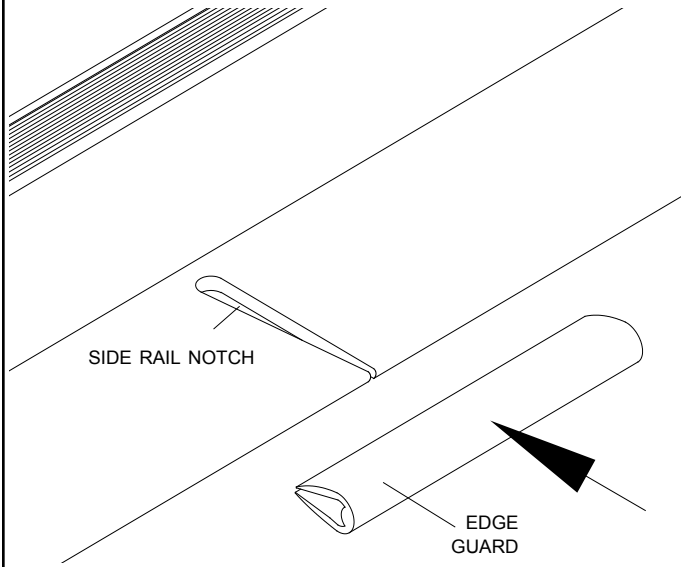

EDGE GUARD INSTALLATION INSTRUCTIONS

A Align center of edge guard with center of notch. Press edge guard over side rail to cover sharp edges on notch.

B Press securely to insure bond with adhesive.

P/N 1116081 Rev. C